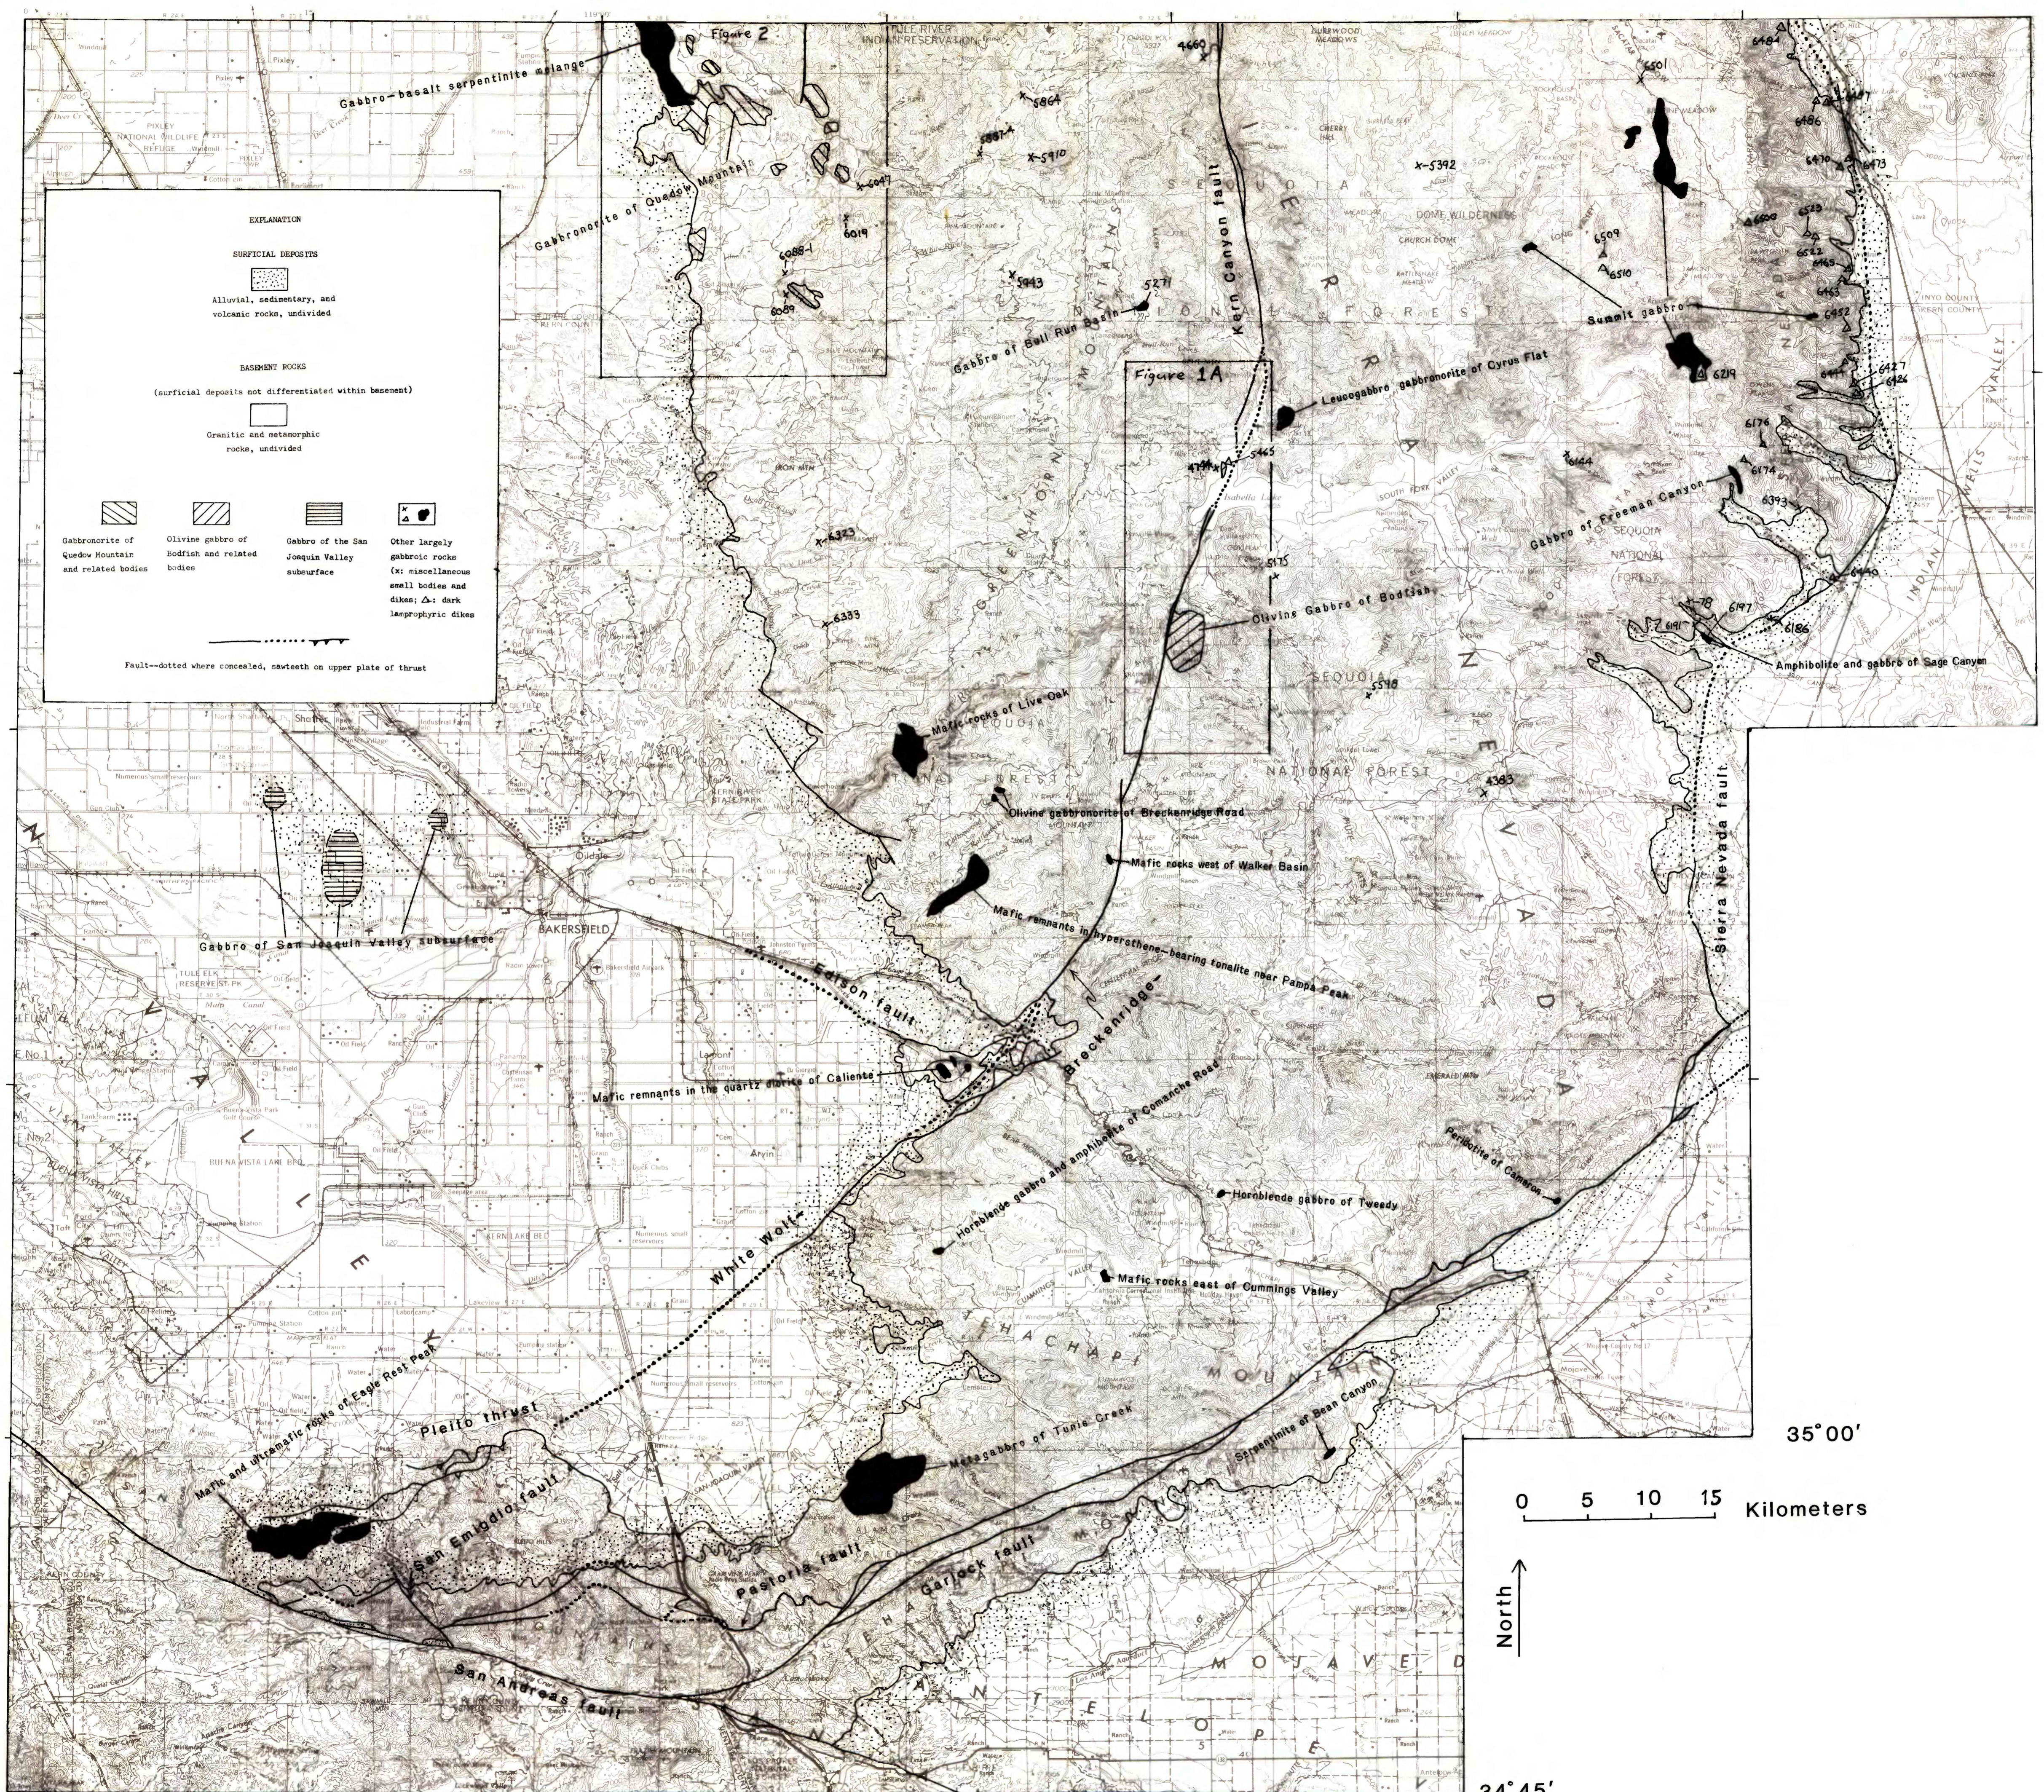

119° 30'

119° 00'

118° 00'

117° 45'

36° 00'

Index map showing mafic rock localities in the southern Sierra Nevada, California

Compiled by
Donald C. Ross

1987

This map is preliminary and has not been reviewed for conformity with U.S. Geological Survey editorial standards and stratigraphic nomenclature.