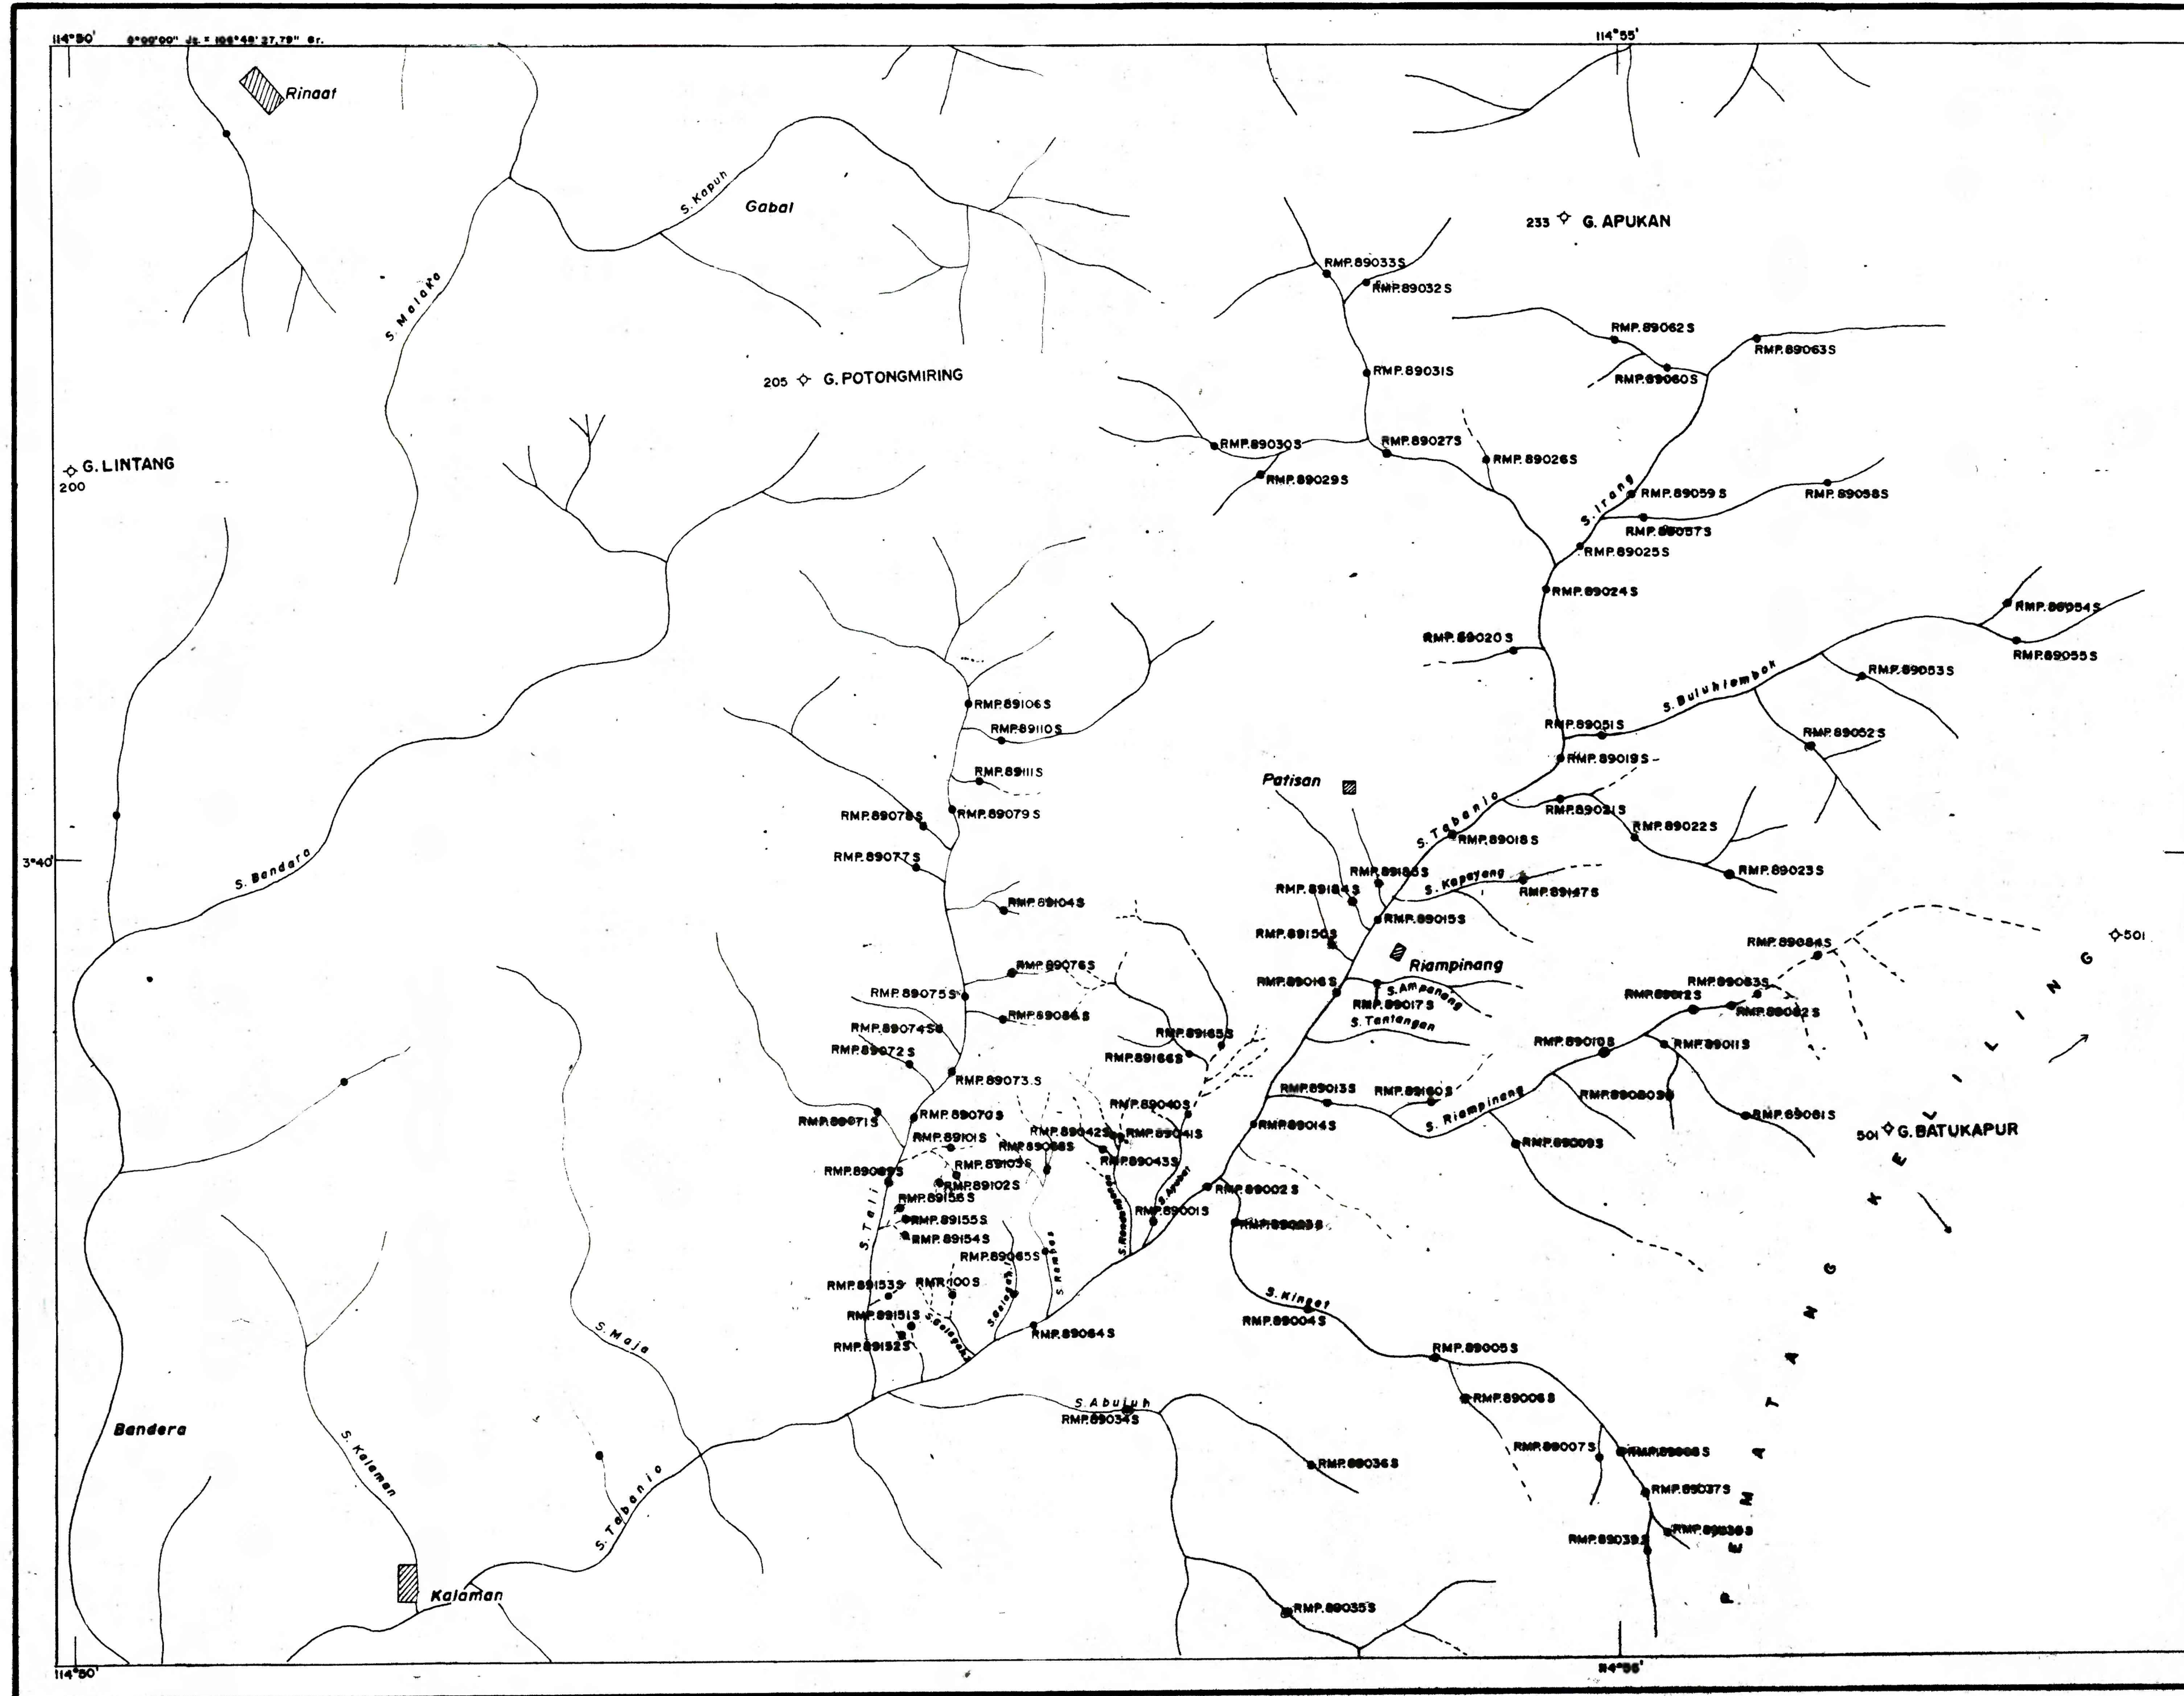

Plate 4
LOCATION MAP OF STREAM SEDIMENT SAMPLES
OF THE RIAMPINANG AREA, TANAHLAUT SUB. PROVINCE
SOUTH KALIMANTAN

BY PLATINUM EXPLORATION TEAM, PRECIOUS METAL SECTION, DMR

JOINT WORK DMR - PT. ANEKA TAMBANG
1989

EXPLANATION

- SAMPLE LOCATION
- RMP.89000 SAMPLE NUMBER

This map is preliminary and has not been reviewed for conformity with U.S. Geological Survey editorial standards and stratigraphic nomenclature.

CONSULTANCY SERVICES IN PLATINUM-GROUP MINERAL EXPLORATION FOR THE DIRECTORATE OF MINERAL RESOURCES, INDONESIA