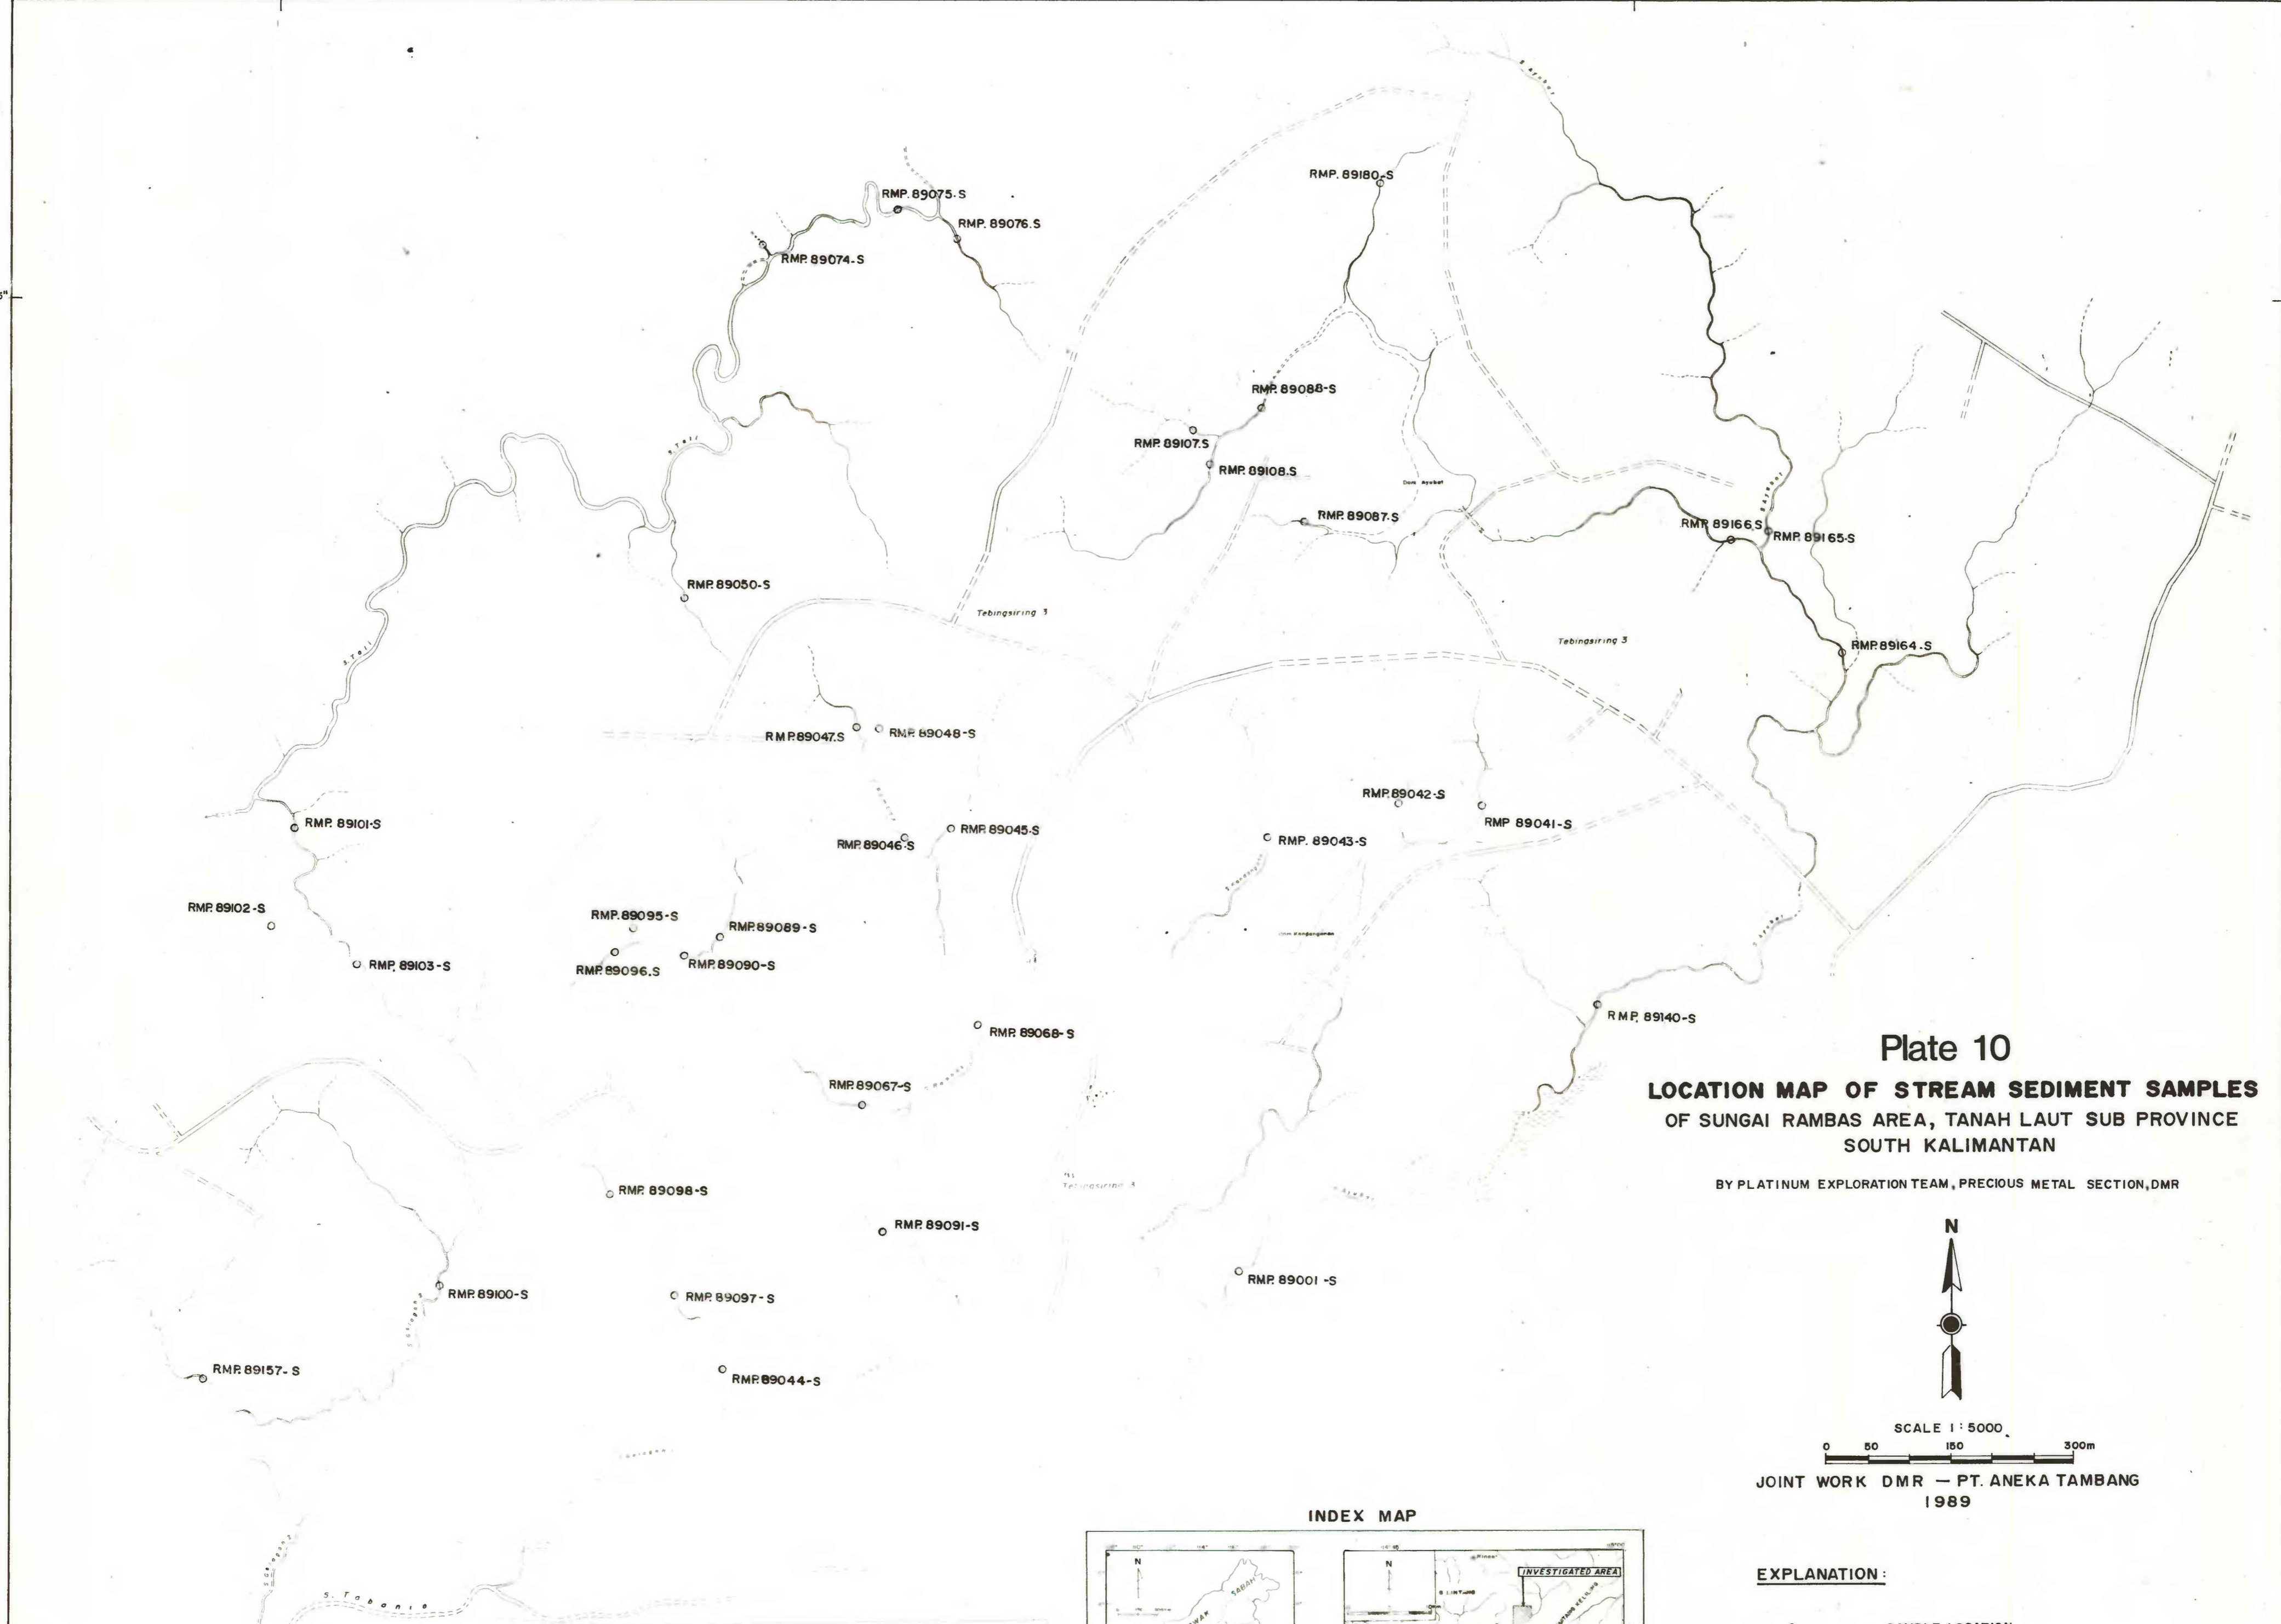

0°00'00" Jk. = 106° 48' 27.79" 114°52'30" 114°52'35"

3°41'25"

3°41'30"

Plate 10
LOCATION MAP OF STREAM SEDIMENT SAMPLES
OF SUNGAI RAMBAS AREA, TANAH LAUT SUB PROVINCE
SOUTH KALIMANTAN

BY PLATINUM EXPLORATION TEAM, PRECIOUS METAL SECTION, DMR

SCALE 1 : 5000
0 50 150 300m
JOINT WORK DMR — PT. ANEKA TAMBANG
1989

EXPLANATION :
○ SAMPLE LOCATION
RMP 89165 R SAMPLE NUMBER

CONSULTANCY SERVICES IN PLATINUM-GROUP MINERAL EXPLORATION
FOR THE DIRECTORATE OF MINERAL RESOURCES, INDONESIA
By
Michael L. Zientek and Norman J. Page
1991

This map is preliminary and has not been reviewed for conformity with U.S. Geological Survey editorial standards and stratigraphic nomenclature.