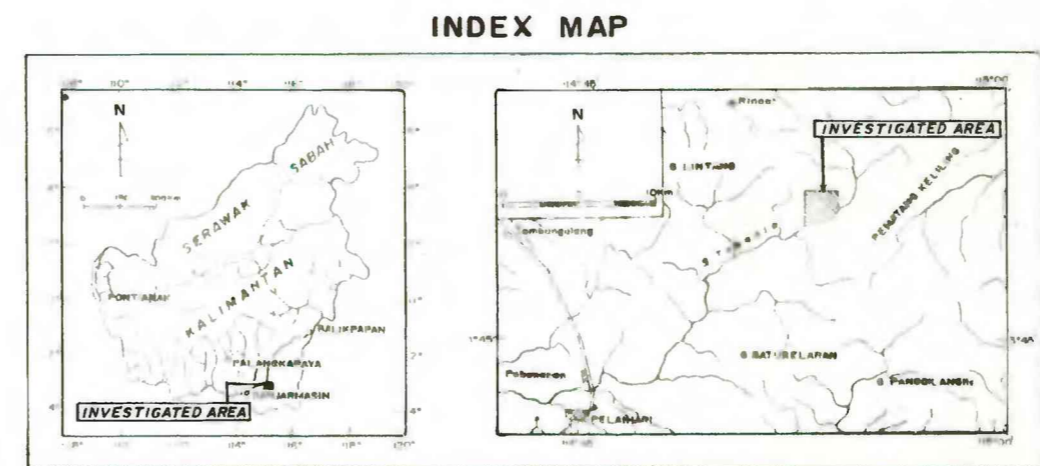

0°00'00" Jk. = 106° 48' 27.79" 114°52'30" 114°52'35"

3°41'25"

3°41'30"

Plate 10
LOCATION MAP OF STREAM SEDIMENT SAMPLES
OF SUNGAI RAMBAS AREA, TANAH LAUT SUB PROVINCE
SOUTH KALIMANTAN

BY PLATINUM EXPLORATION TEAM, PRECIOUS METAL SECTION, DMR

SCALE 1 : 5000
0 50 150 300m
JOINT WORK DMR — PT. ANEKA TAMBANG
1989

EXPLANATION :
○ SAMPLE LOCATION
RMP 89165 R SAMPLE NUMBER

CONSULTANCY SERVICES IN PLATINUM-GROUP MINERAL EXPLORATION
FOR THE DIRECTORATE OF MINERAL RESOURCES, INDONESIA
By
Michael L. Zientek and Norman J. Page
1991