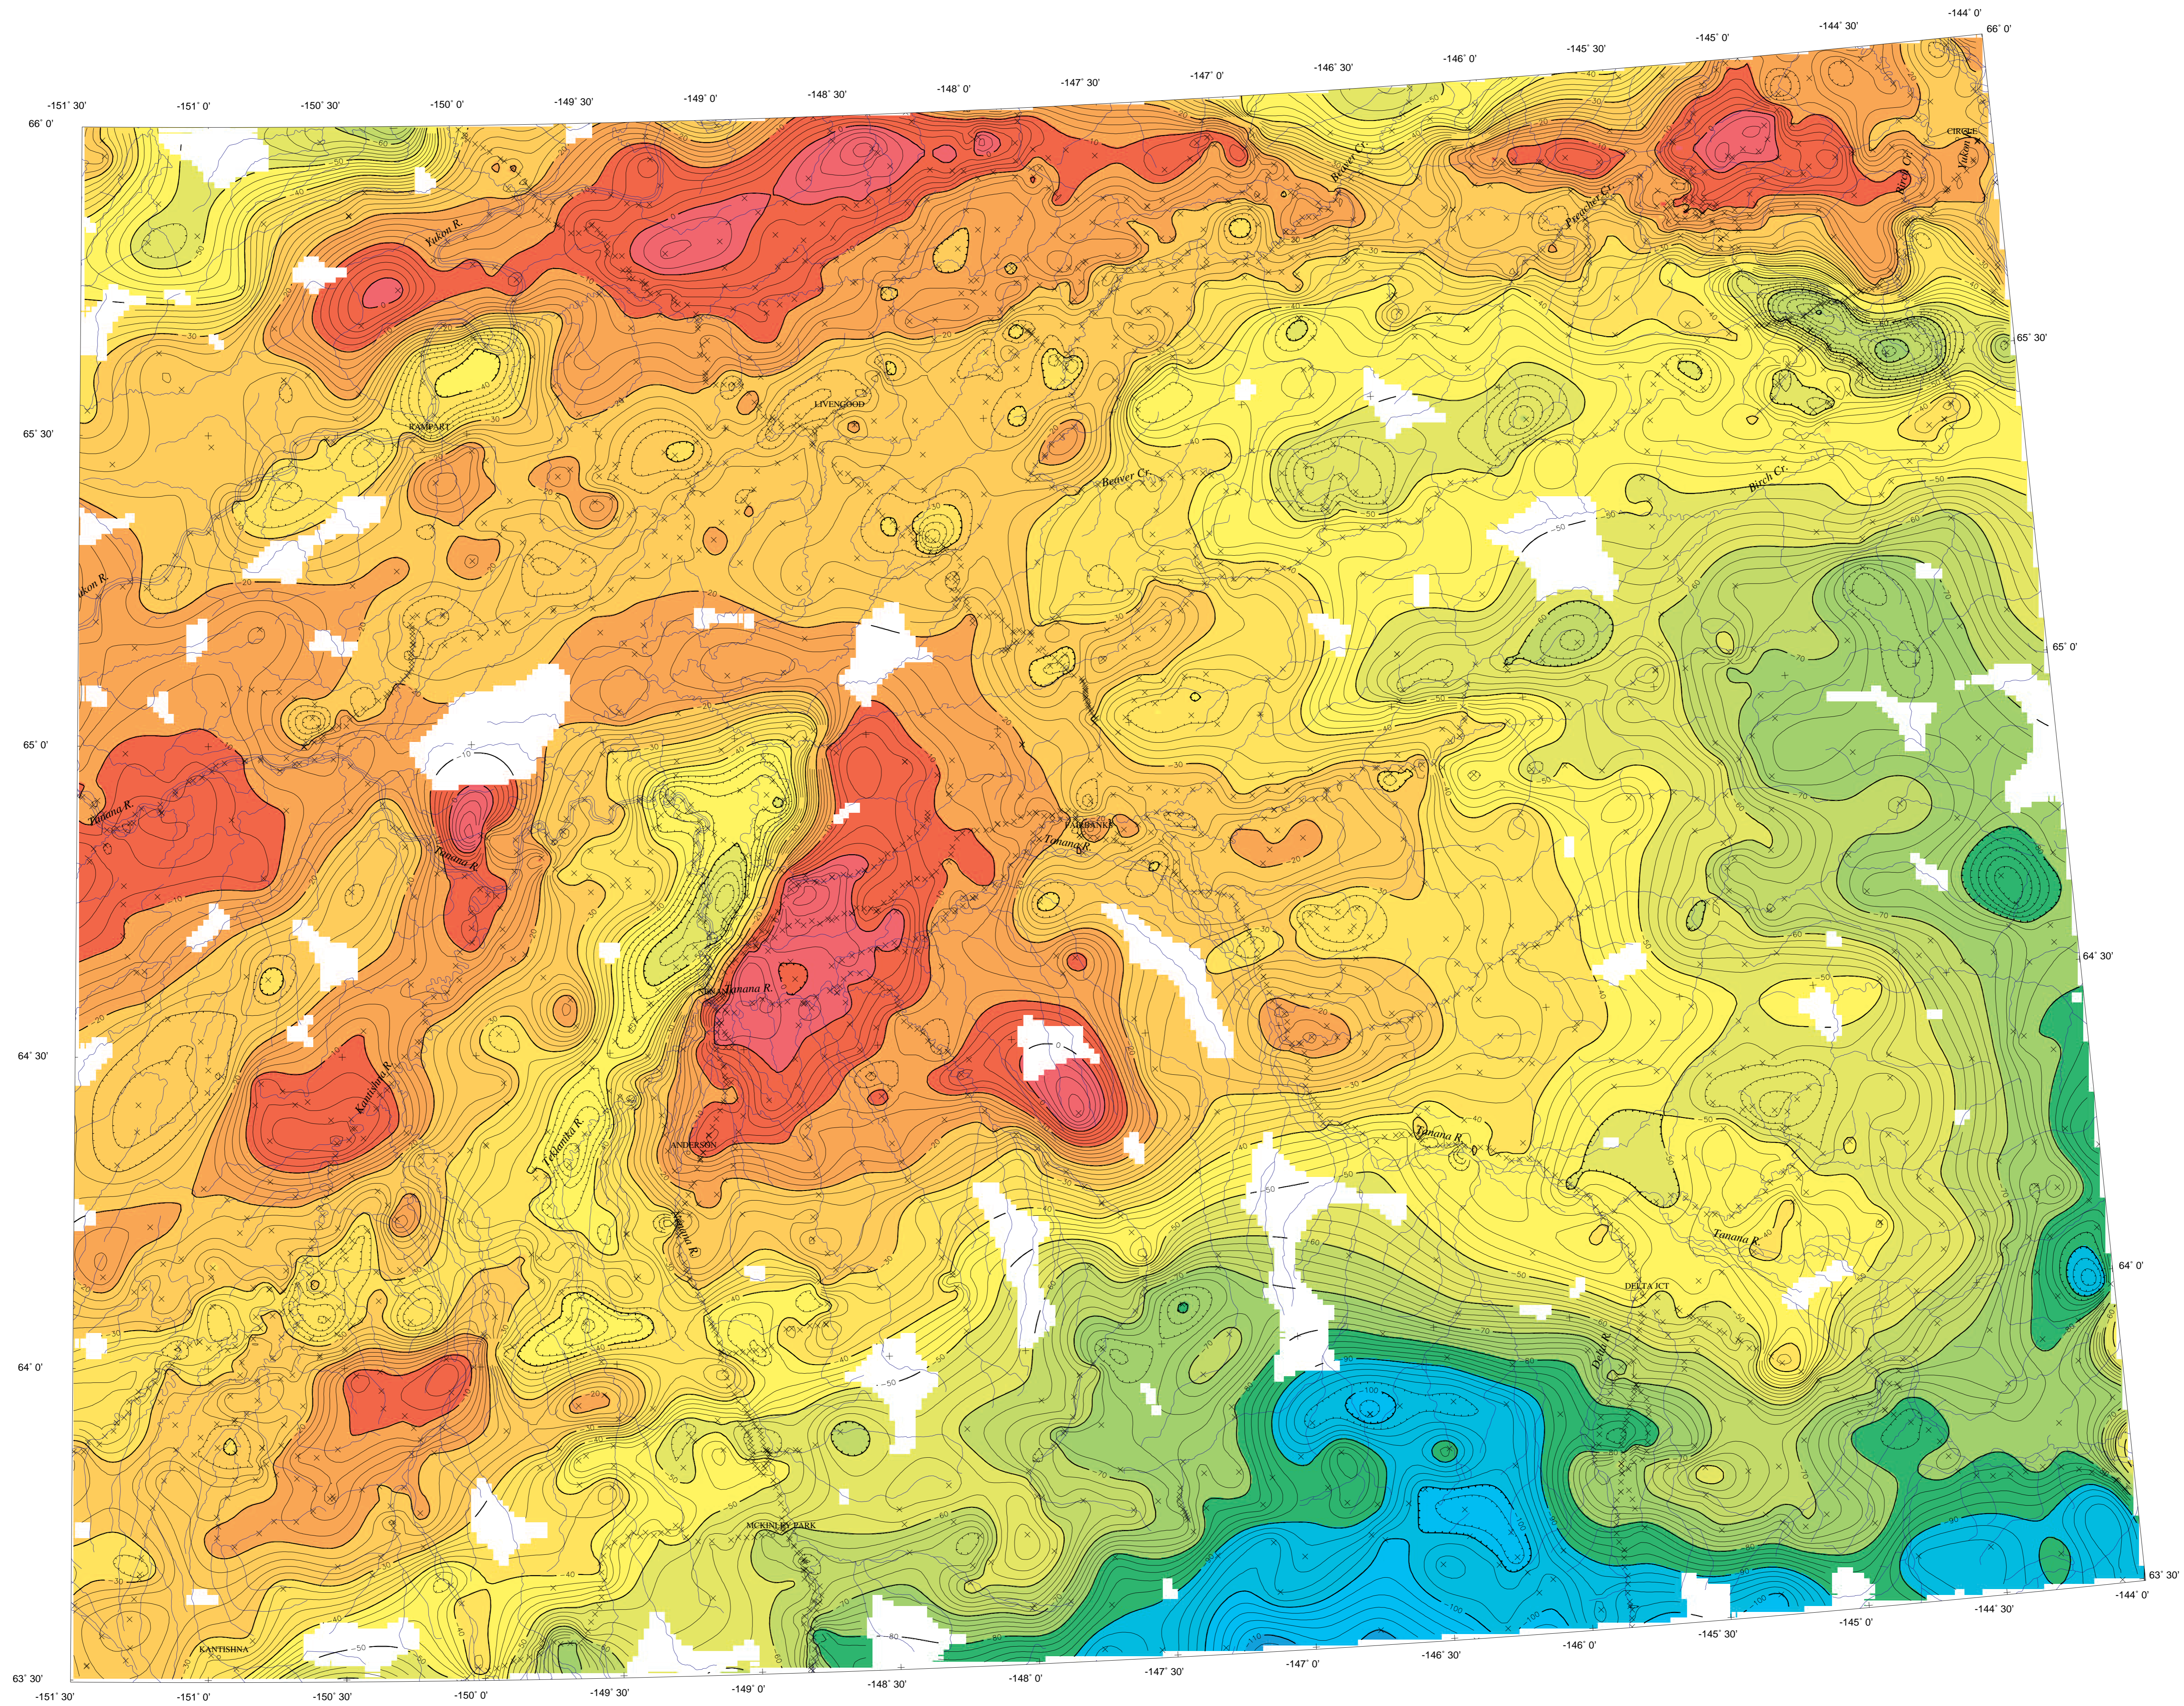

Bouguer Gravity Map of Interior Alaska  
By John F. Meyer, Jr., Richard W. Saltus,  
David F. Barnes, and Robert L. Morin  
USGS Map GP-1016, 1996

U.S. DEPARTMENT OF THE INTERIOR  
U.S. GEOLOGICAL SURVEY

Prepared in cooperation with  
THE STATE OF ALASKA, DIVISION OF OIL AND GAS

GEOPHYSICAL INVESTIGATIONS  
MAP GP-1016

Map C. Northeast quadrant

BOUGUER GRAVITY MAP OF INTERIOR ALASKA

By  
John F. Meyer, Jr., Richard W. Saltus, David F. Barnes, and Robert L. Morin  
1996

SCALE 1:500 000

Map C. Northeast quadrant