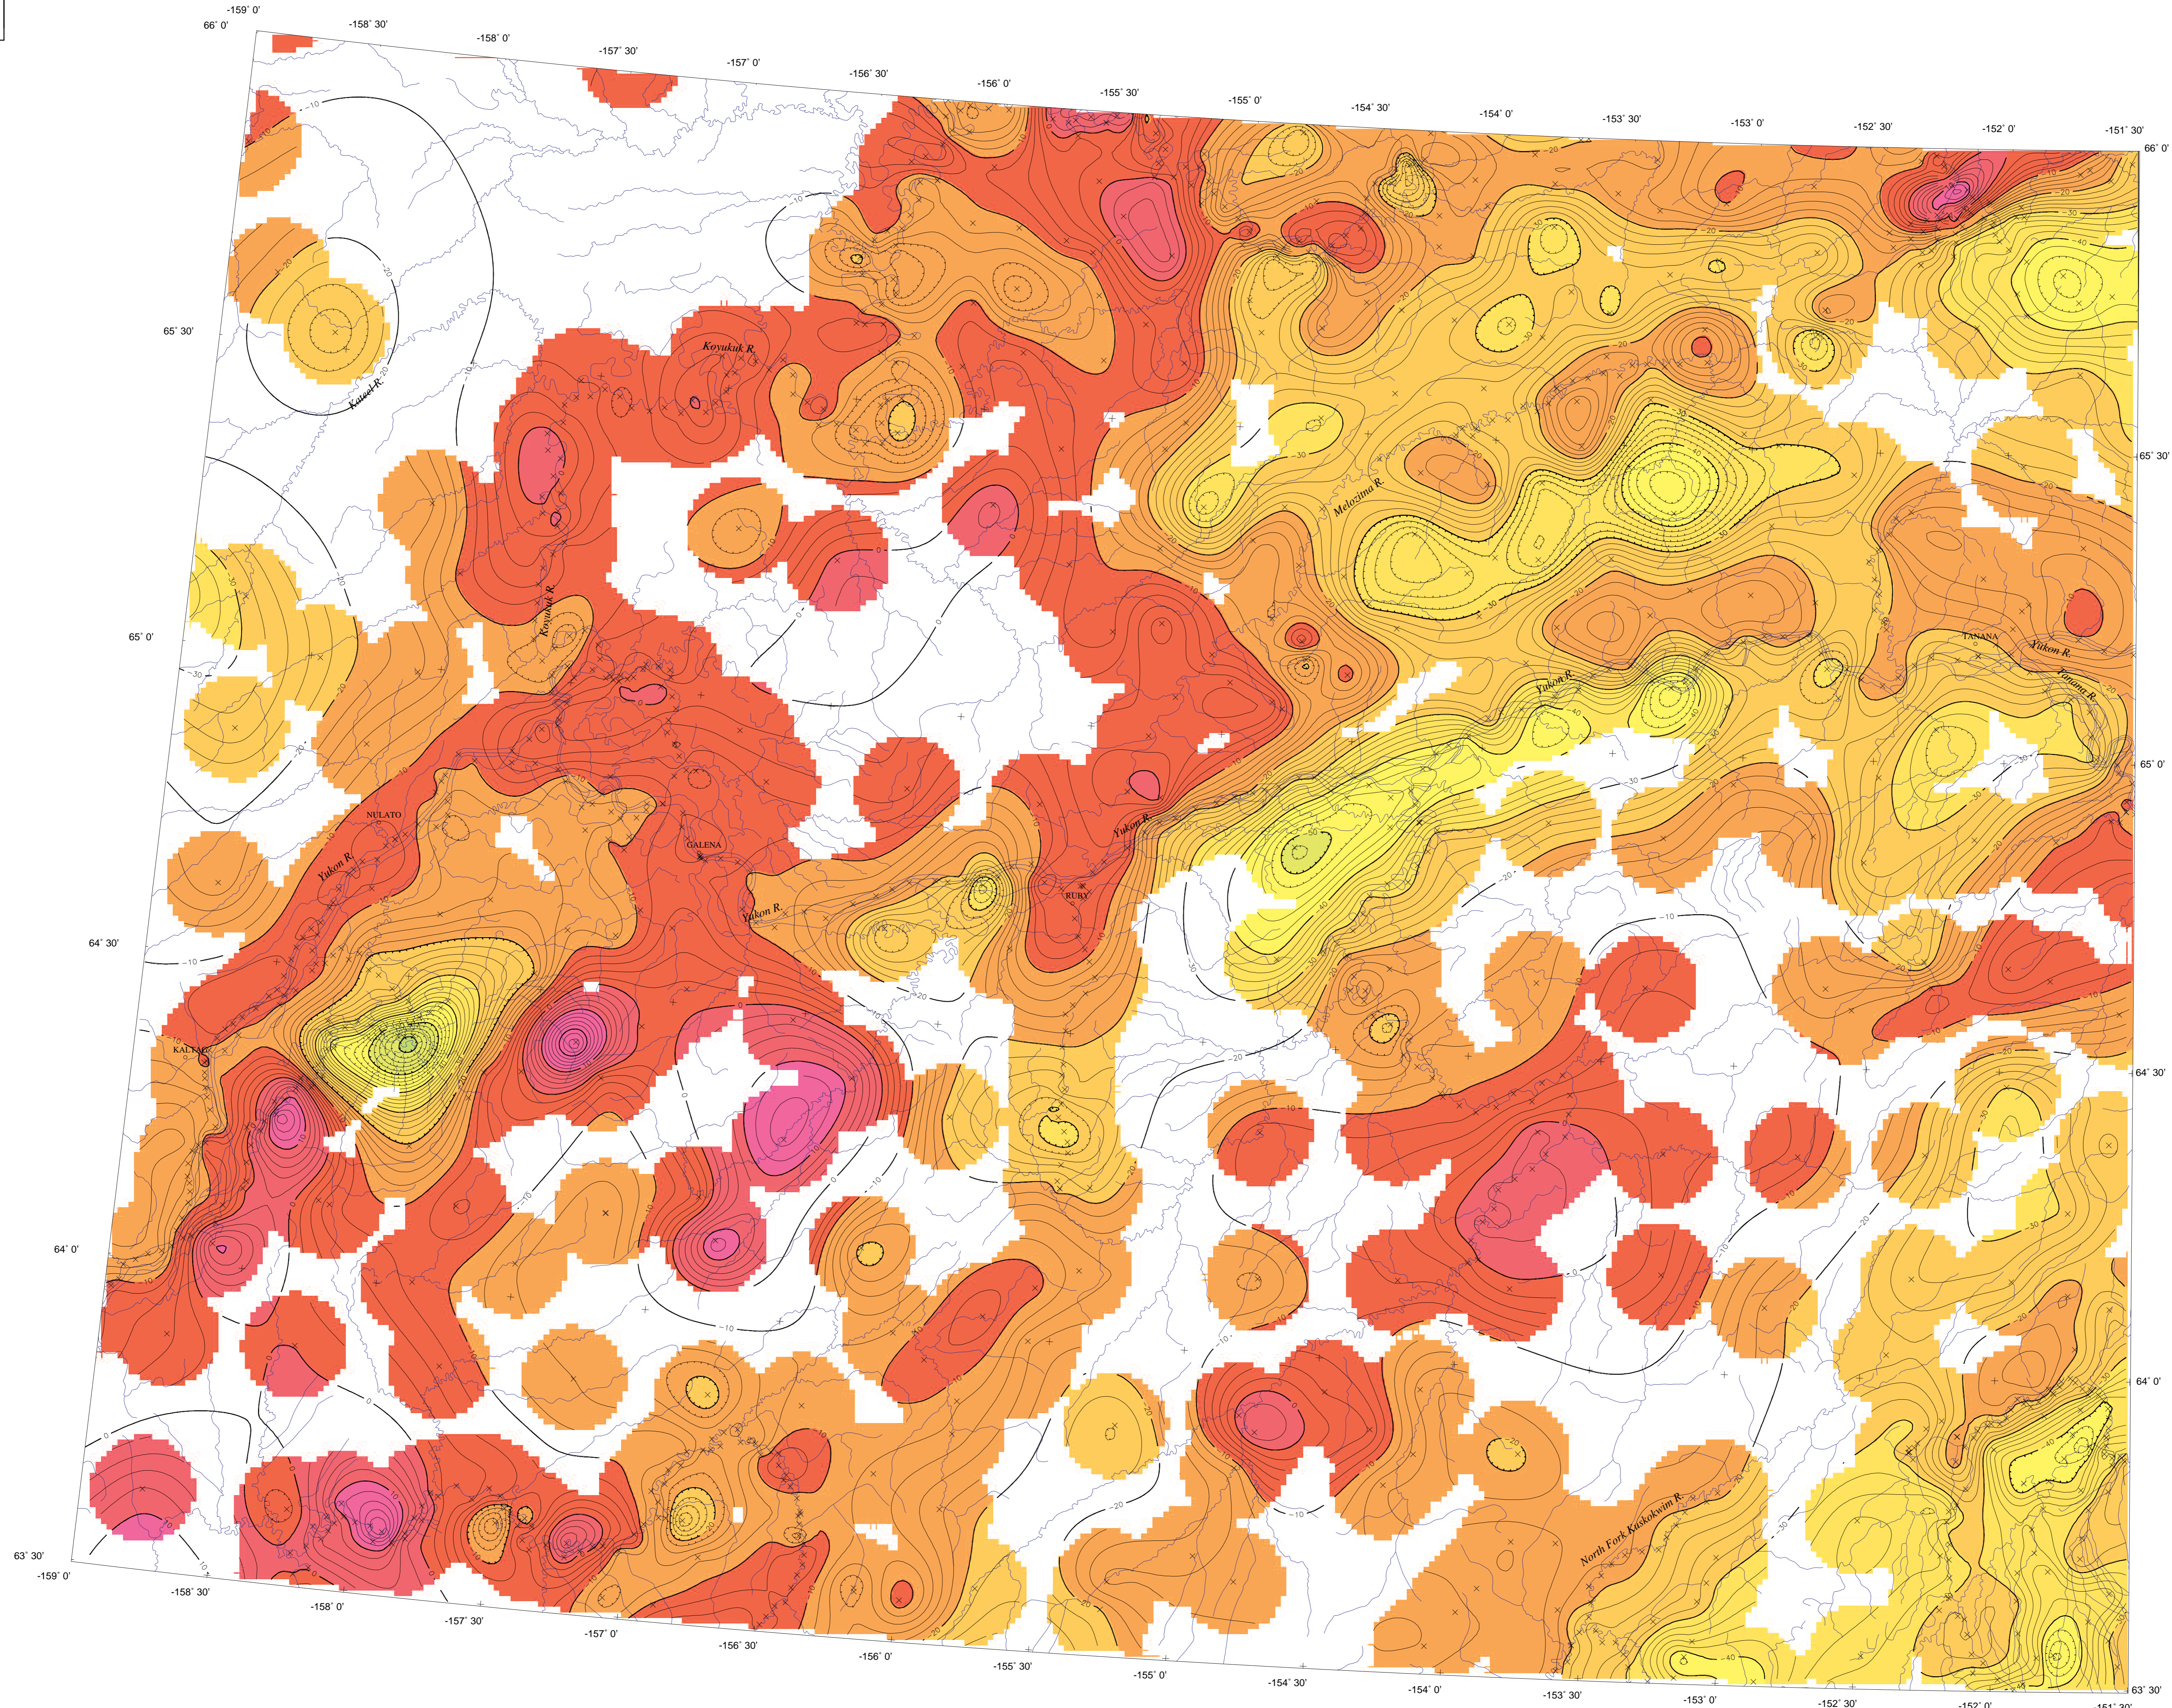

Bouguer Gravity Map of Interior Alaska
By John F. Meyer, Jr., Richard W. Saltus,
David F. Barnes, and Robert L. Morin
USGS Map GP-1016, 1996

Map A. Northwest quadrant

U.S. DEPARTMENT OF THE INTERIOR
U.S. GEOLOGICAL SURVEY

Prepared in cooperation with
THE STATE OF ALASKA, DIVISION OF OIL AND GAS

GEOPHYSICAL INVESTIGATIONS
MAP GP-1016

BOUGUER GRAVITY MAP OF INTERIOR ALASKA

By
John F. Meyer, Jr., Richard W. Saltus, David F. Barnes, and Robert L. Morin
1996

SCALE 1:500 000

Map A. Northwest quadrant