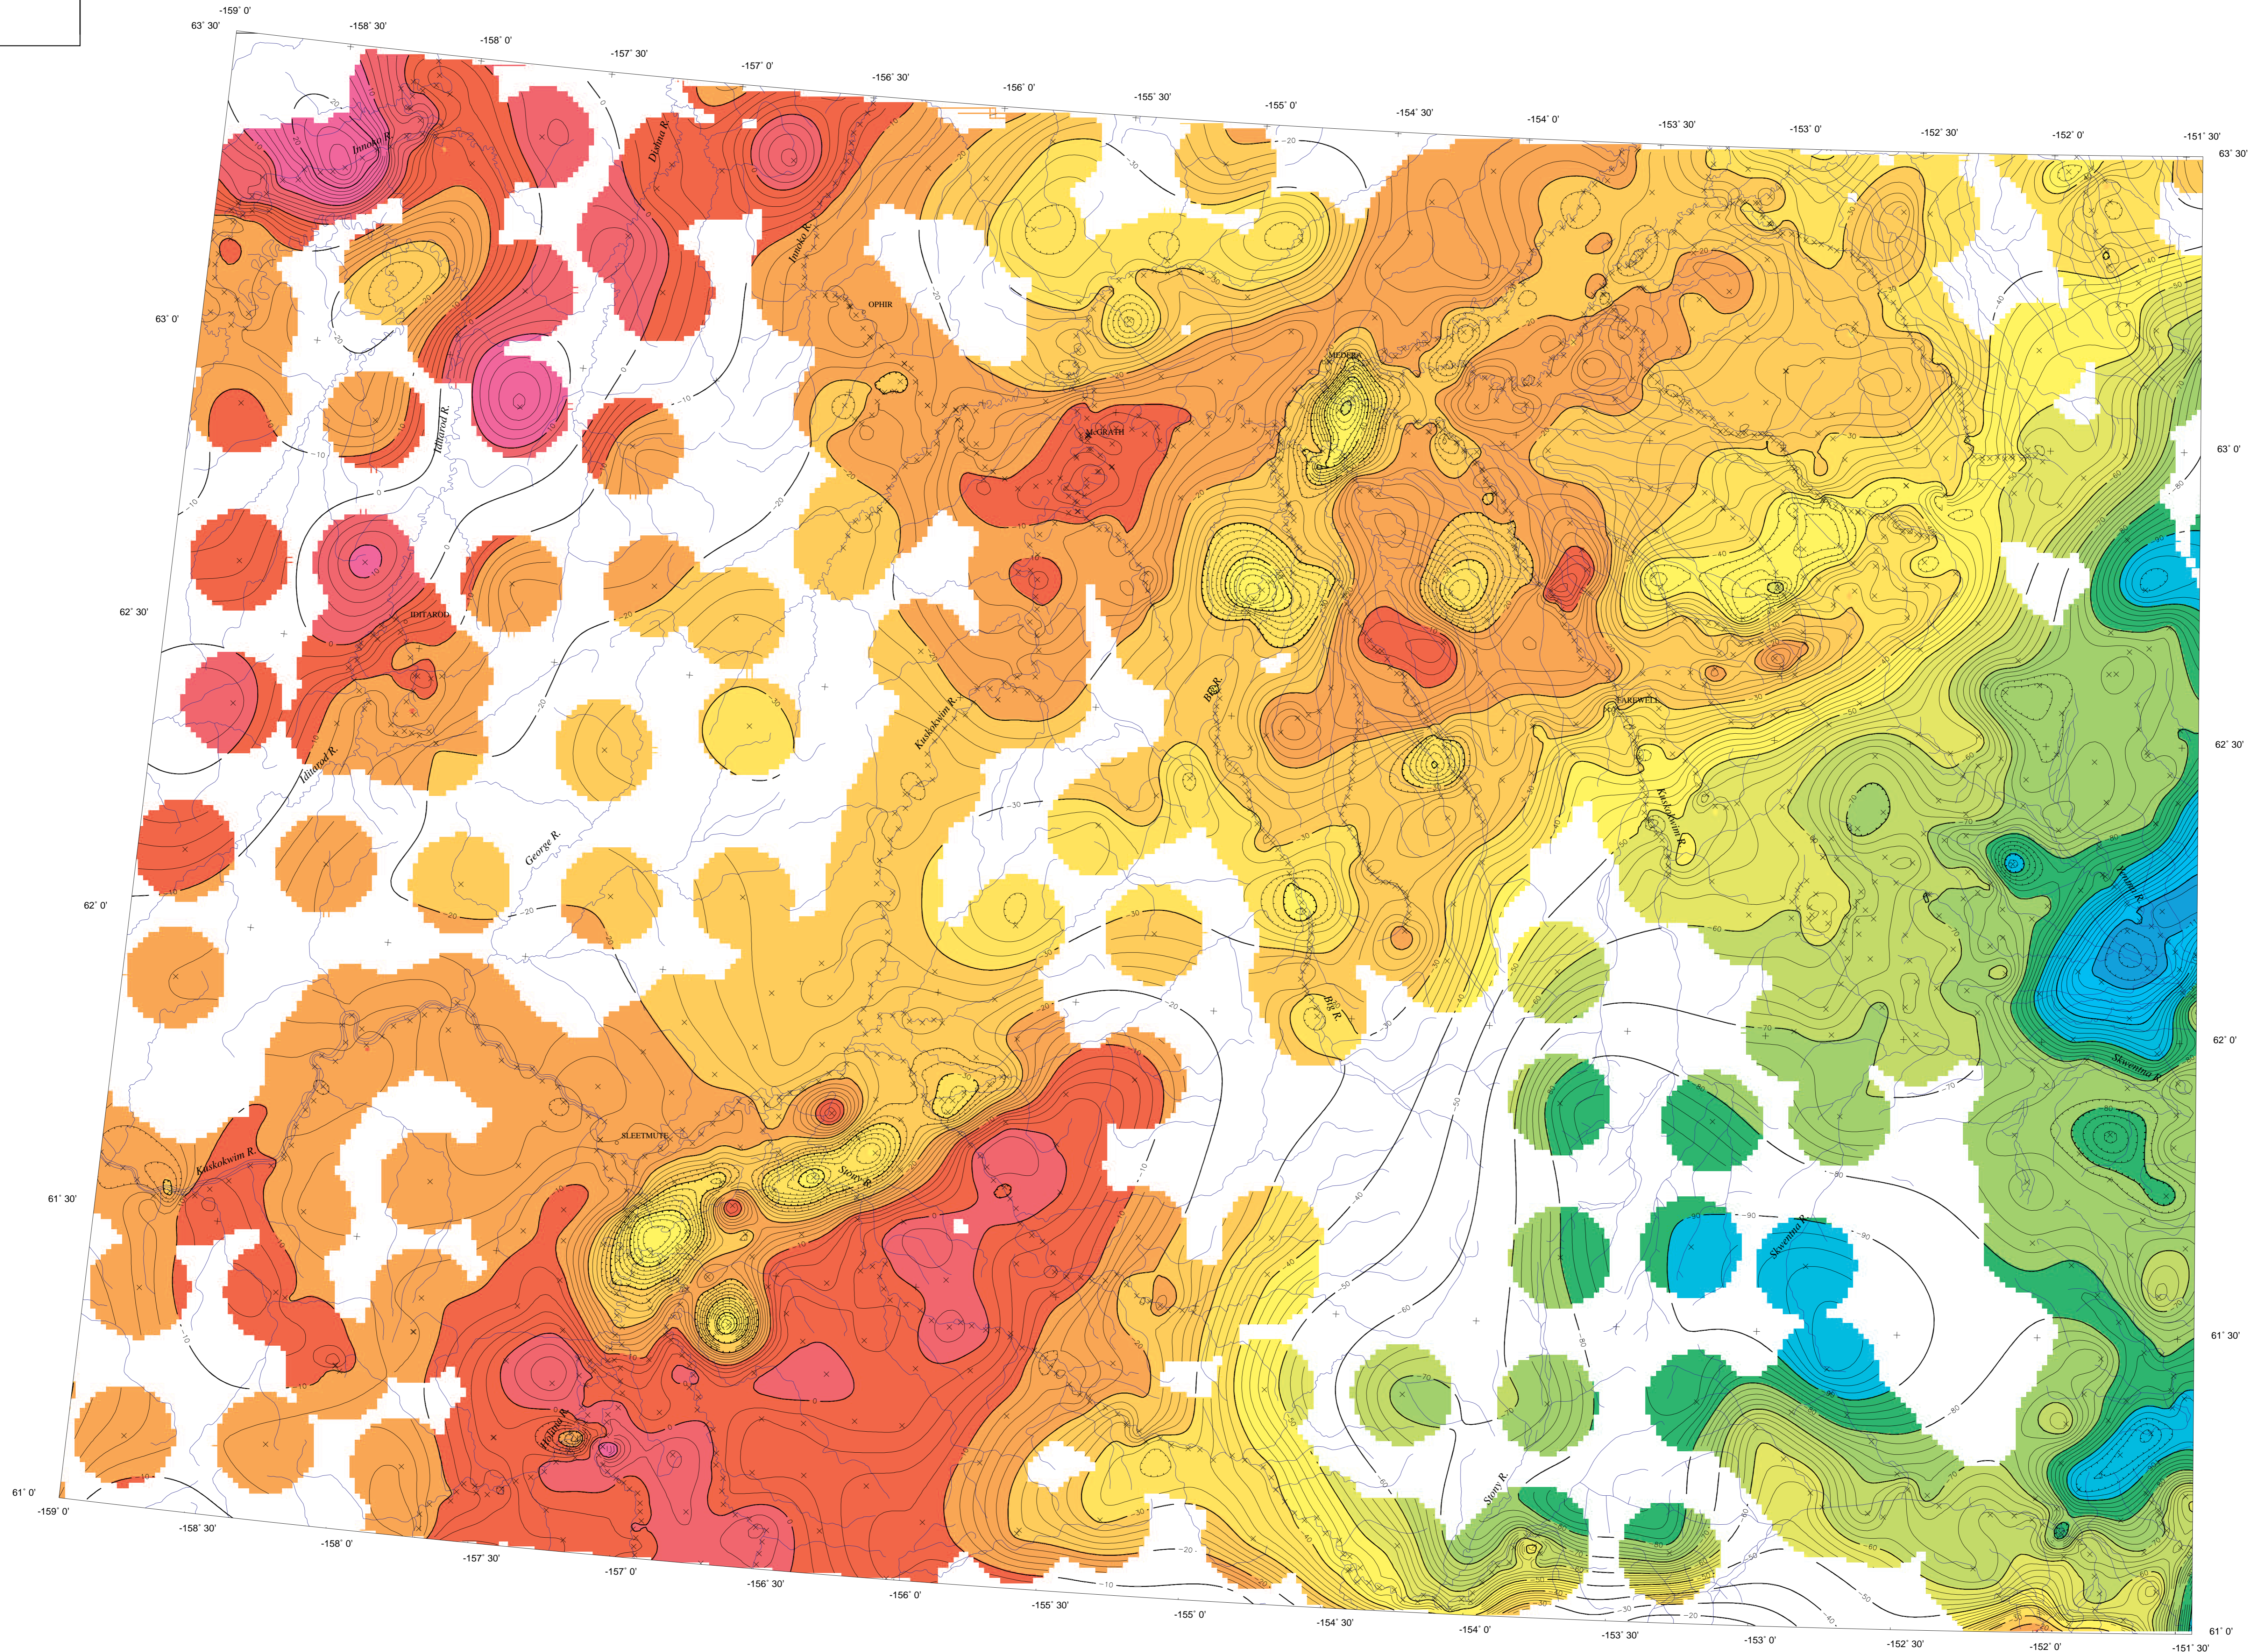

Bouguer Gravity Map of Interior Alaska  
By John F. Meyer, Jr., Richard W. Saltus,  
David F. Barnes, and Robert L. Morin  
USGS Map GP-1016, 1996

Map B. Southwest quadrant

U.S. DEPARTMENT OF THE INTERIOR  
U.S. GEOLOGICAL SURVEY

Prepared in cooperation with  
THE STATE OF ALASKA, DIVISION OF OIL AND GAS

GEOPHYSICAL INVESTIGATIONS  
MAP GP-1016

BOUGUER GRAVITY MAP OF INTERIOR ALASKA

By  
John F. Meyer, Jr., Richard W. Saltus, David F. Barnes, and Robert L. Morin  
1996

SCALE 1:500 000  
0 10 20 30 40 50 60 70 80 90 100 KM

Map B. Southwest quadrant