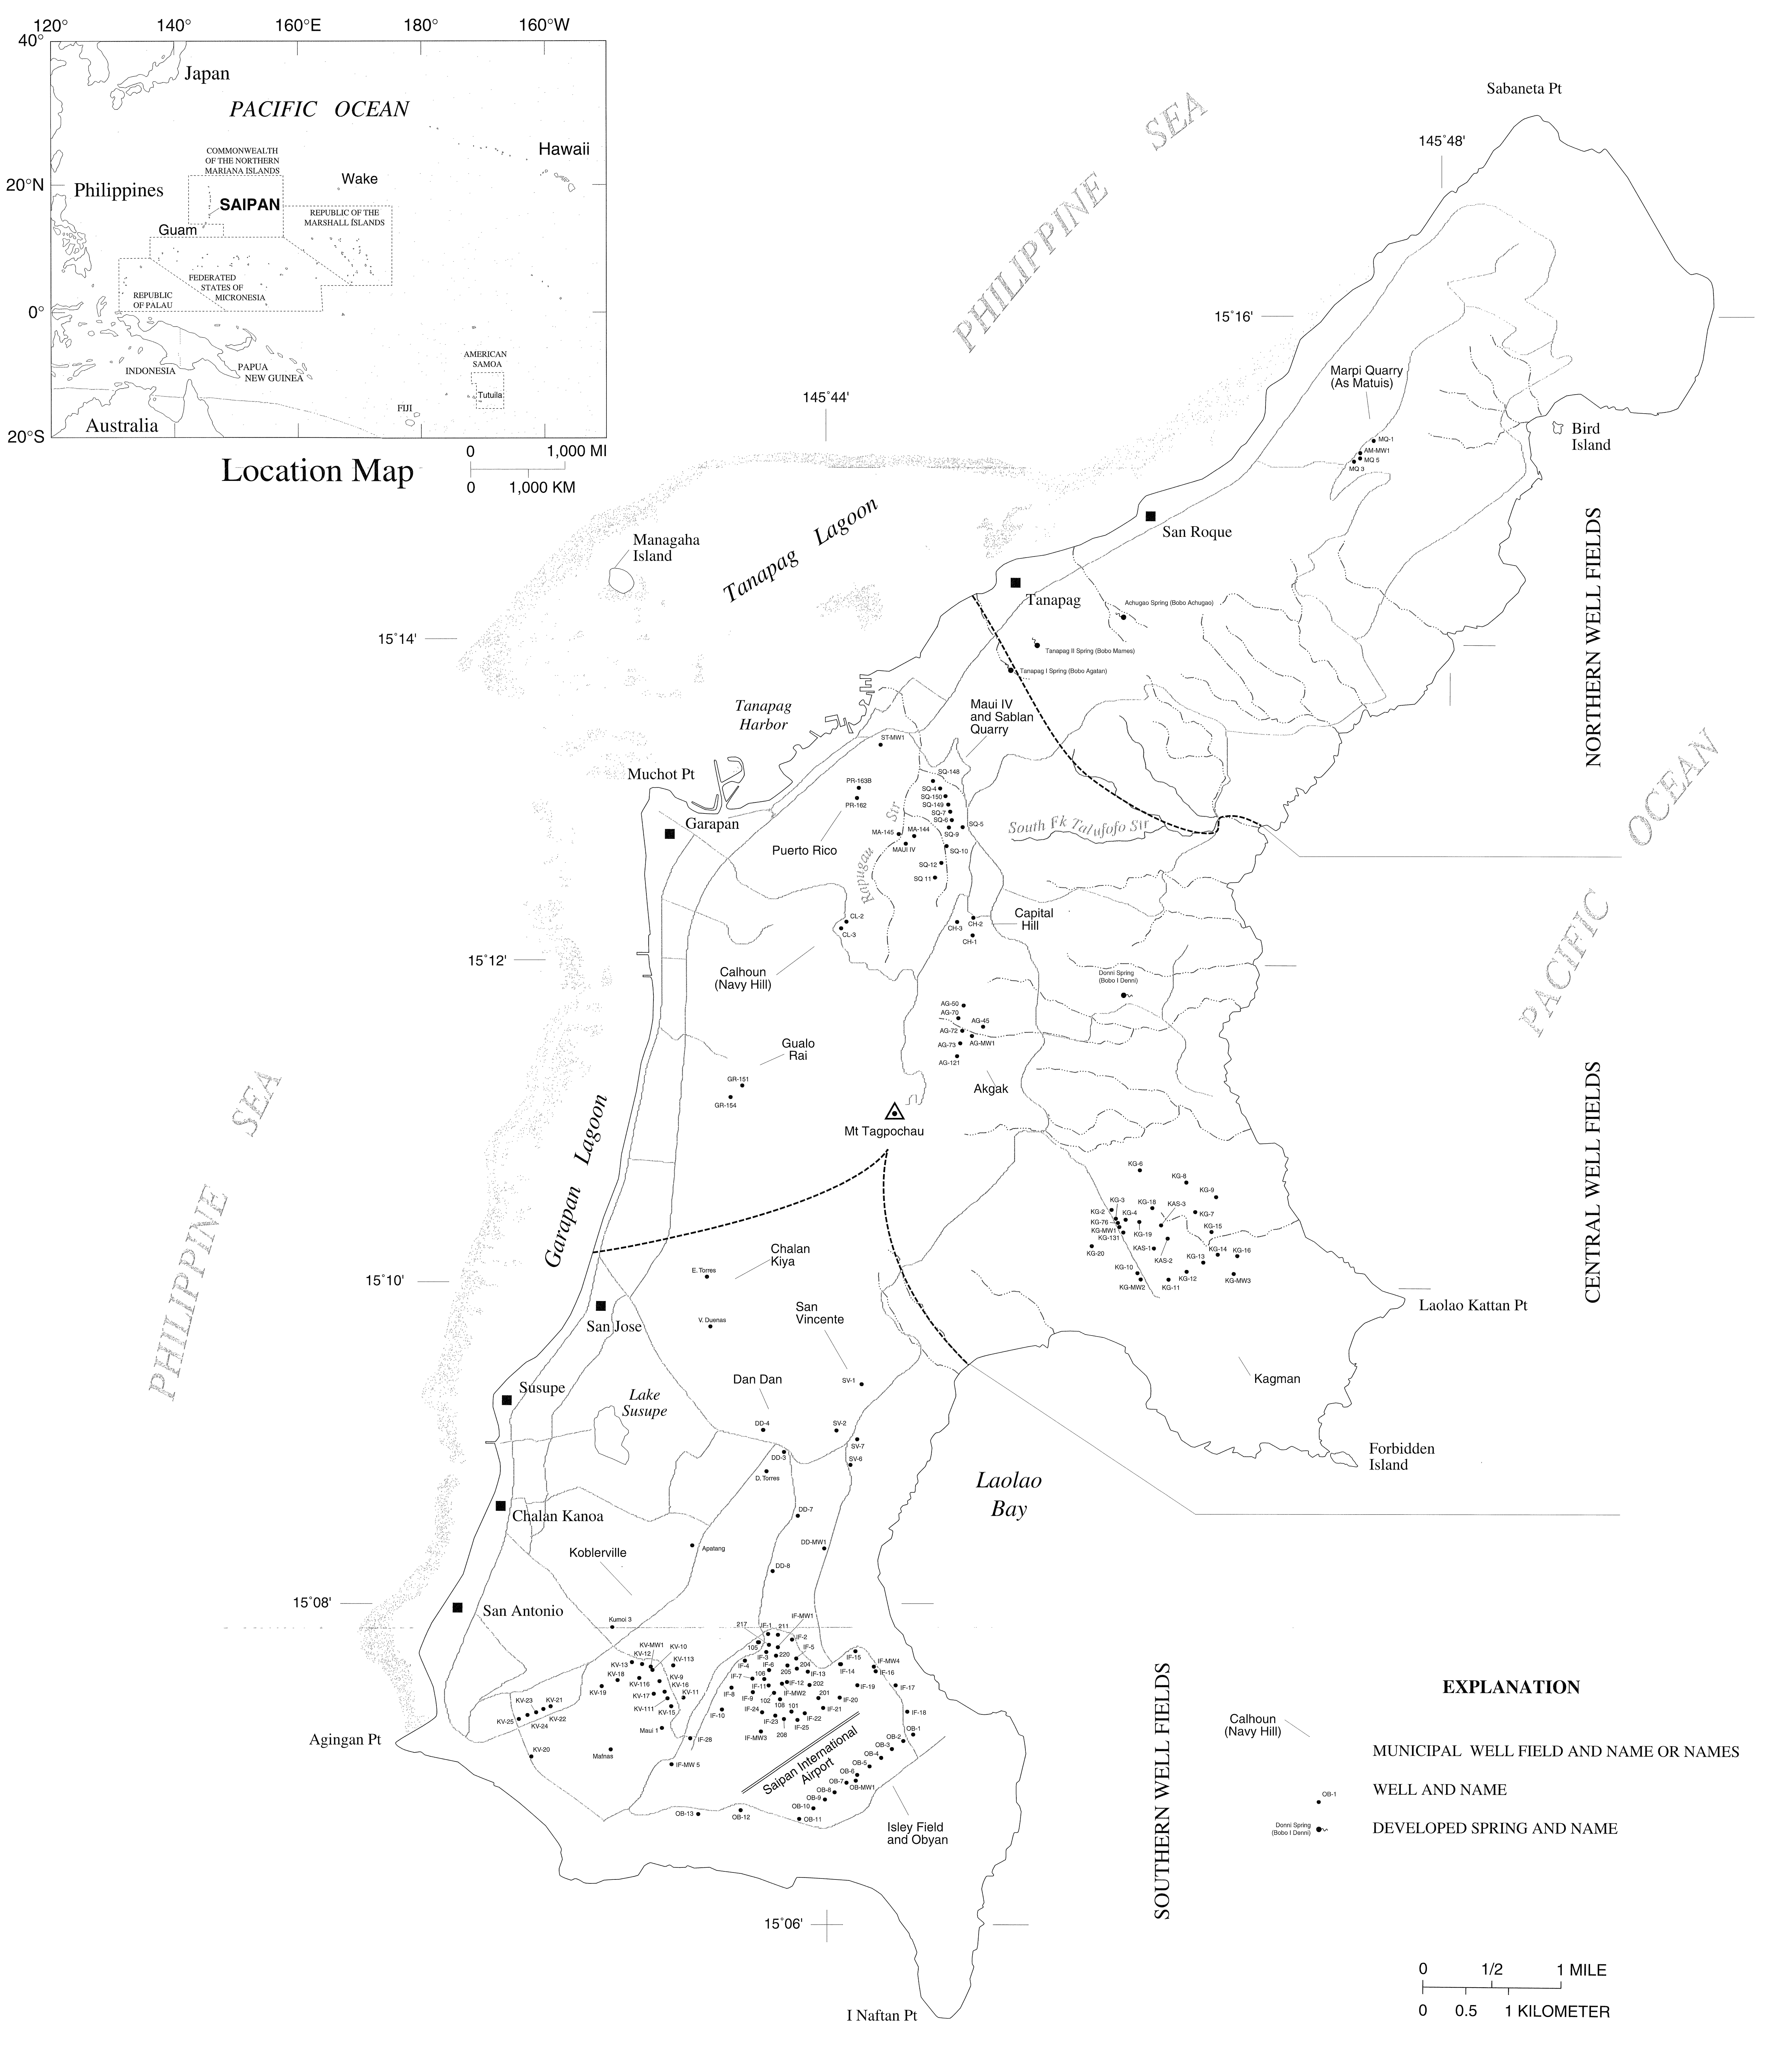

Location Map

**EXPLANATION**

- MUNICIPAL WELL FIELD AND NAME OR NAMES
- WELL AND NAME
- DEVELOPED SPRING AND NAME

MUNICIPAL WELLS, WELL FIELDS, AND DEVELOPED SPRINGS, SAIPAN, 1998

by  
Robert L. Carruth