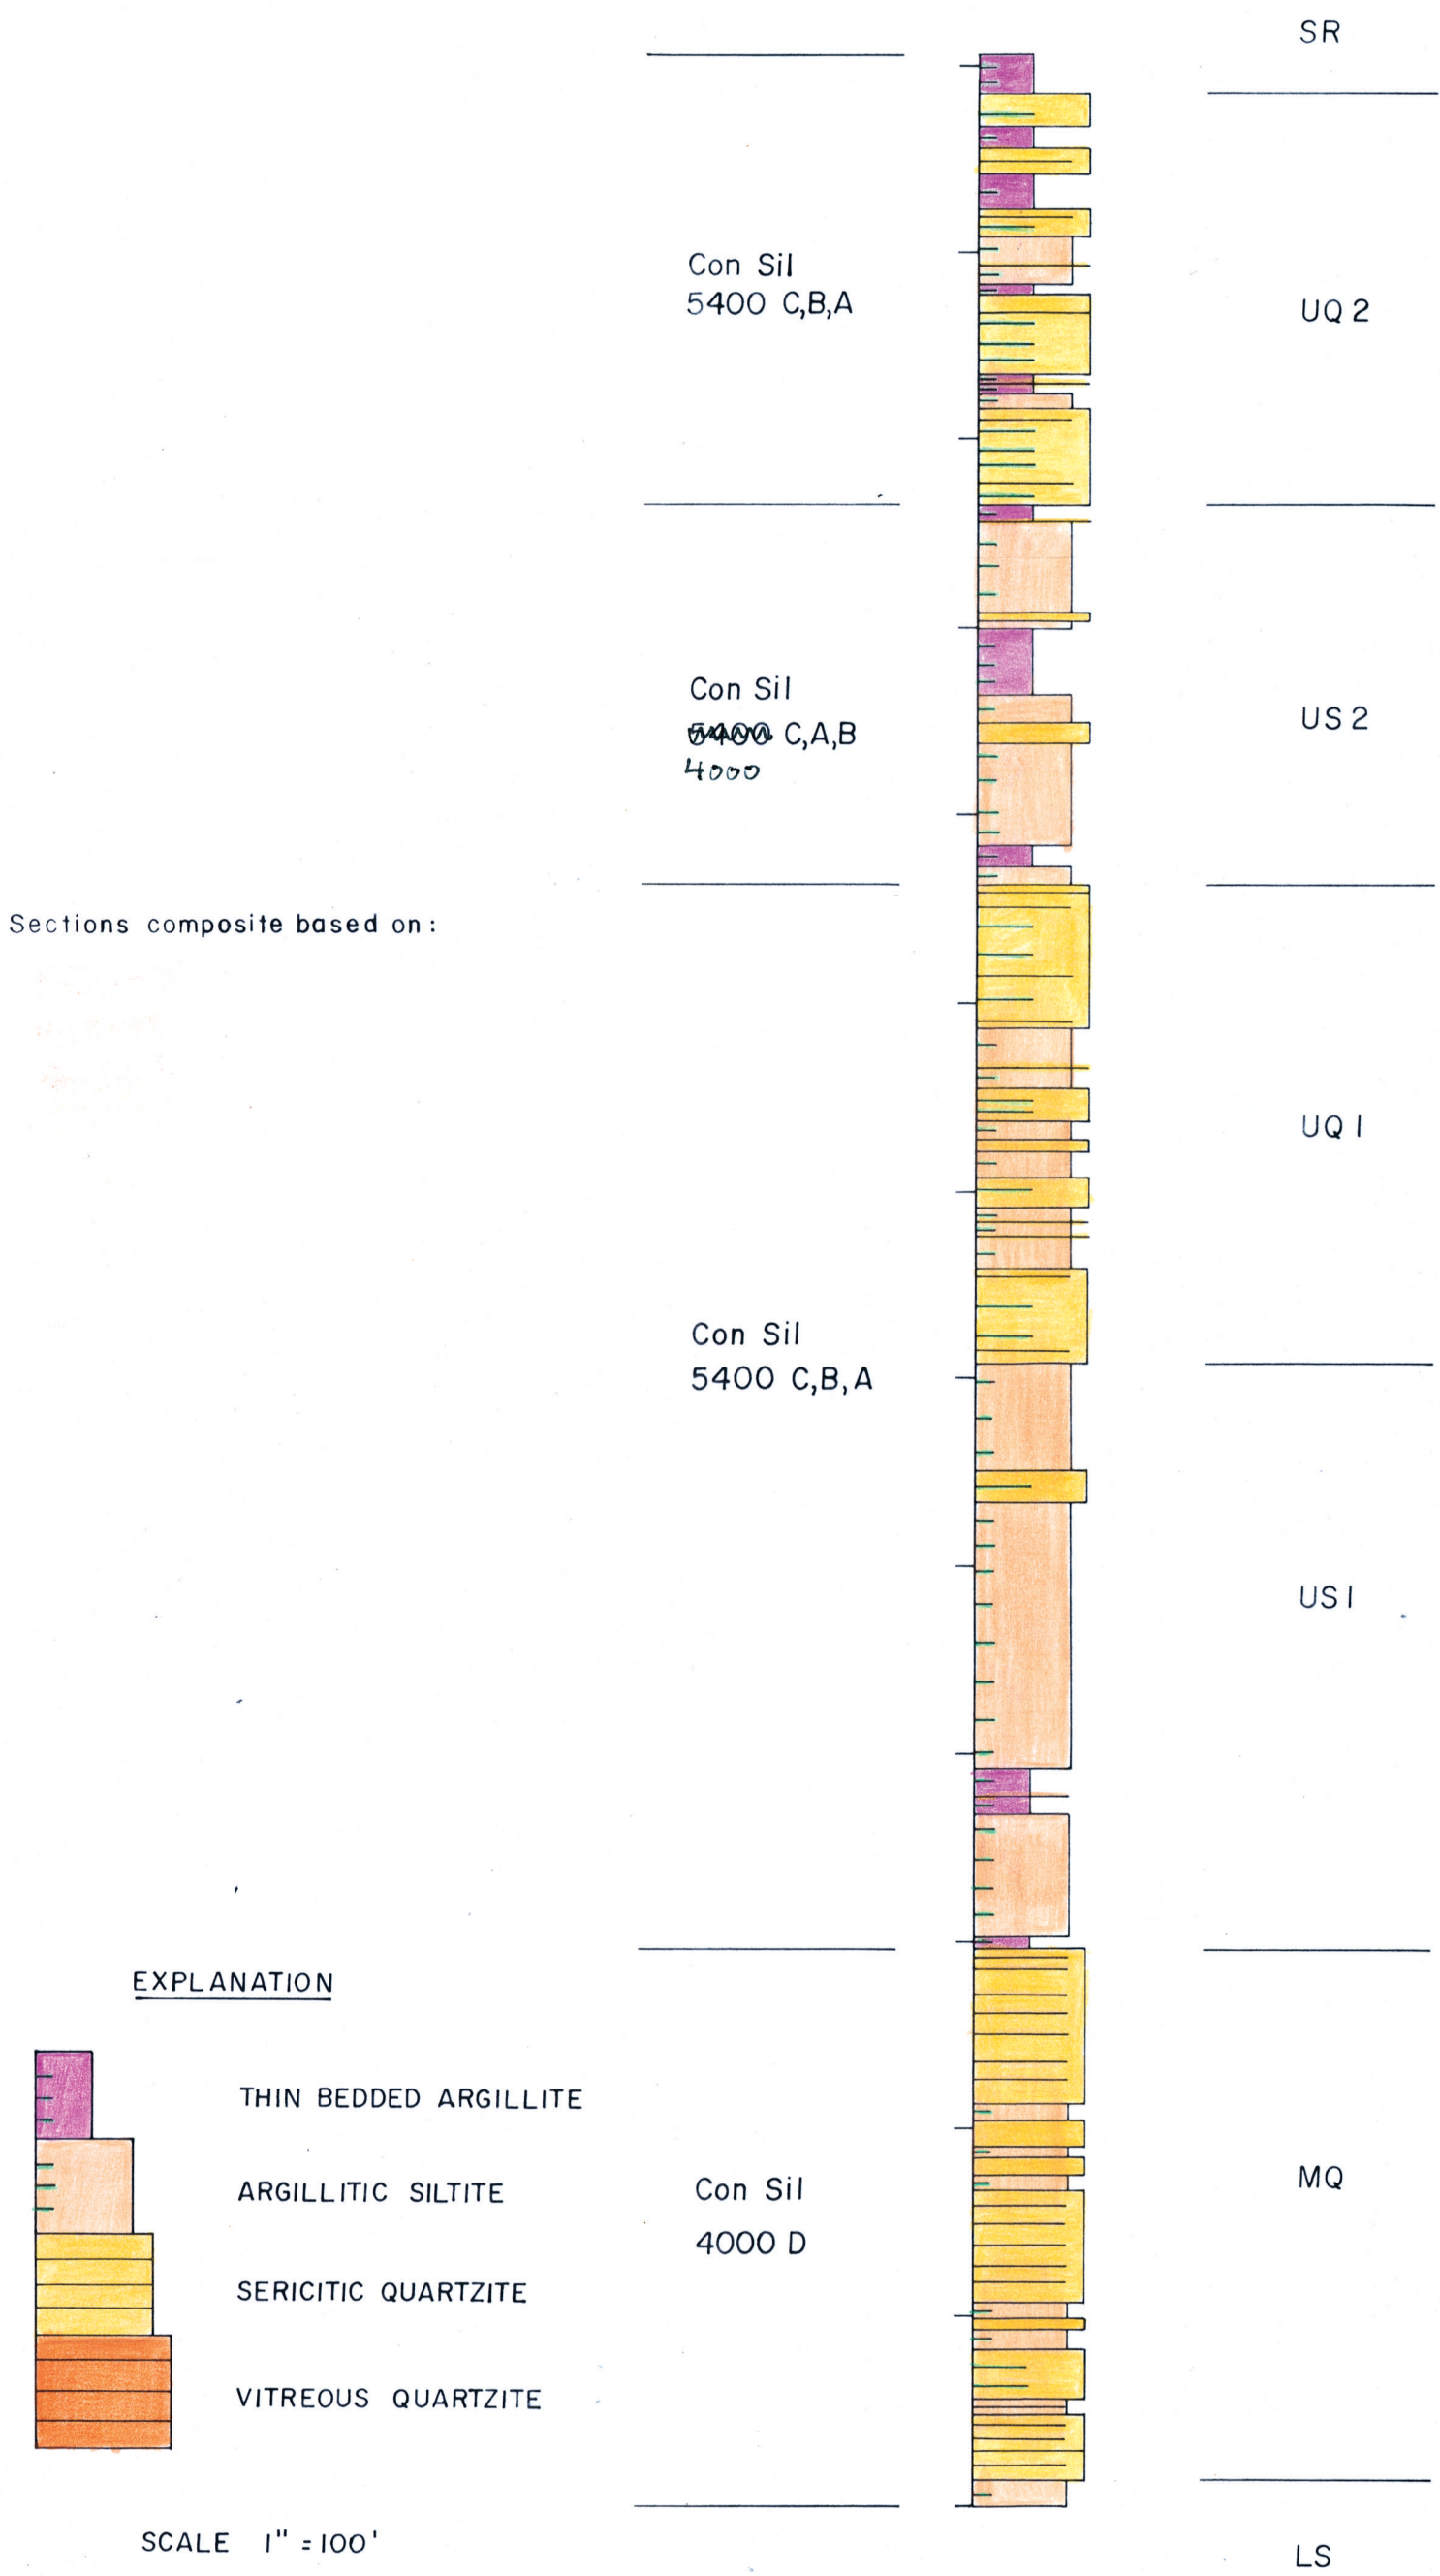

Plate 21

Plate 21 - COMPOSITE SECTION OF THE REVETT FORMATION AT THE CONSOLIDATED SILVER MINE.