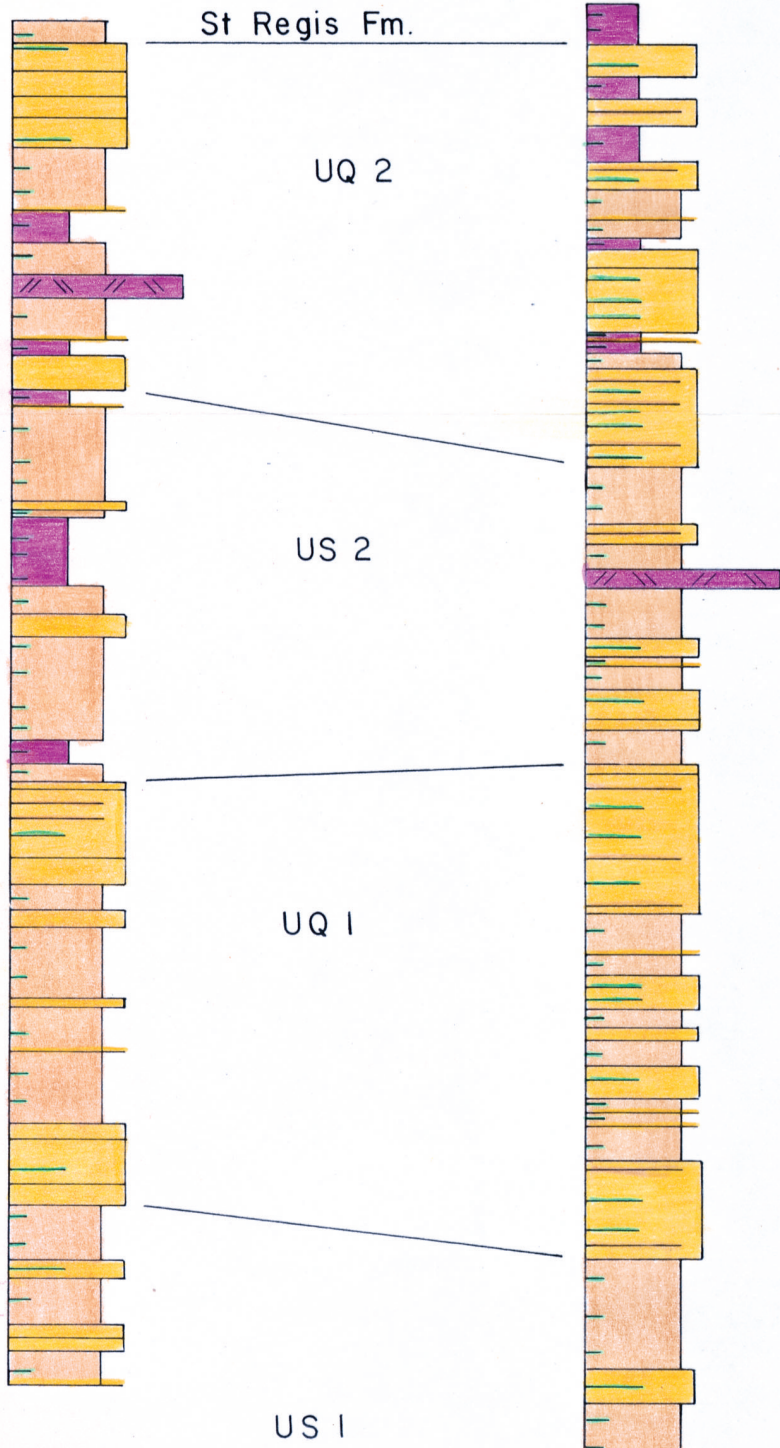

CON SIL
4000 C,A,B

CON SIL
5400 C,B,A

EXPLANATION

THIN BEDDED ARGILLITE

ARGILLITIC SILTITE

BLOCKY SILTITE

SERICITIC QUARTZITE

VITREOUS QUARTZITE

US 1

MQ

CON SIL
4000 D

SCALE 1" = 100'

Plate 22 - STRATIGRAPHIC CORRELATIONS WITHIN THE CONSOLIDATED SILVER MINE.