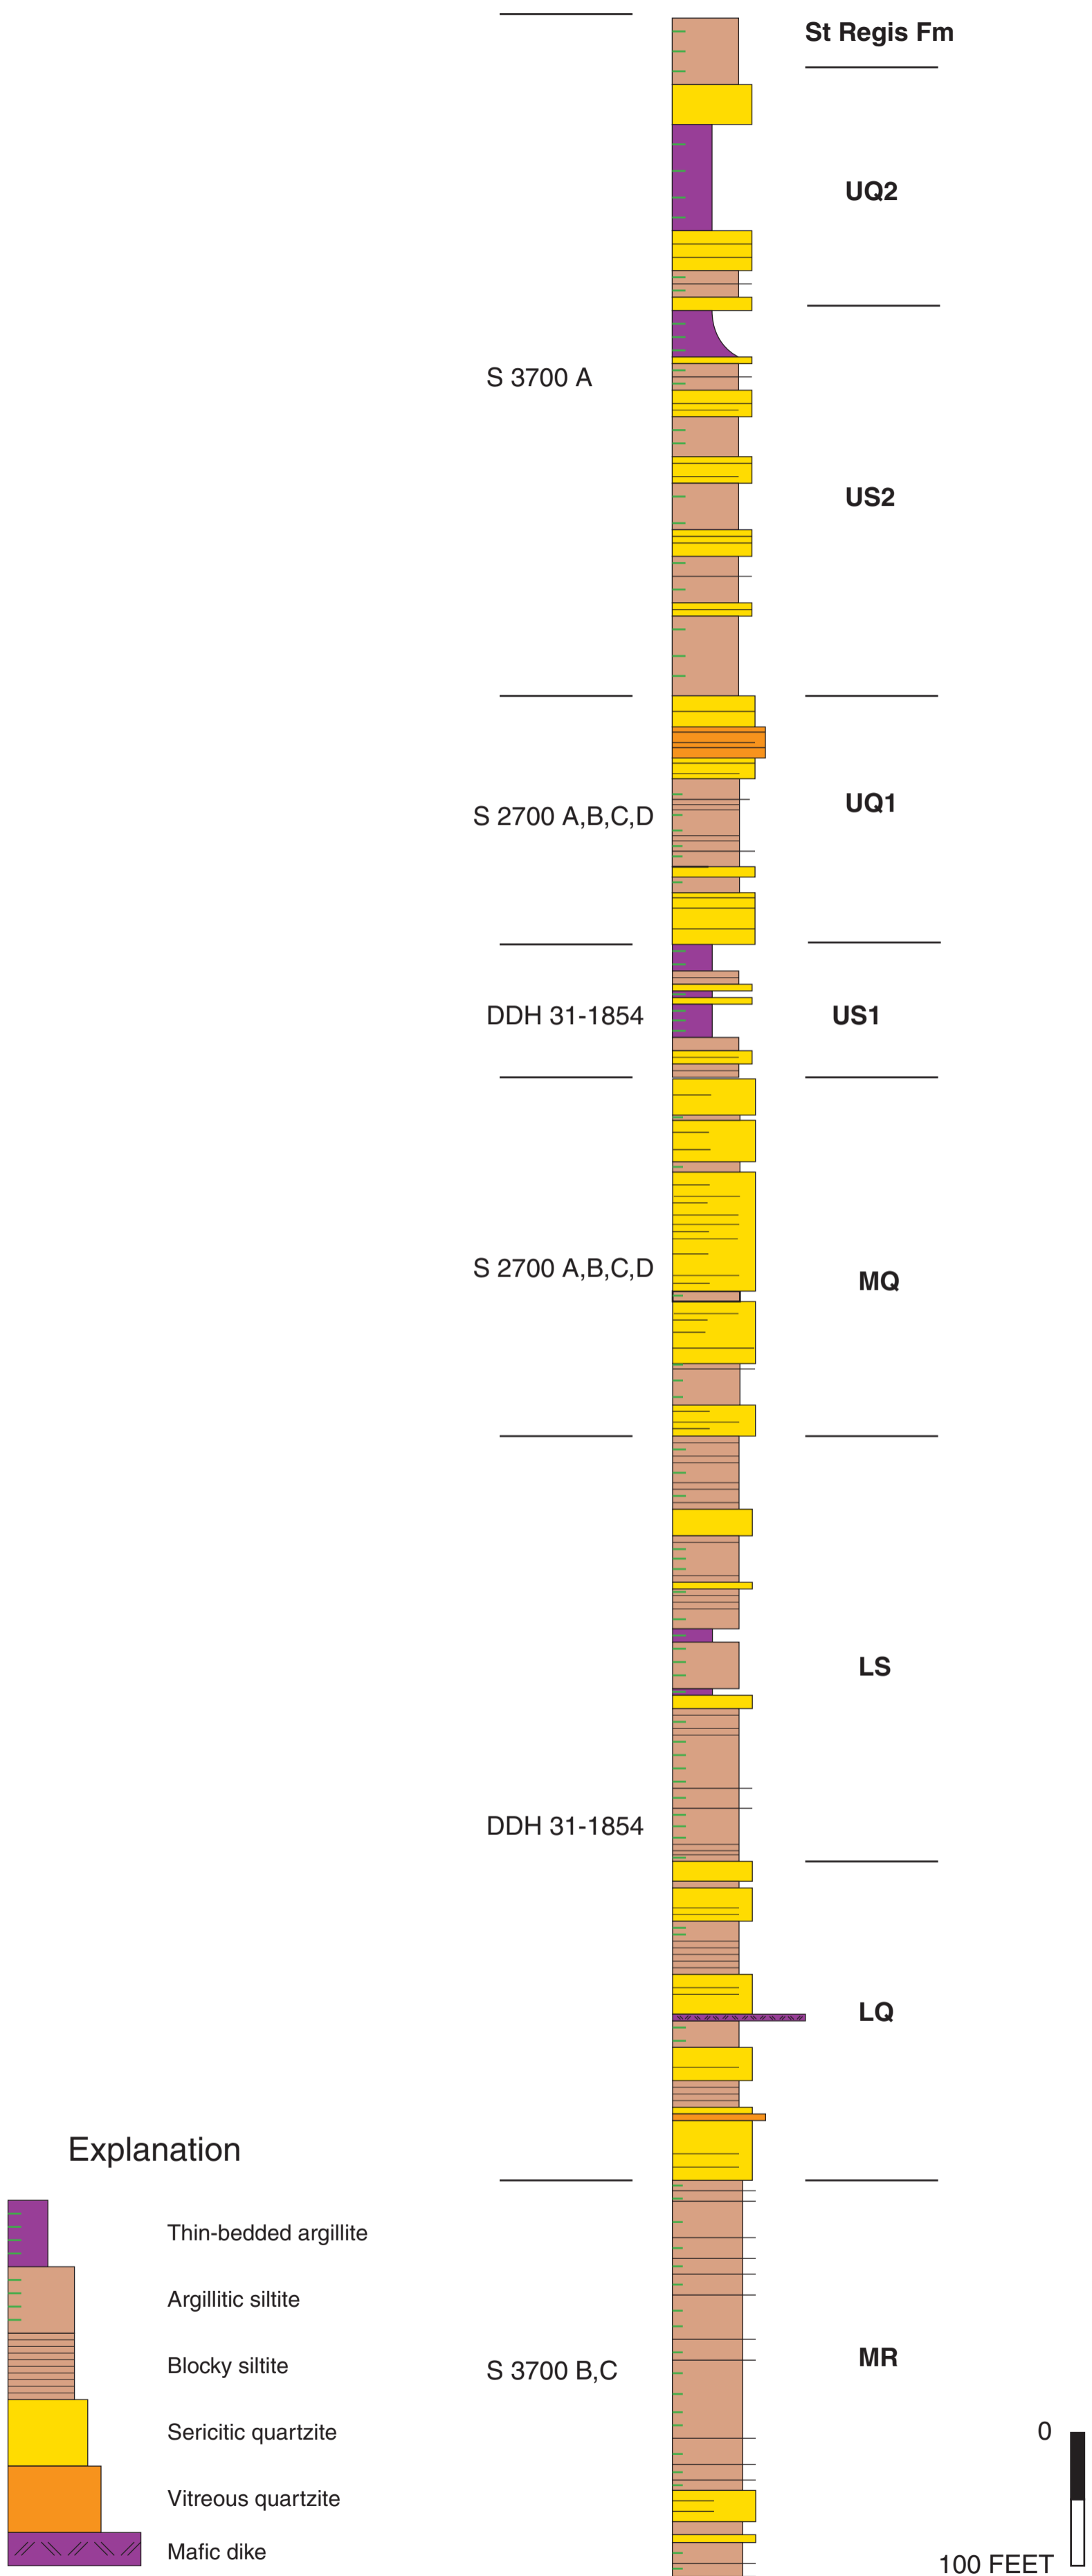

Plate 42

Sections composite based on

Plate 42 - Composite stratigraphic section of the Revett Fm at the Sunshine Mine.