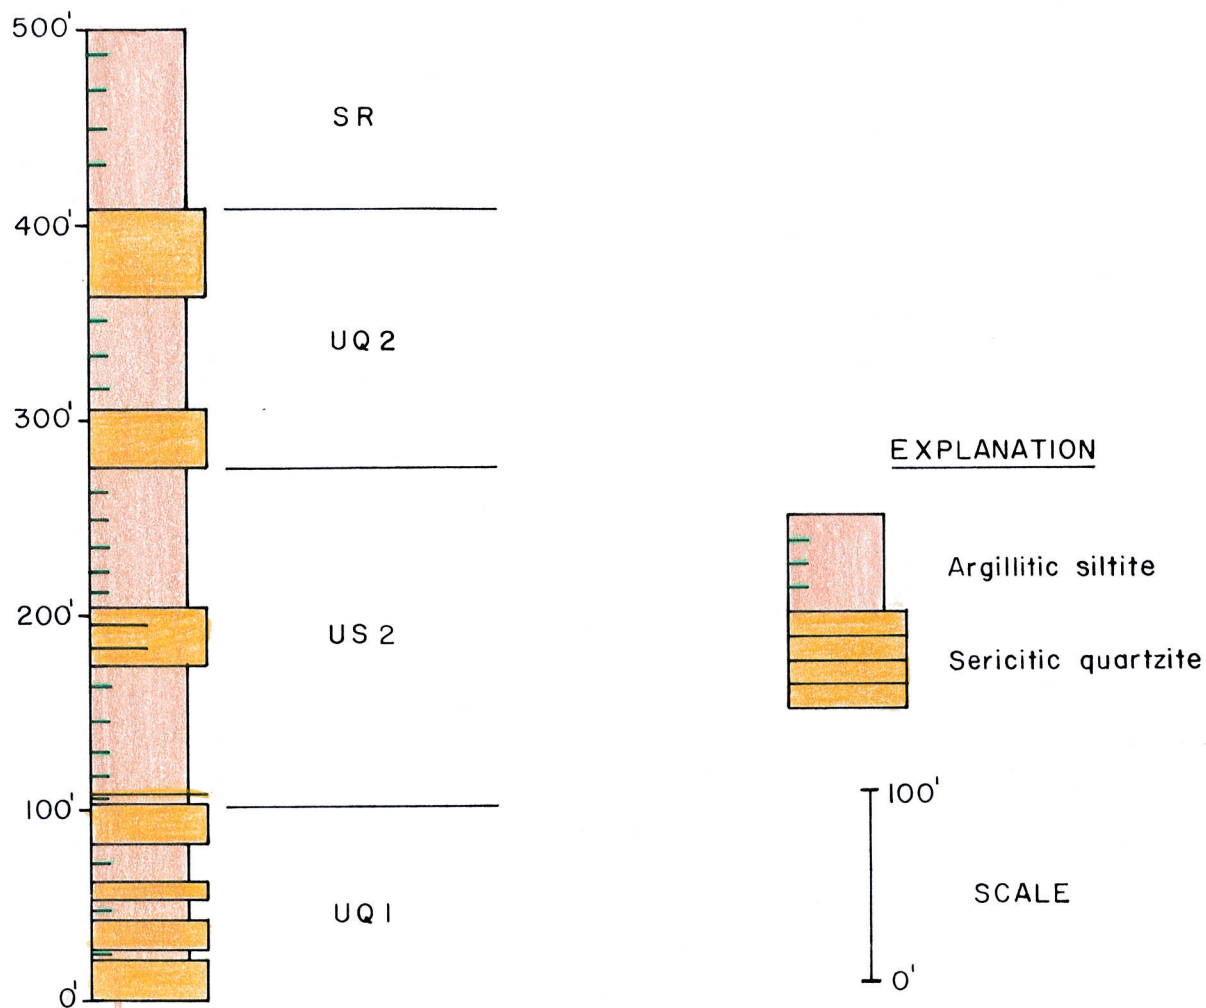

Plate 5

Plate 5 - Stratigraphy of Coeur 3400 E, as revealed by mapping. Distance along the rib has been converted trigonometrically to stratigraphic thickness.