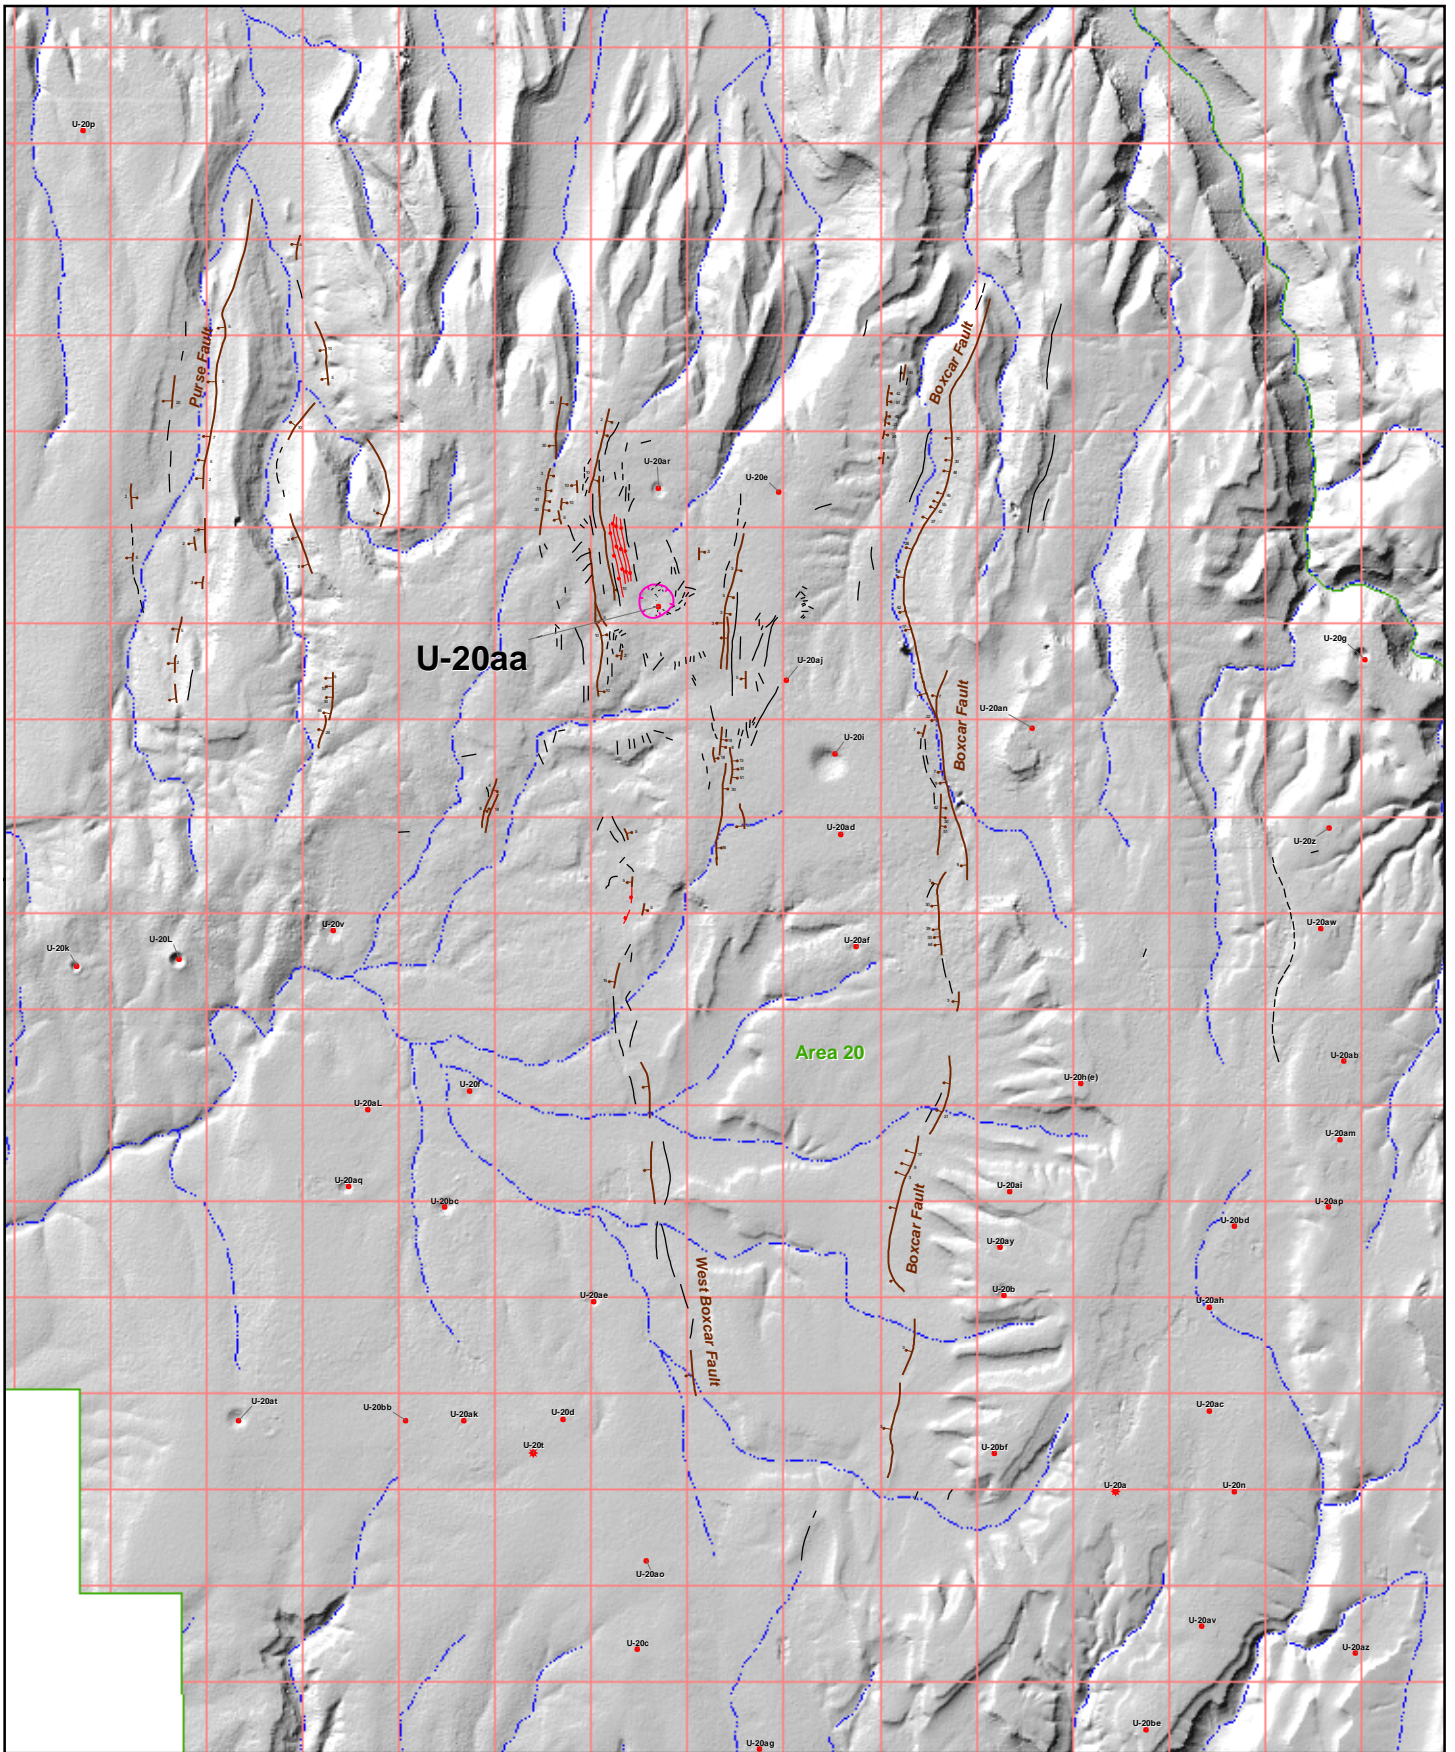

Pahute Mesa: Site U-20aa

5,000 0 5,000 10,000 Feet