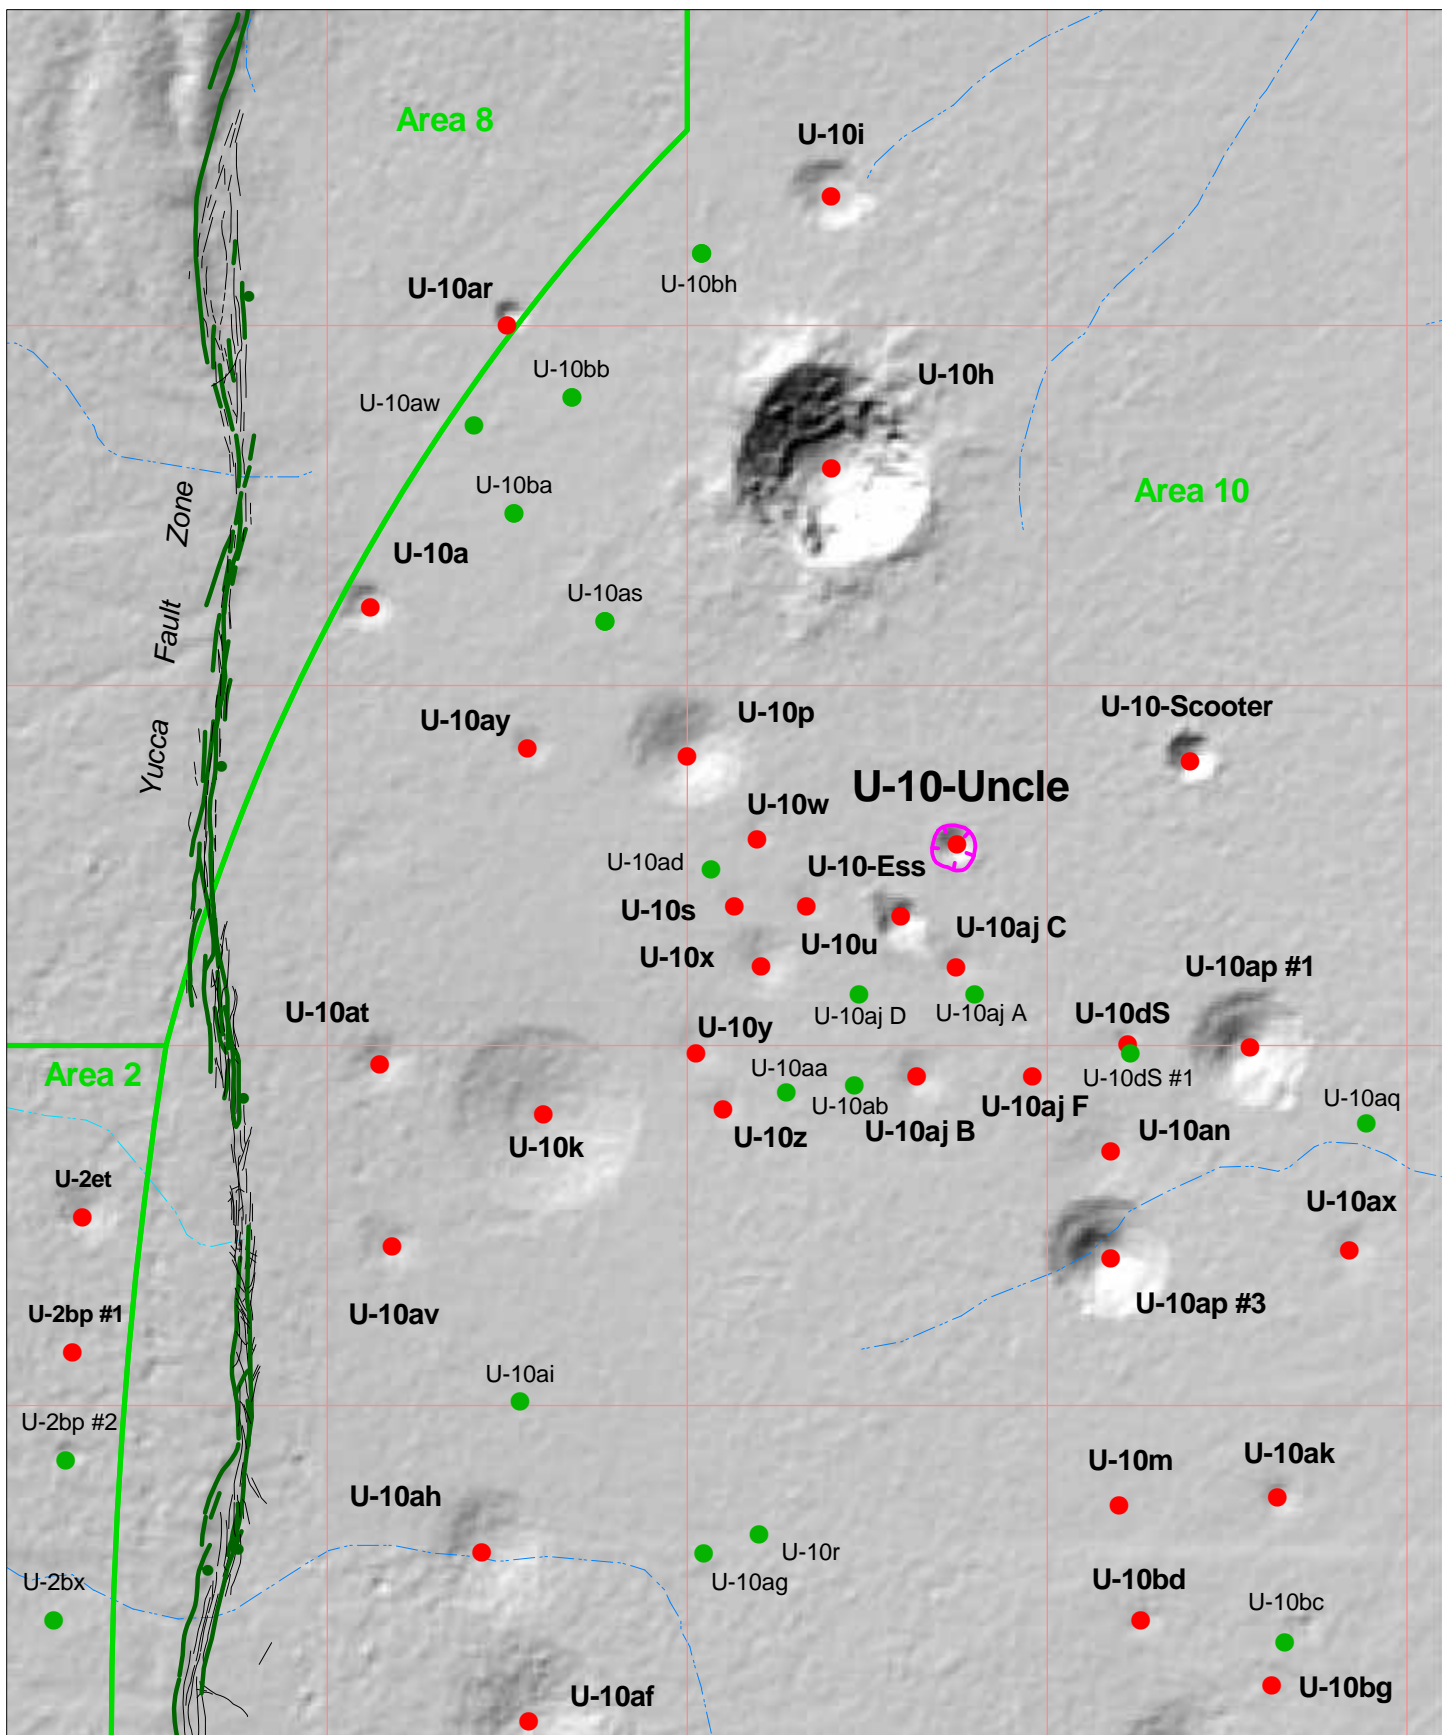

# Yucca Flat: Site U-10-Uncle

2000 0 2000 Feet