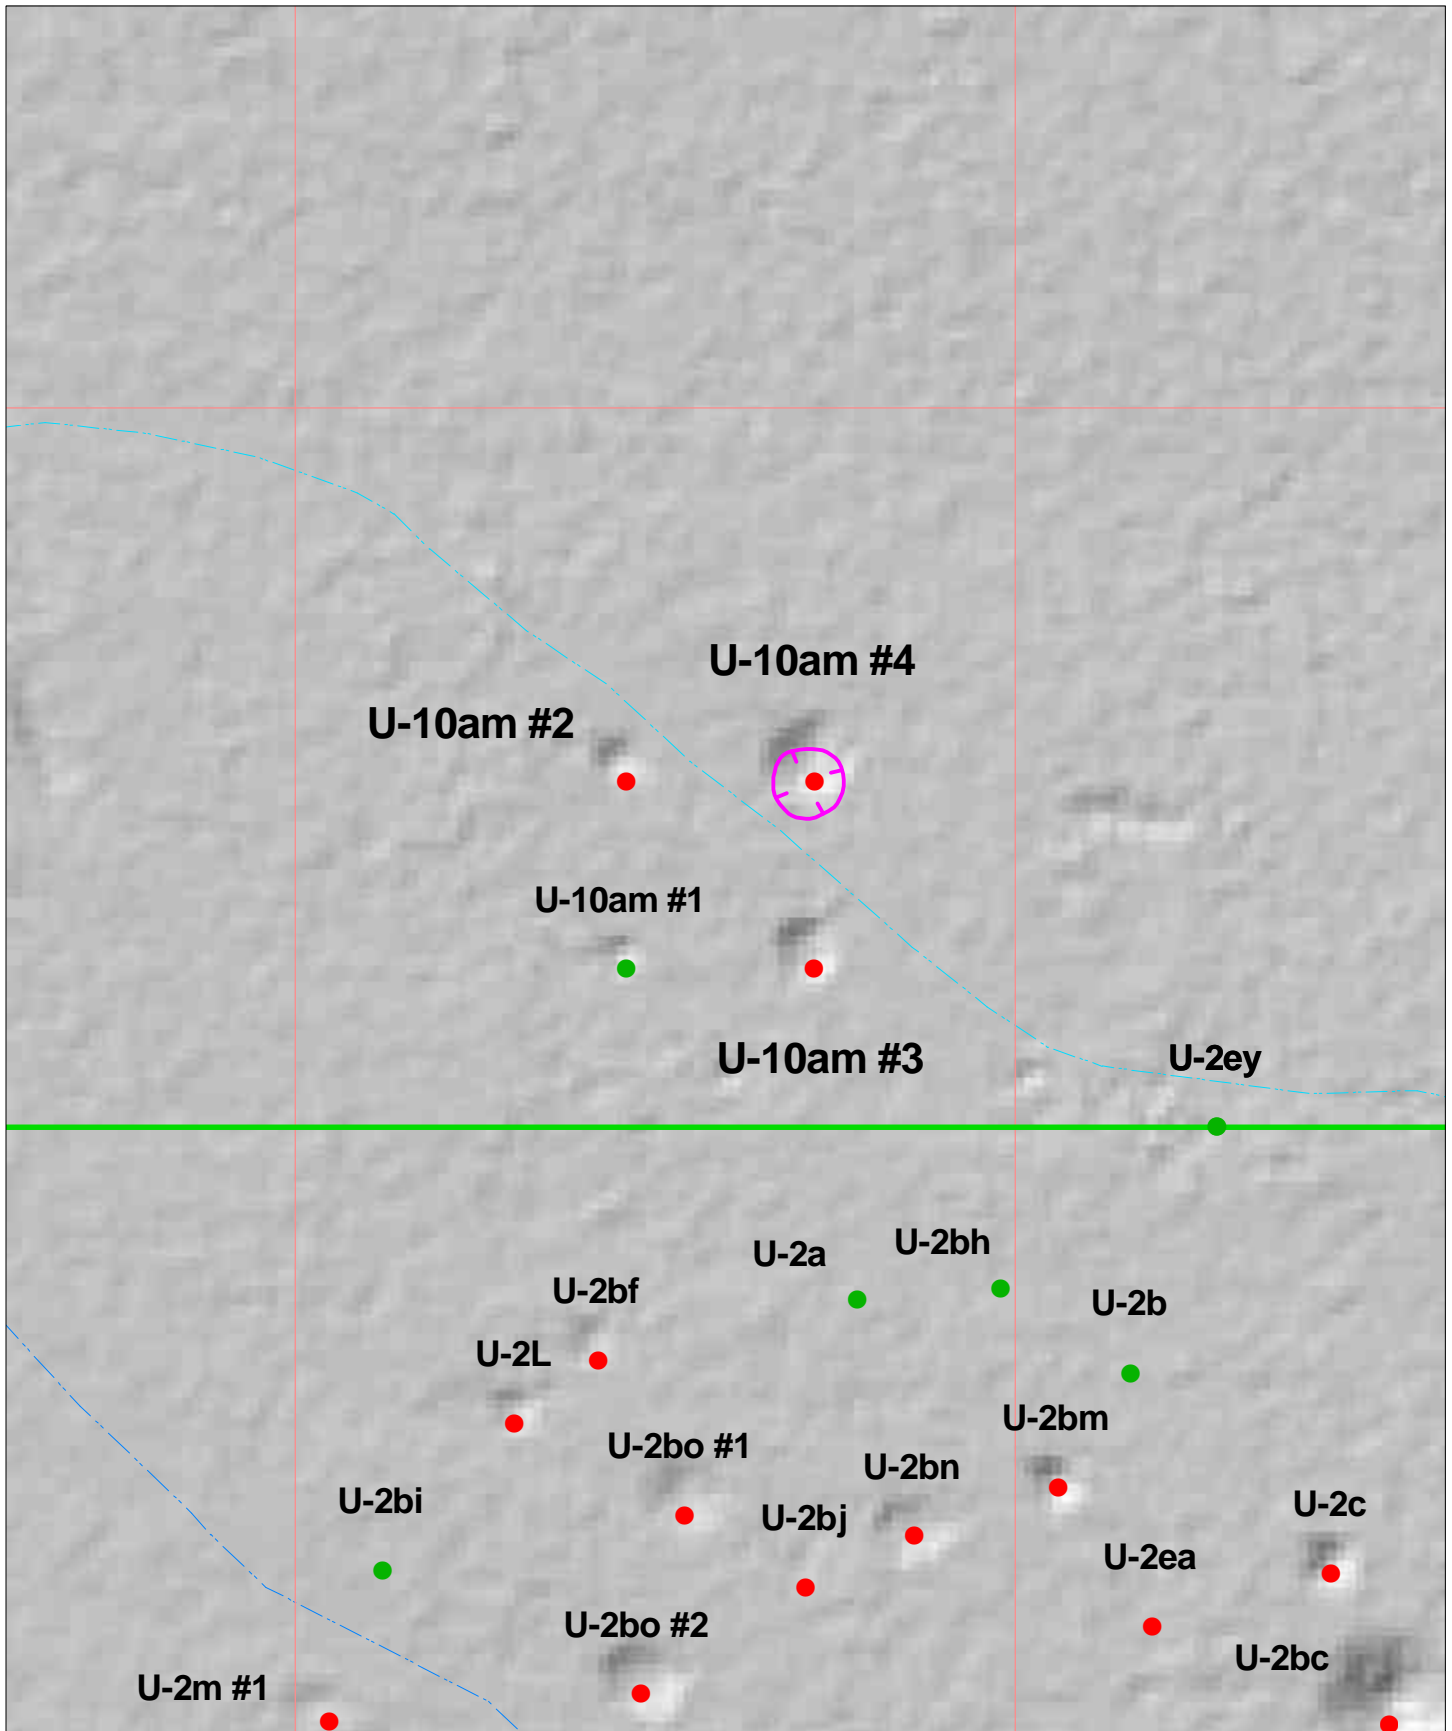

# Yucca Flat: Site U-10am #4

1000 0 1000 Feet