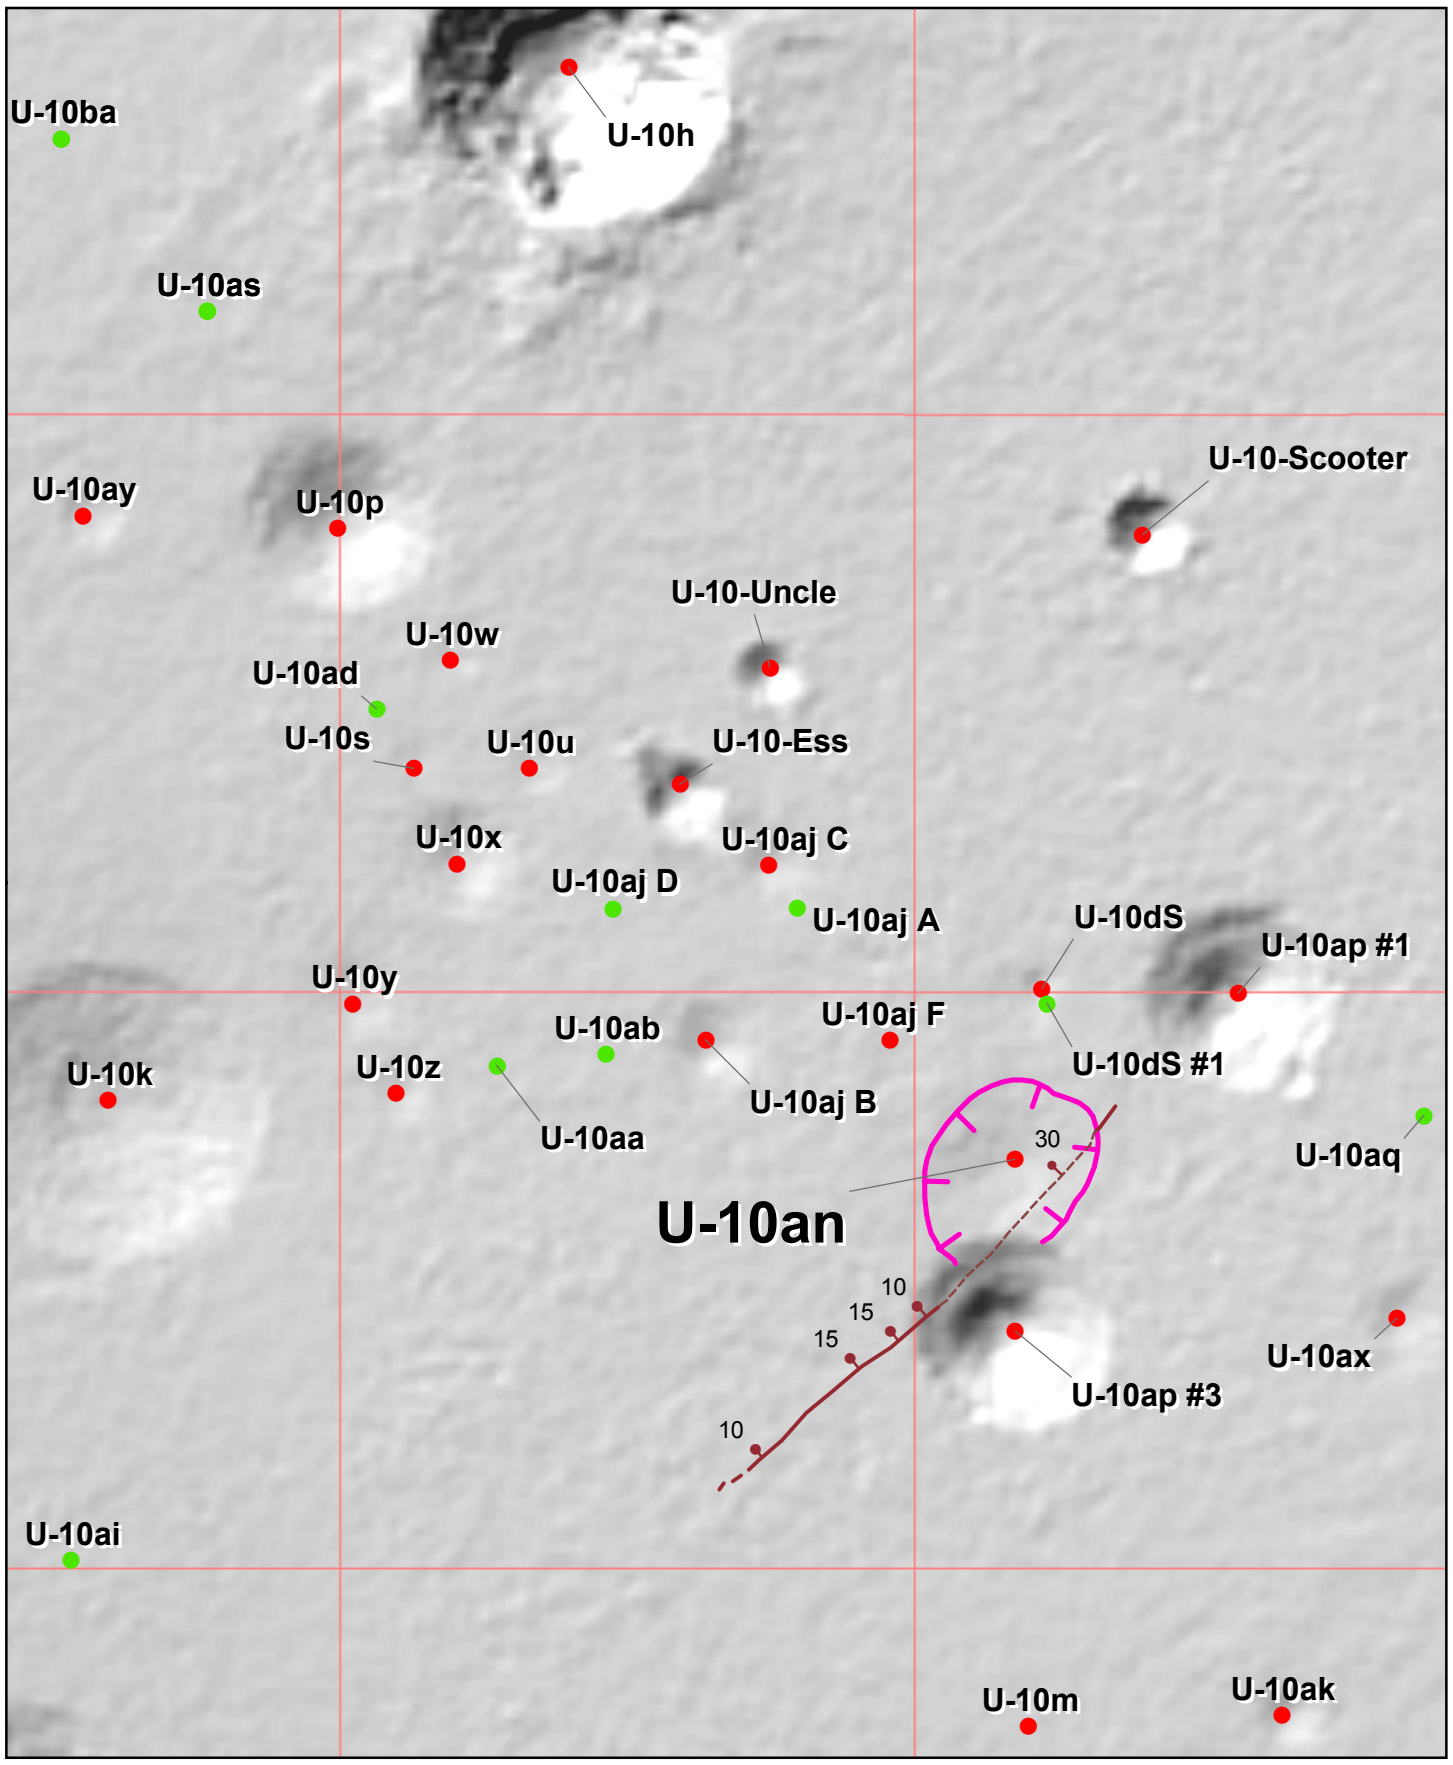

Yucca Flat: Site U-10an

1,000 0 1,000 2,000 Feet