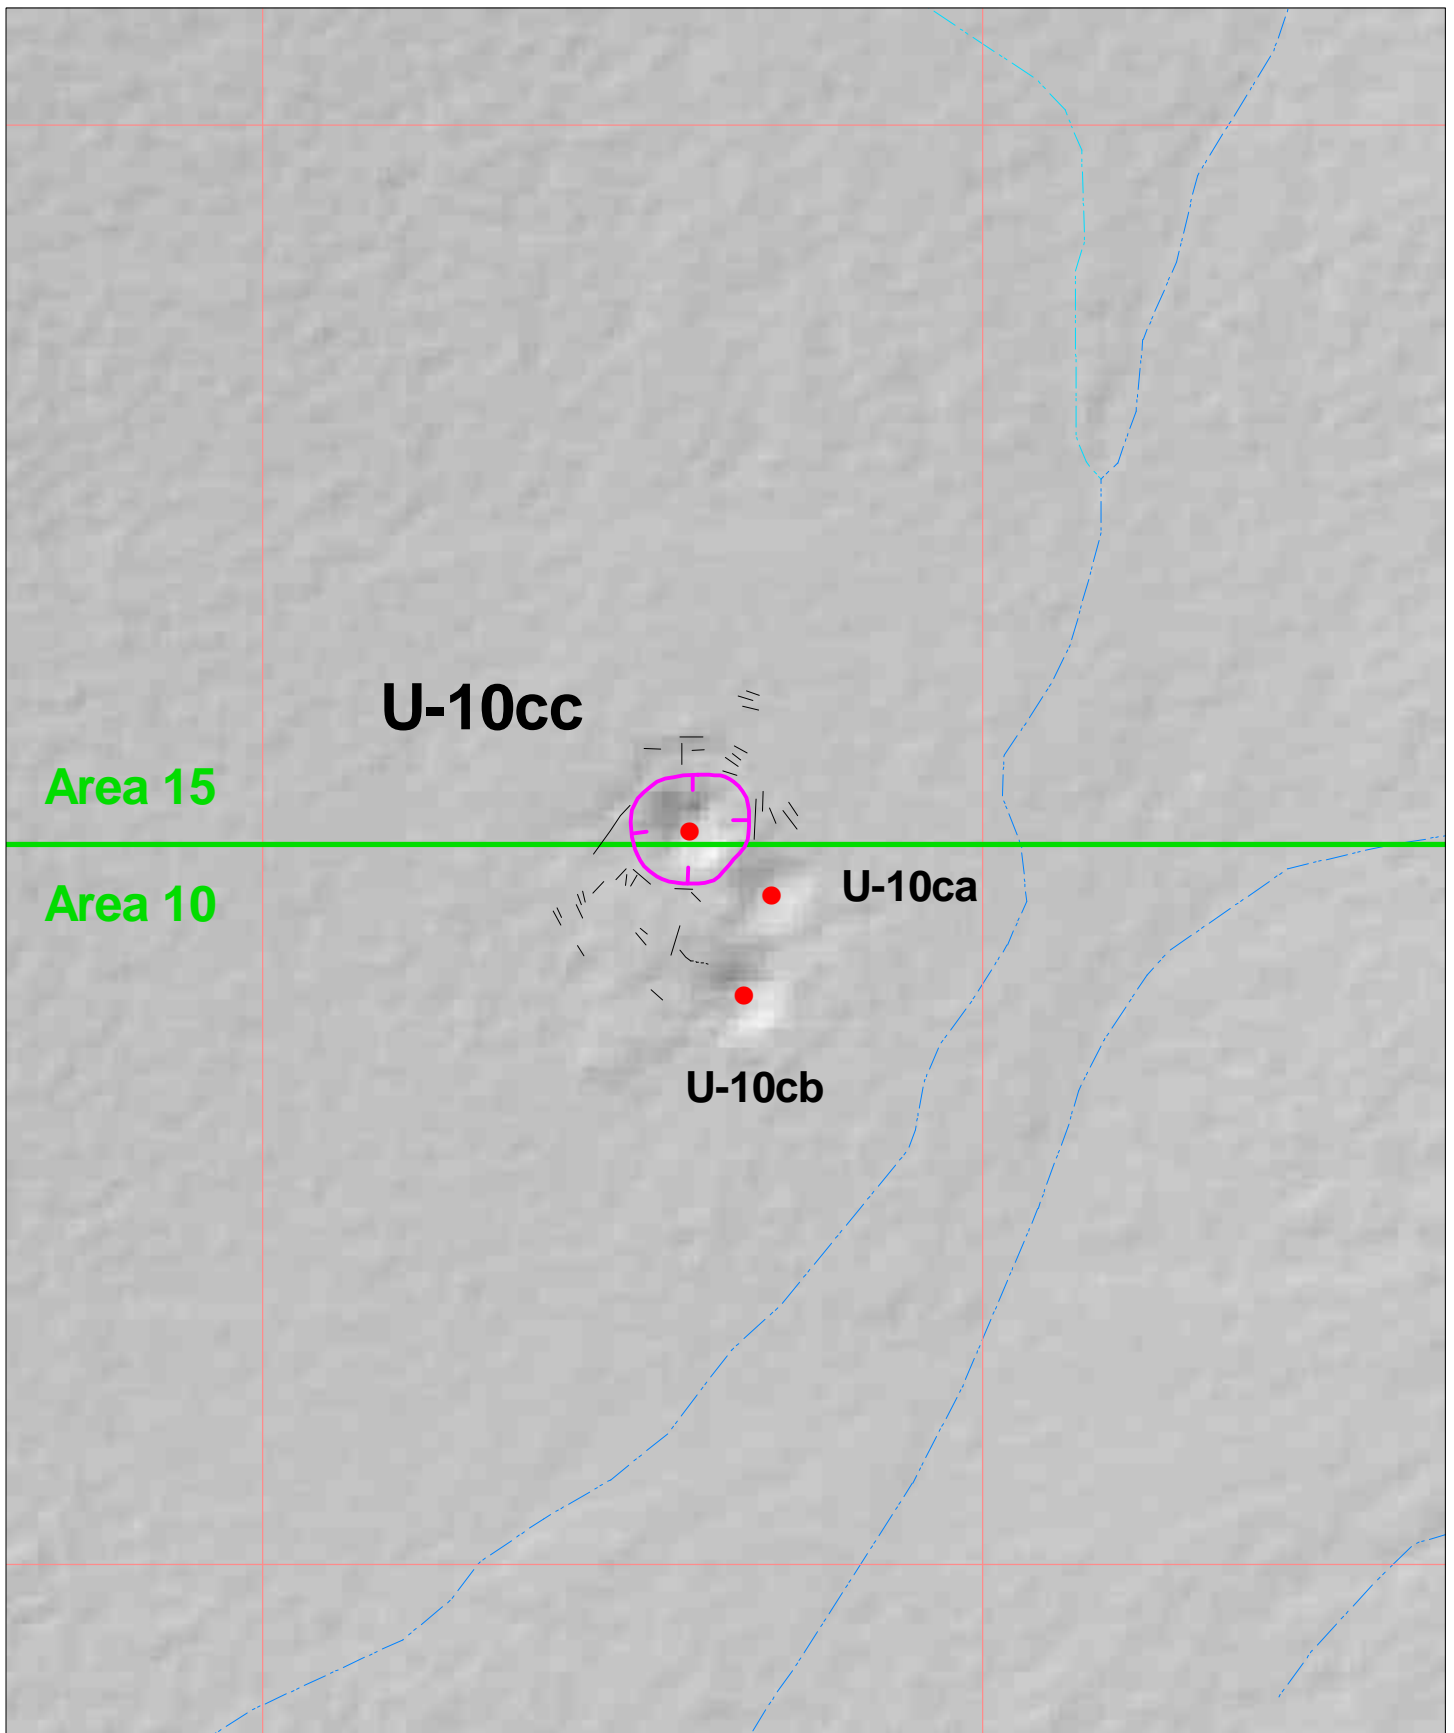

# Yucca Flat: Site U-10cc

1000 0 1000 Feet