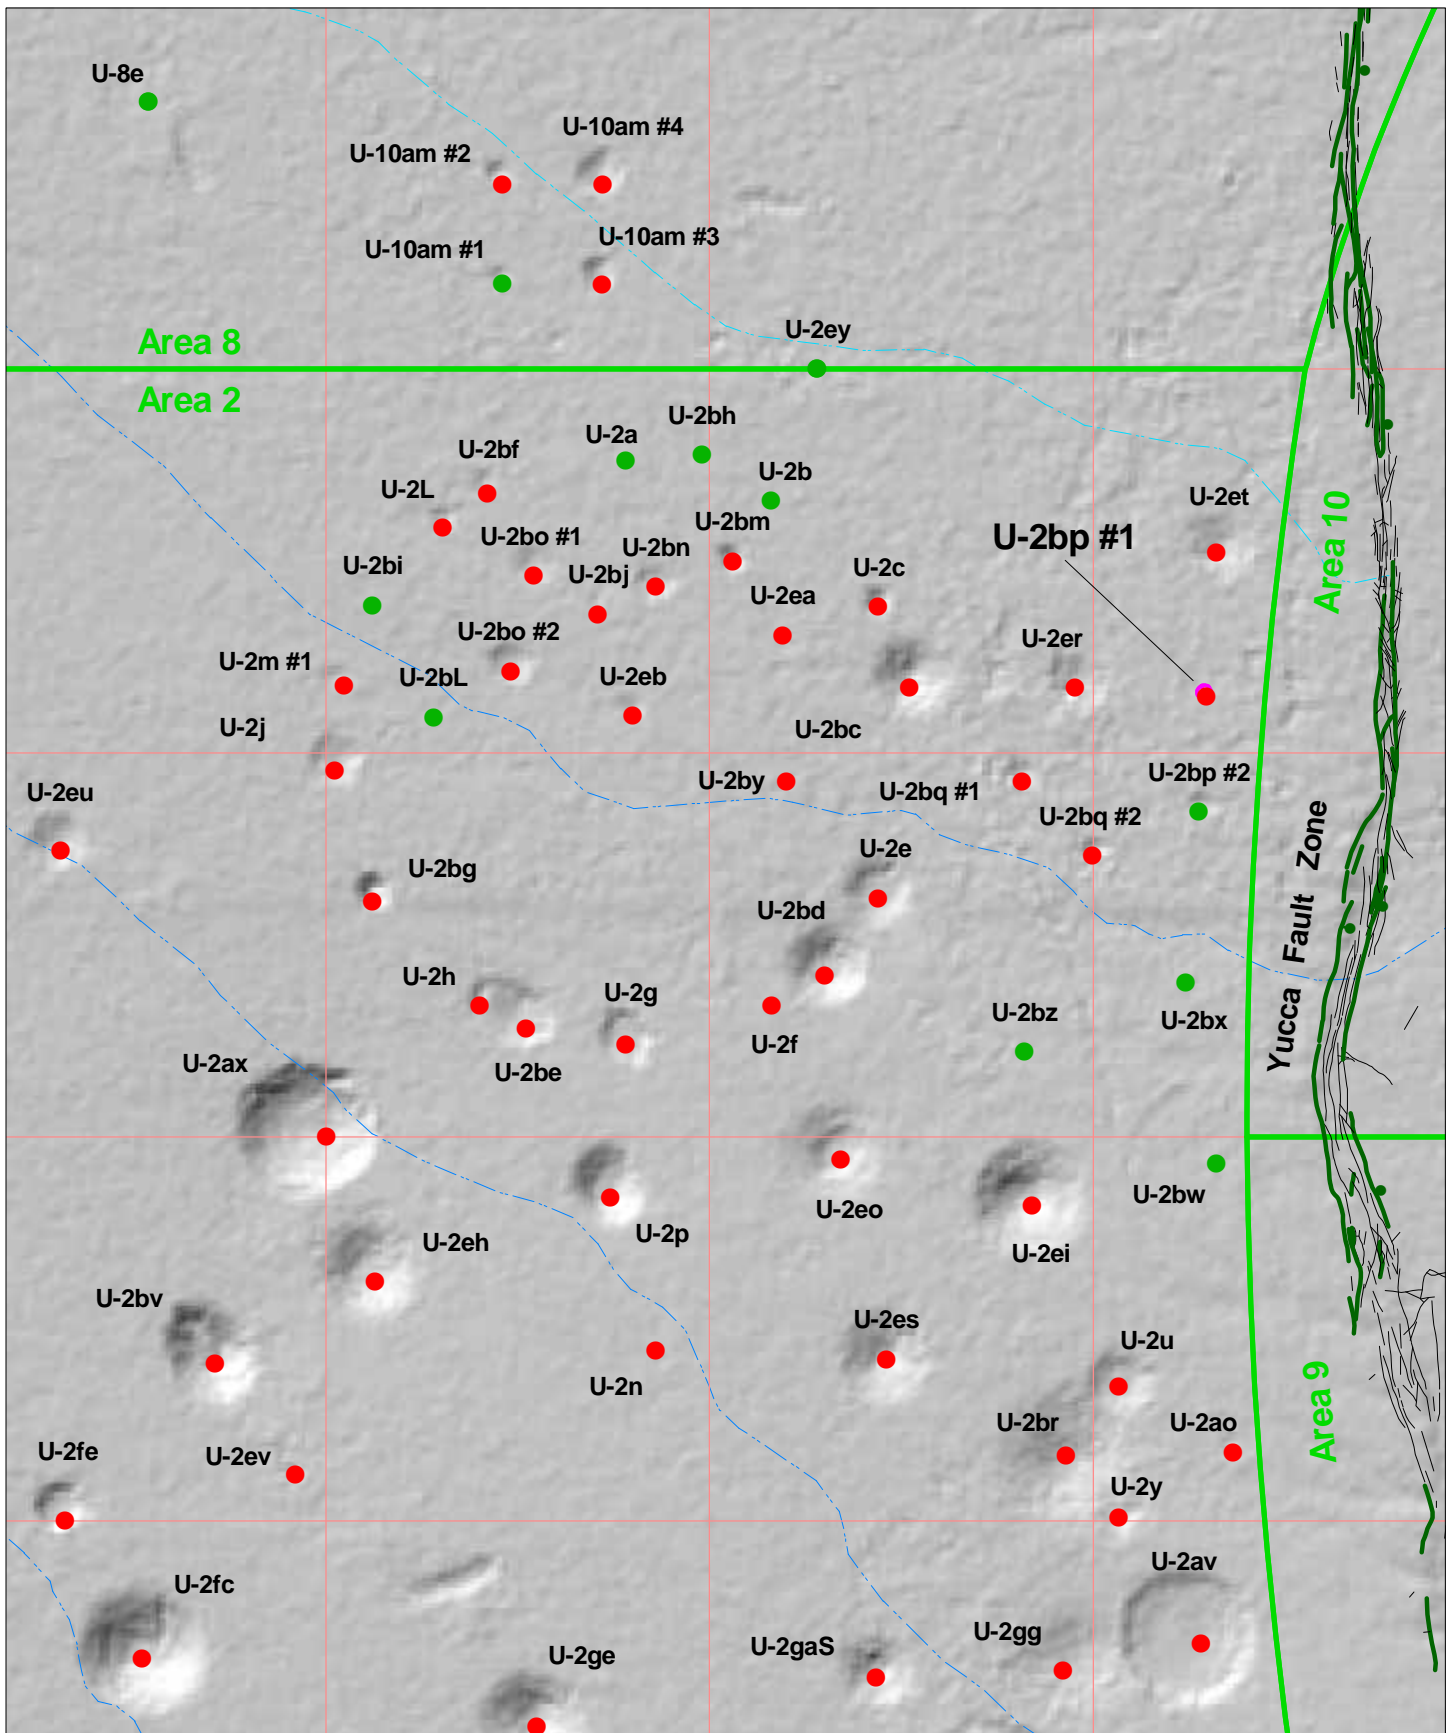

Yucca Flat: Site U-2bp #1

2000 0 2000 Feet