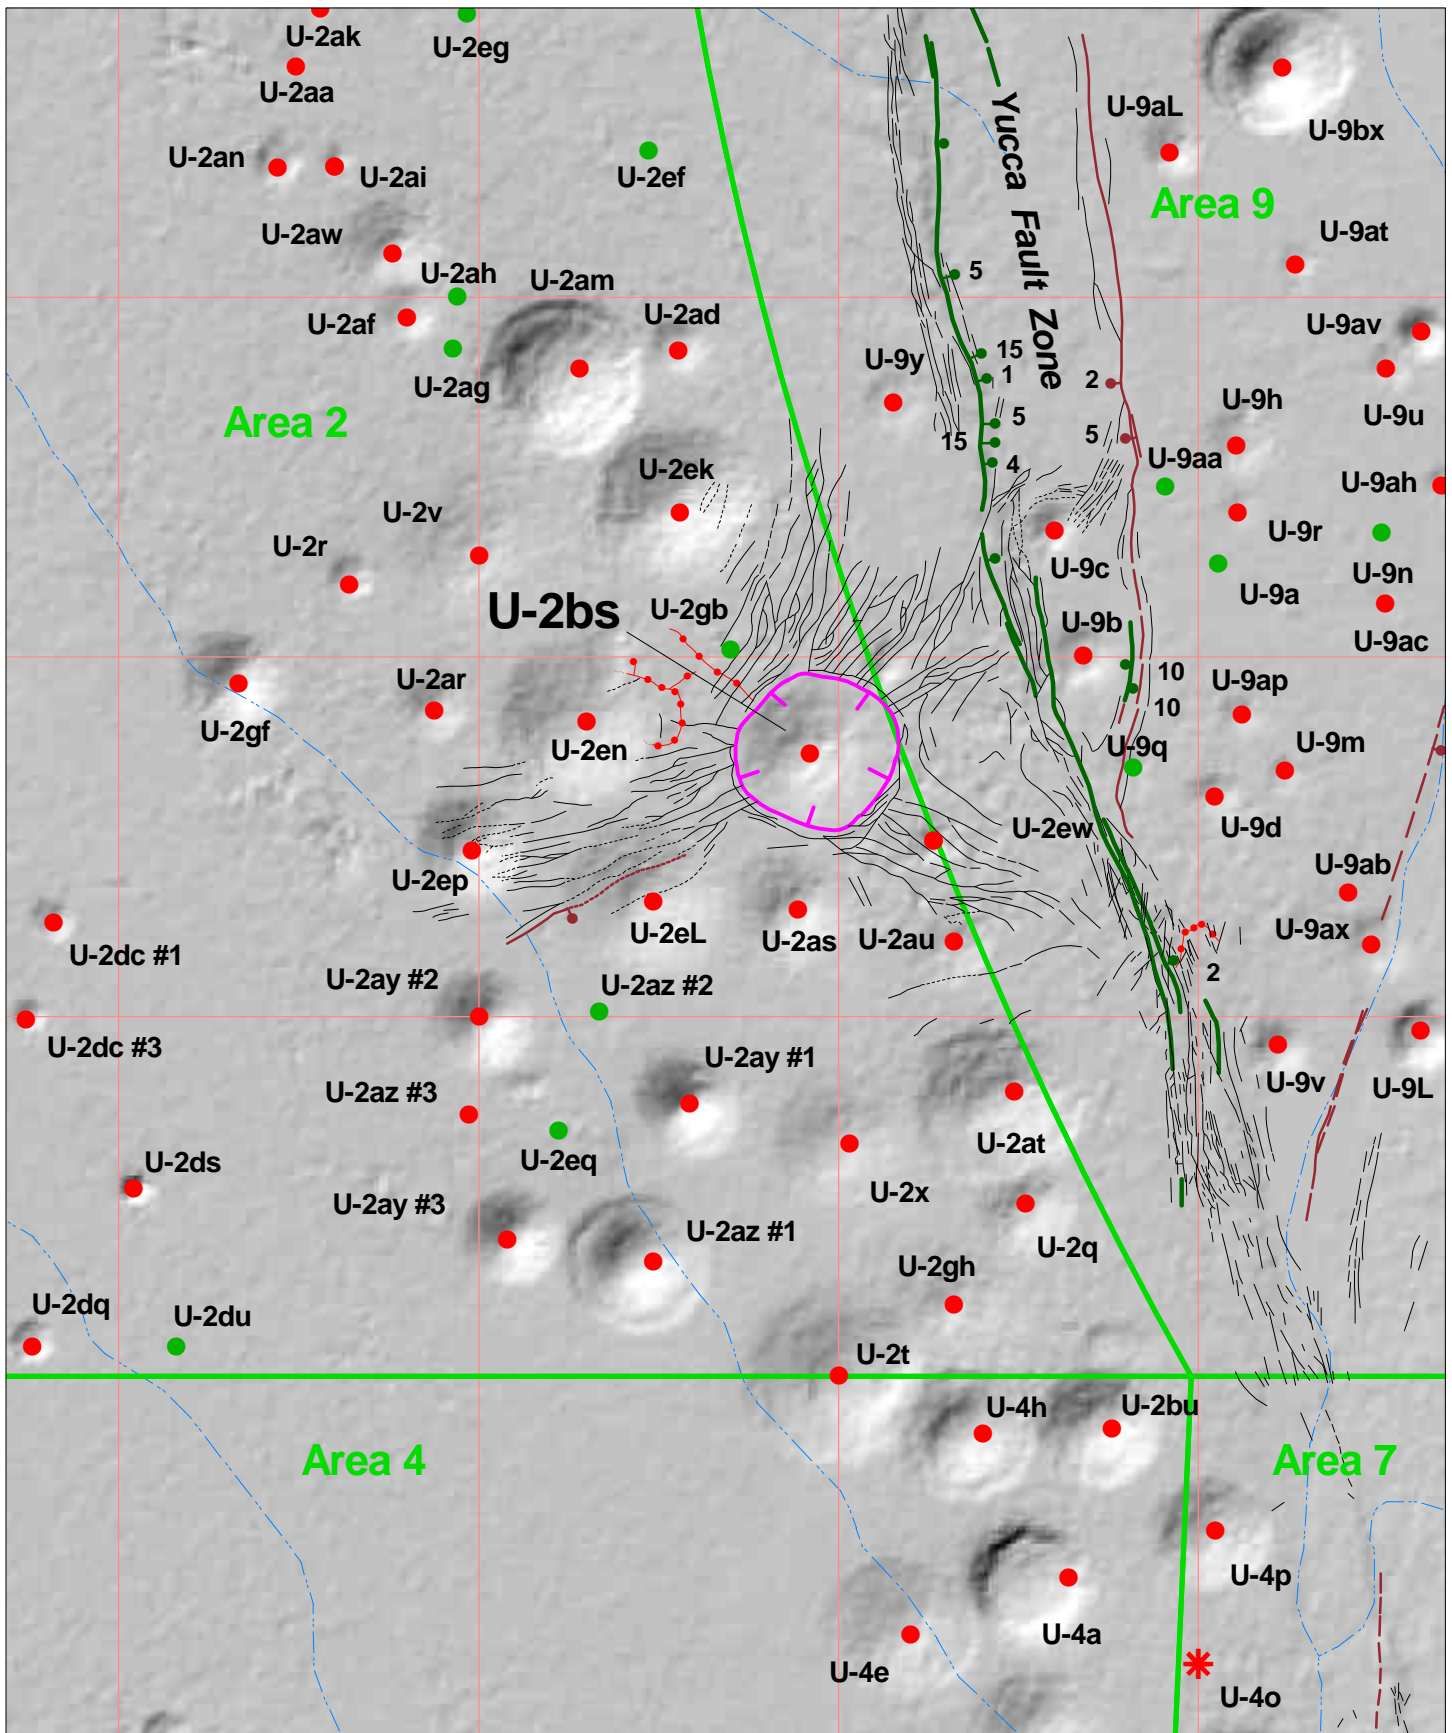

Yucca Flat: Site U-2bs

3000 0 3000 Feet