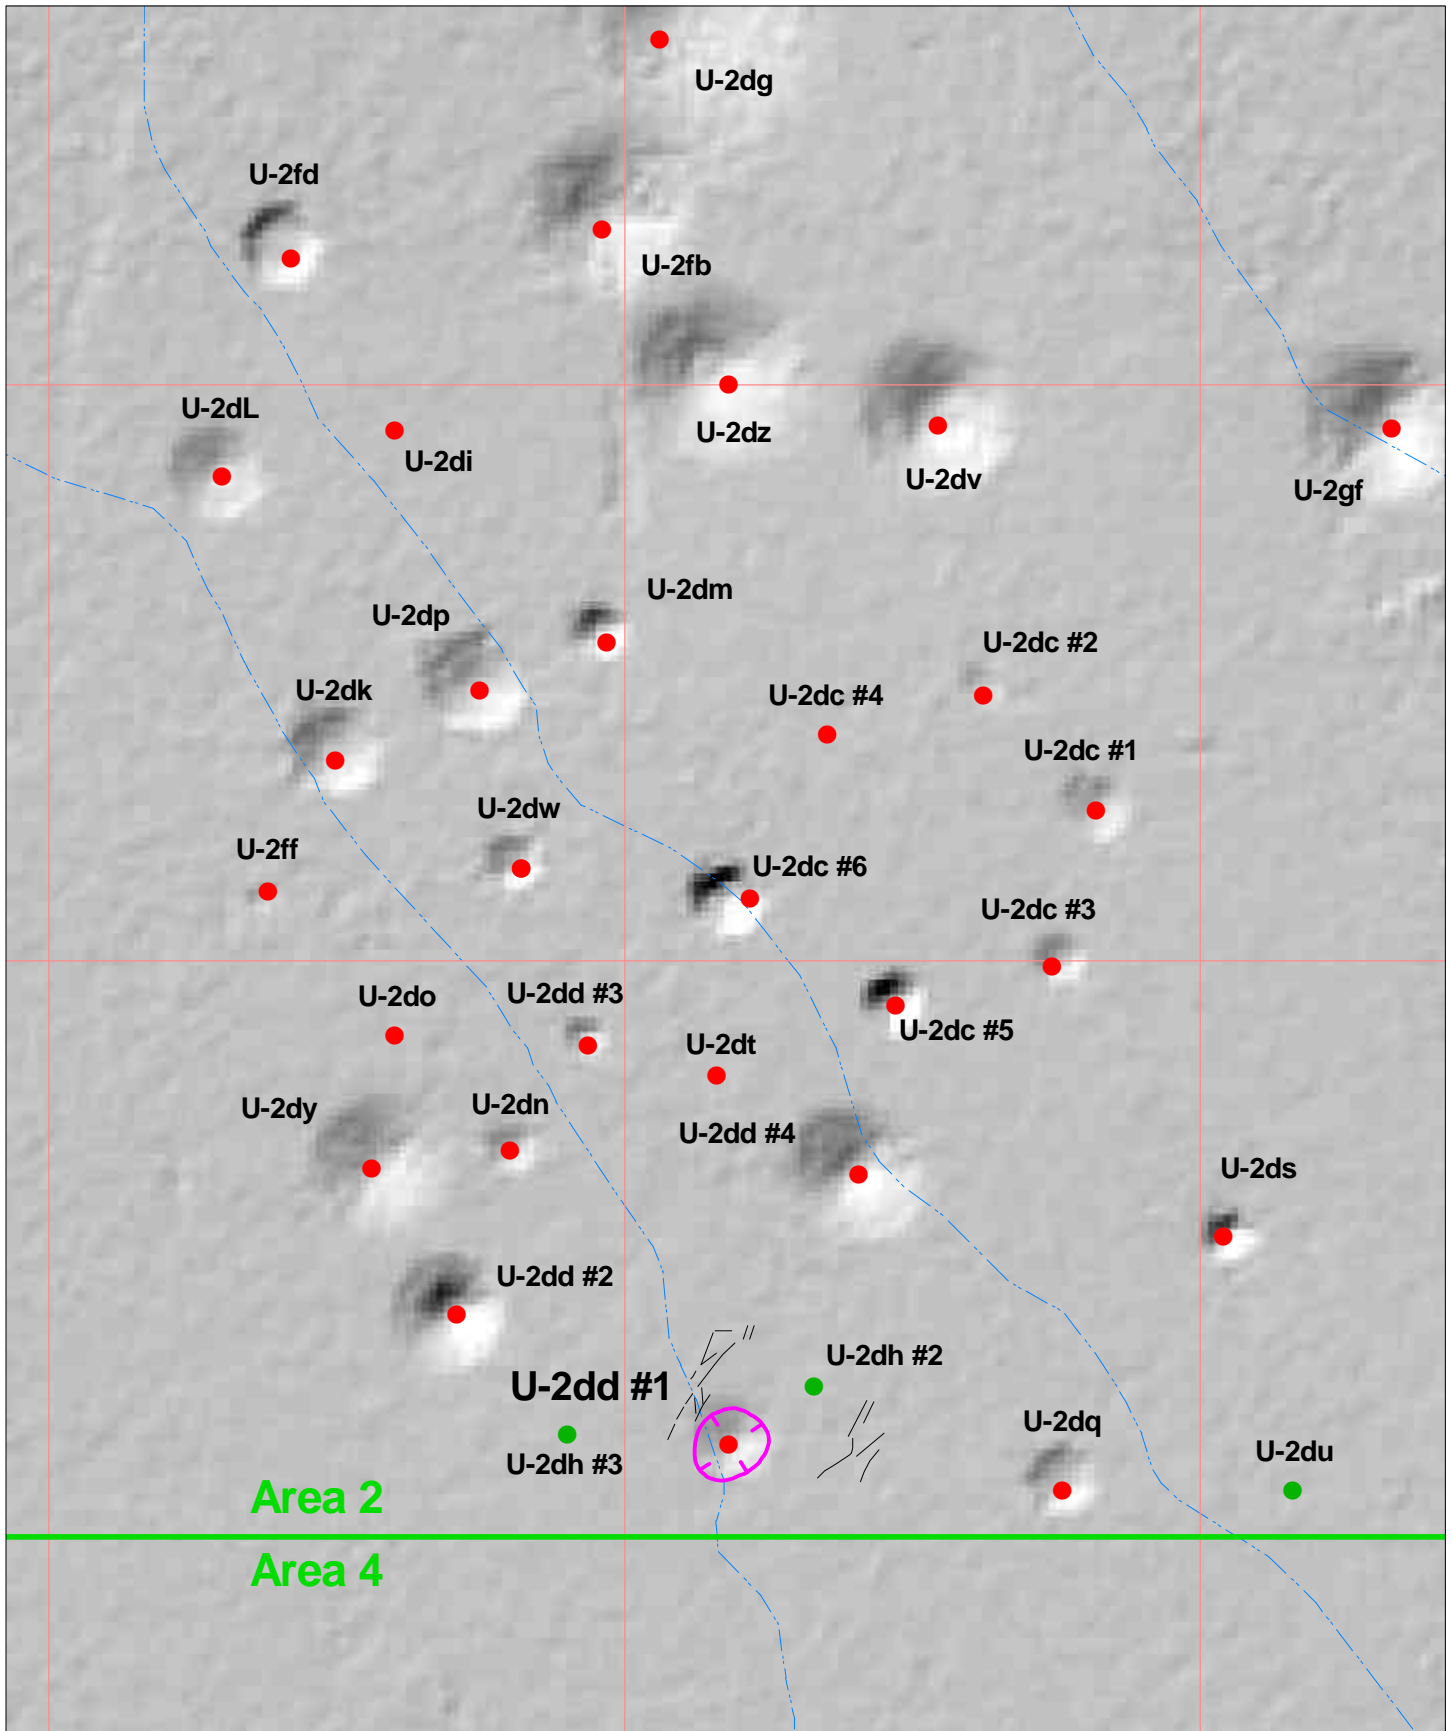

# Yucca Flat: Site U-2dd #1

2000

0

2000 Feet