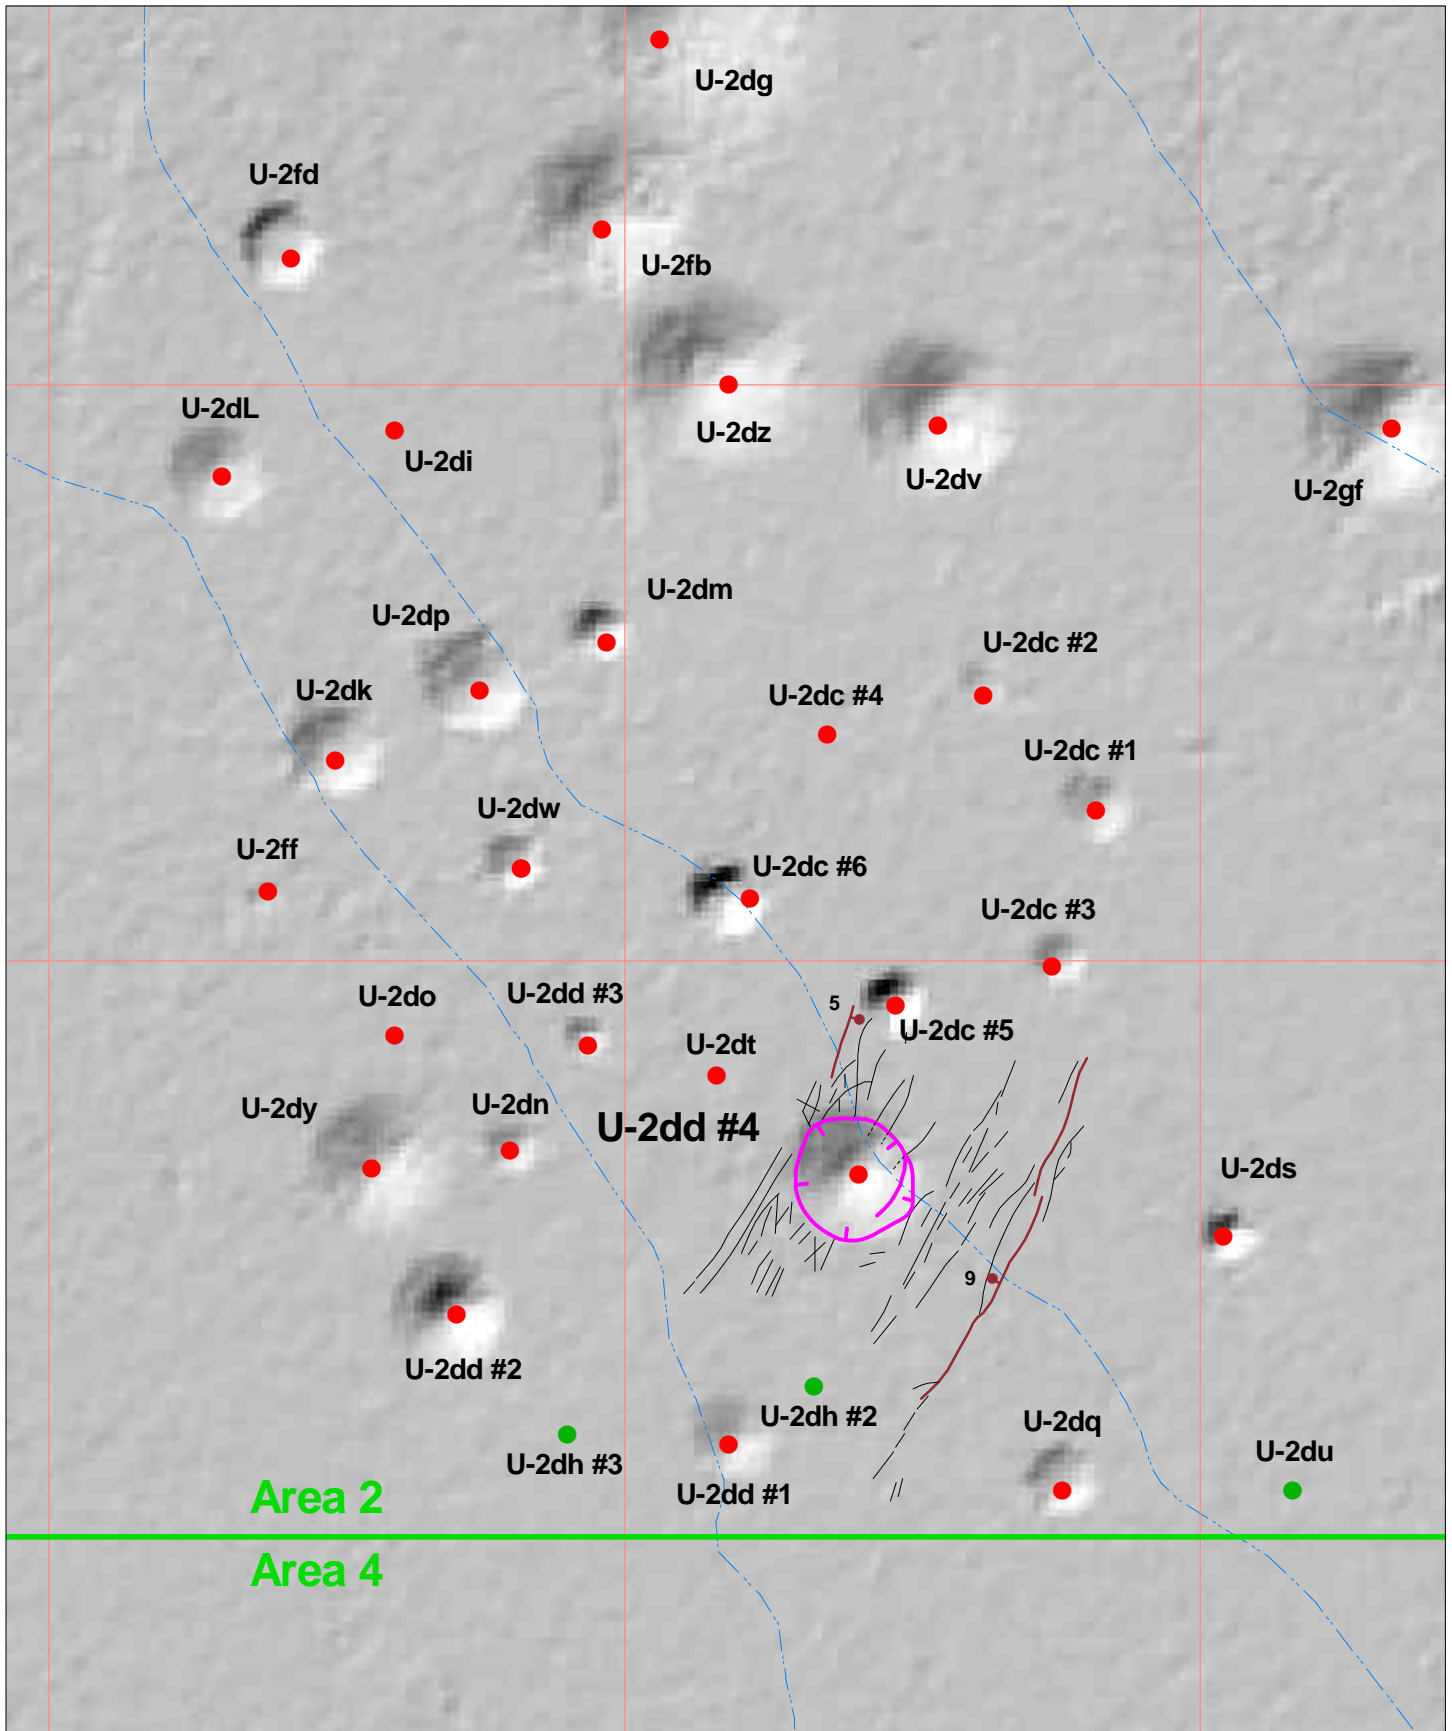

Yucca Flat: Site U-2dd #4

2000 0 2000 Feet