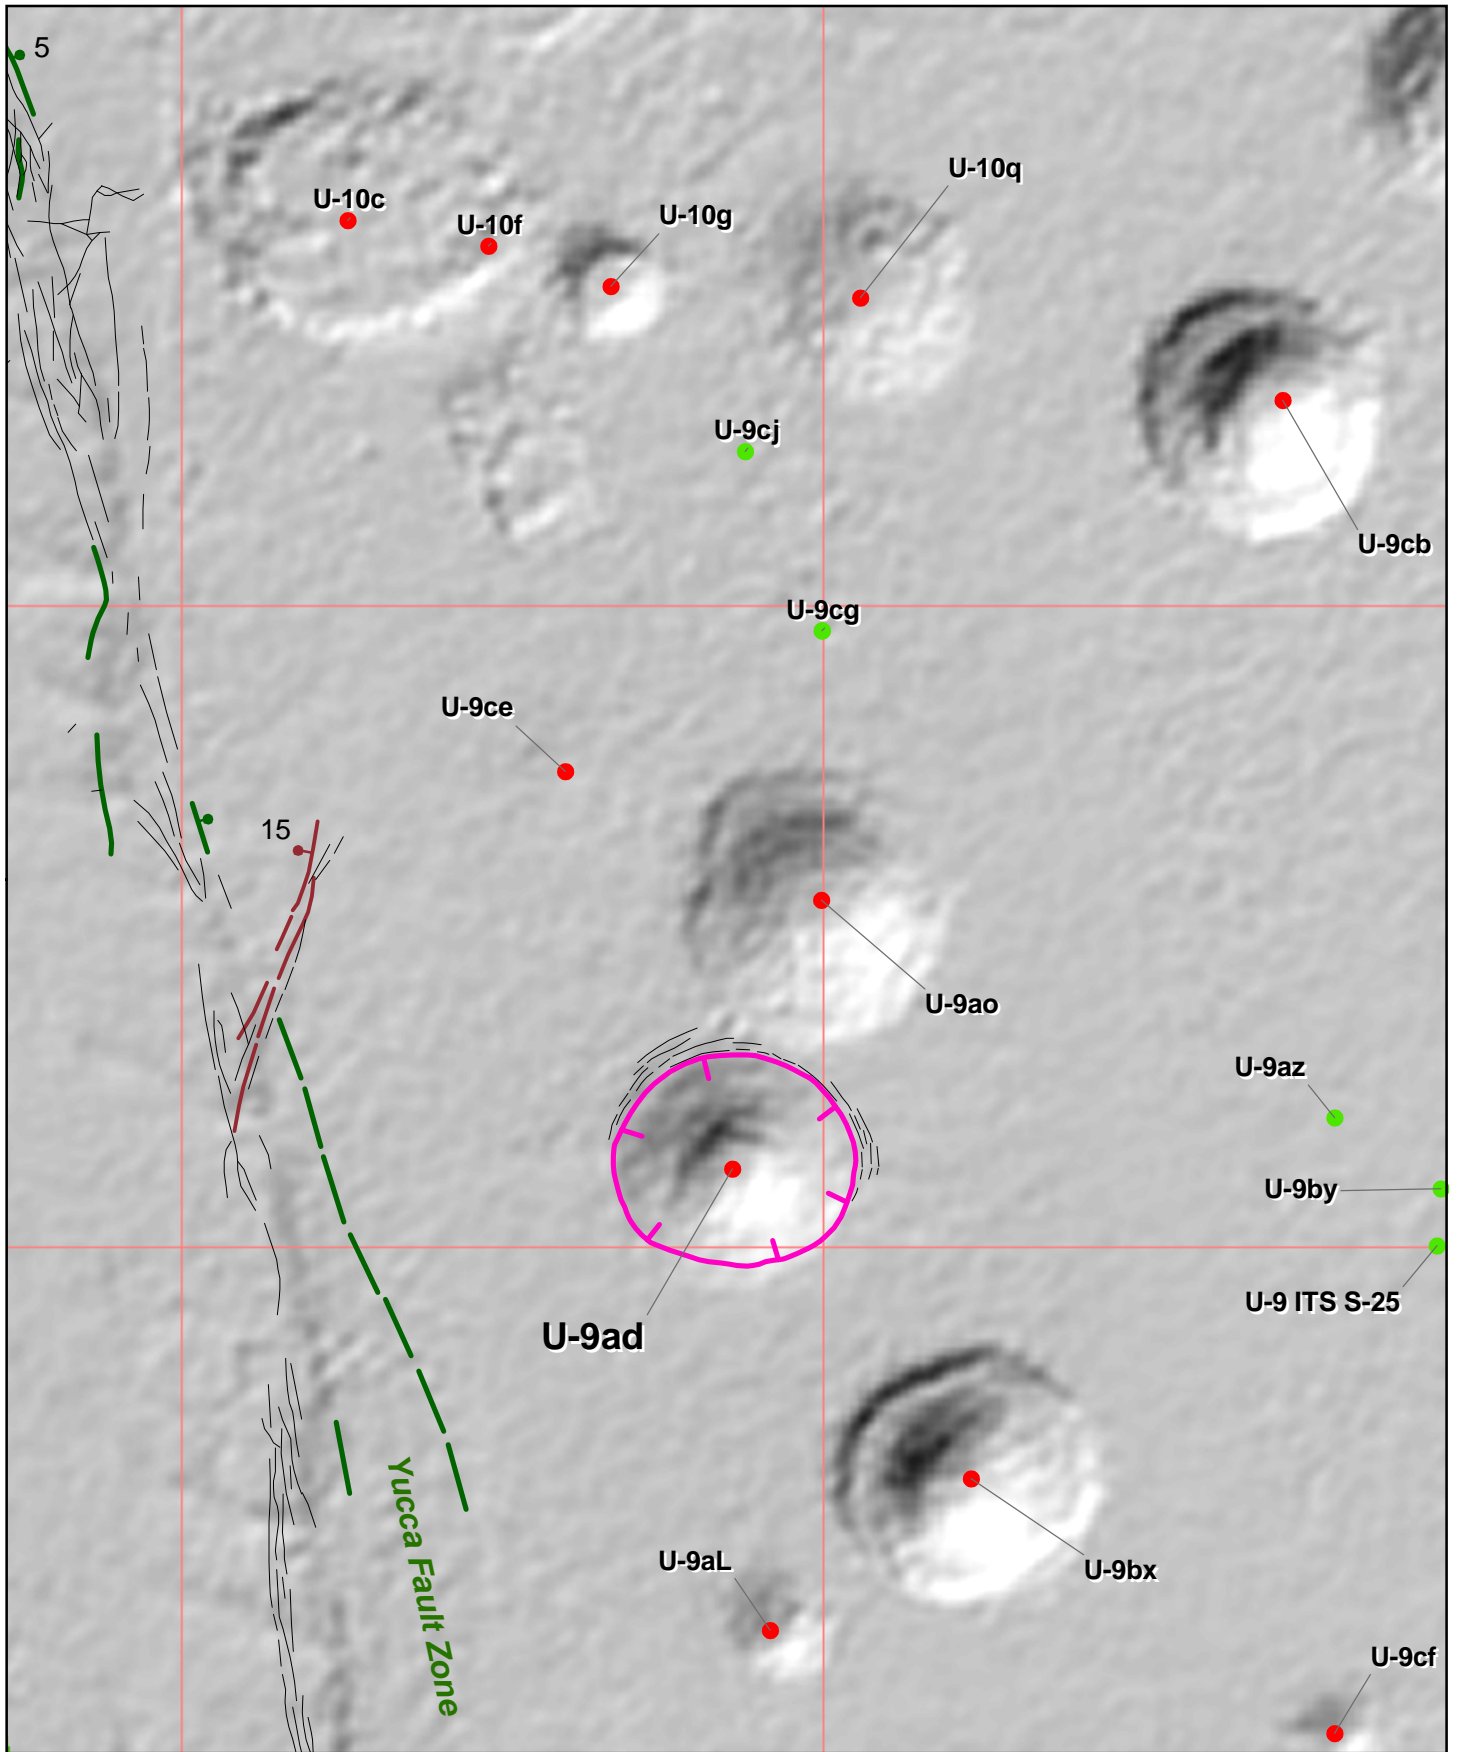

# Yucca Flat: Site U-9ad

500 0 500 1,000 1,500 Feet