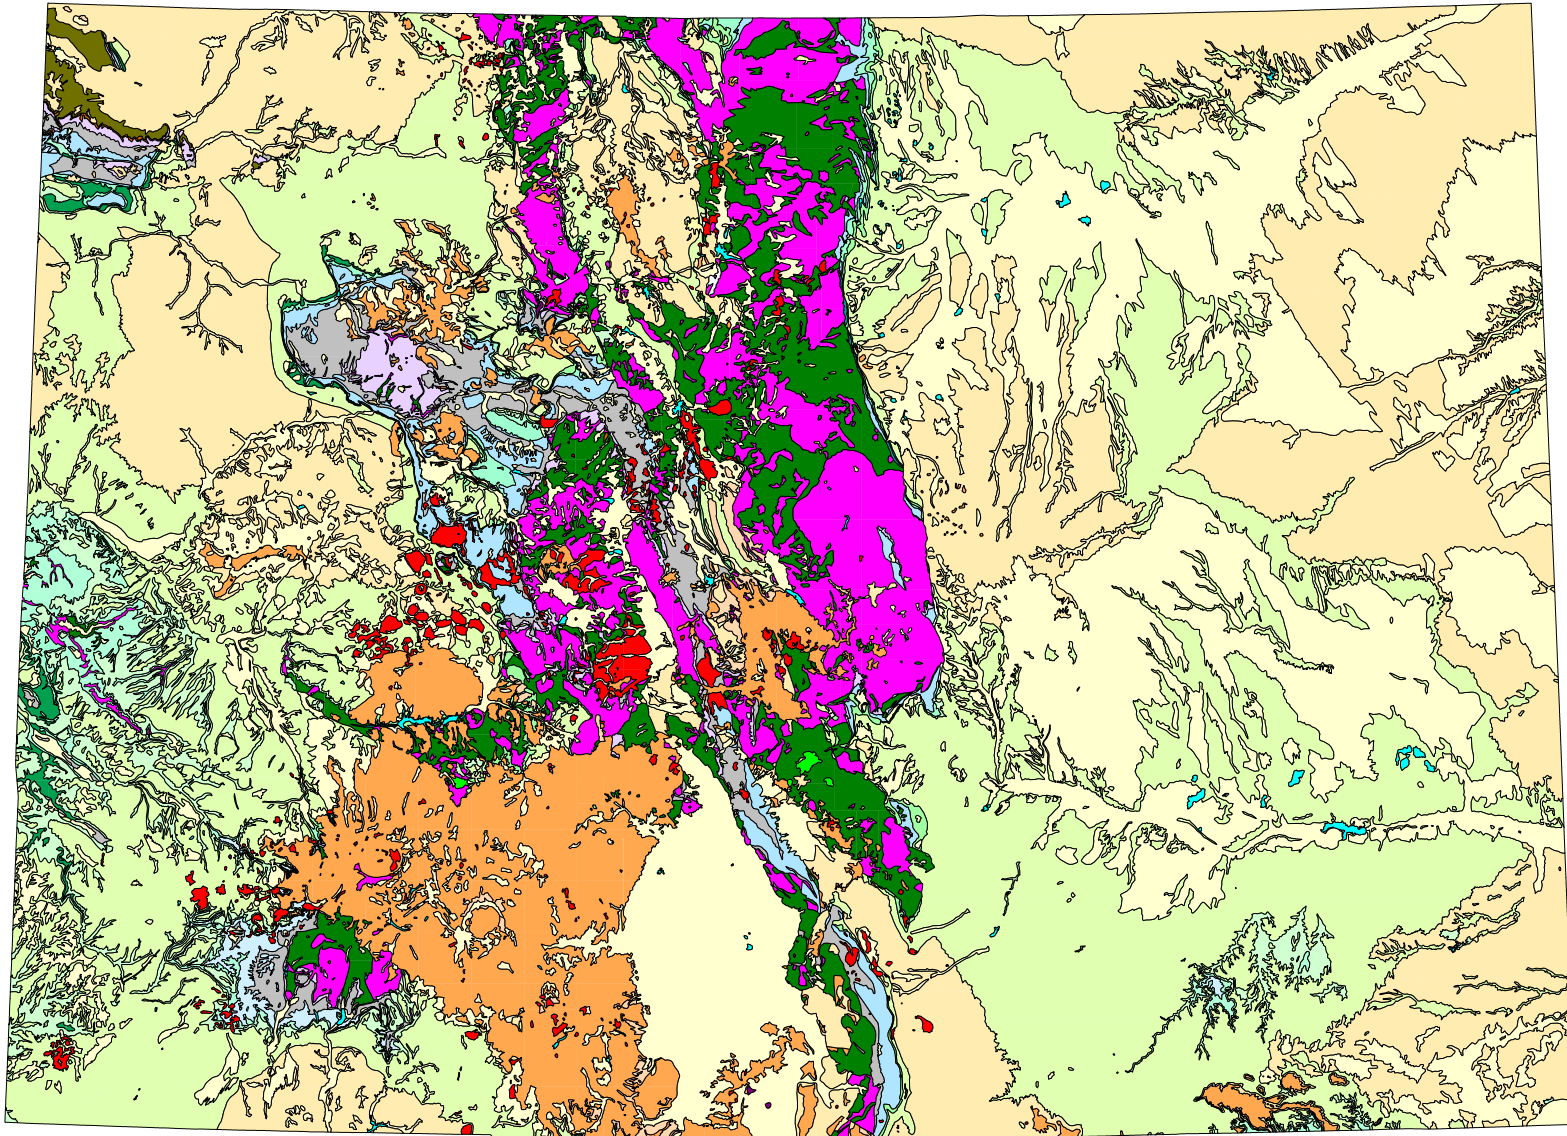

COLORADO

SIMPLIFIED GEOLOGIC MAP

Approx. Scale 1:3,000,000

Figure 5