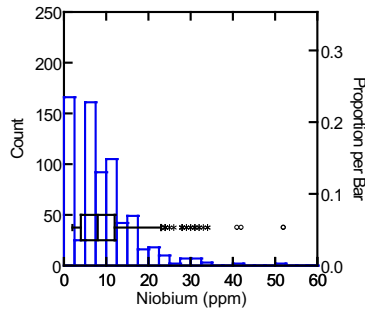

Niobium

Stream-Sediment Samples

Nb

	Nb	LnNb
N of cases	707	707
Minimum	2.000	0.693
Maximum	52.000	3.951
Median	8.000	2.079
Mean	8.993	1.903
Standard Dev	6.961	0.803
Variance	48.460	0.645
Samples set to default value: 166		