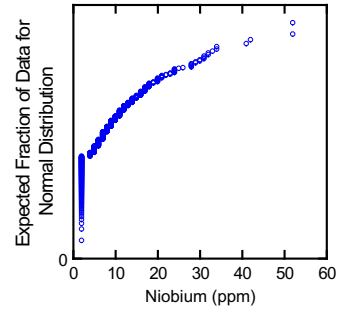

Niobium

Stream-Sediment Samples

Nb

	Nb	LnNb
N of cases	707	707
Minimum	2.000	0.693
Maximum	52.000	3.951
Median	8.000	2.079
Mean	8.993	1.903
Standard Dev	6.961	0.803
Variance	48.460	0.645
Samples set to default value: 166		