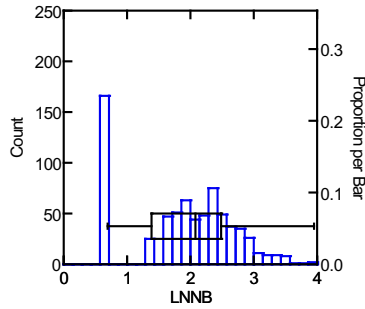

Niobium

Stream-Sediment Samples

Nb

	Nb	LnNb
N of cases	707	707
Minimum	2.000	0.693
Maximum	52.000	3.951
Median	8.000	2.079
Mean	8.993	1.903
Standard Dev	6.961	0.803
Variance	48.460	0.645
Samples set to default value: 166		