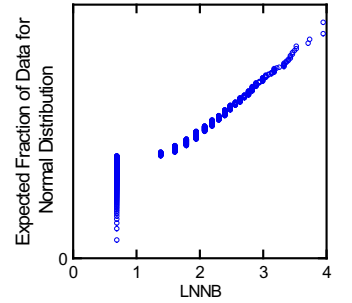

Niobium

Stream-Sediment Samples

Nb

	Nb	LnNb
N of cases	707	707
Minimum	2.000	0.693
Maximum	52.000	3.951
Median	8.000	2.079
Mean	8.993	1.903
Standard Dev	6.961	0.803
Variance	48.460	0.645
Samples set to default value: 166		