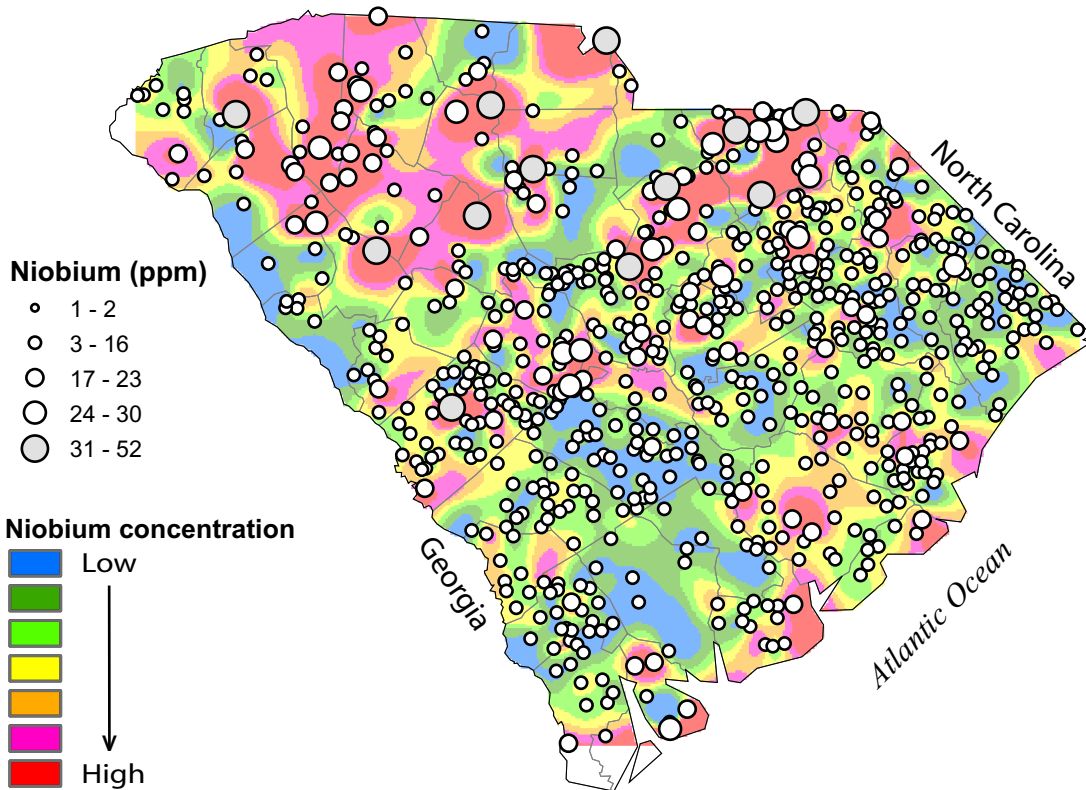

Niobium

Stream-Sediment Samples

Nb

	Nb	LnNb
N of cases	707	707
Minimum	2.000	0.693
Maximum	52.000	3.951
Median	8.000	2.079
Mean	8.993	1.903
Standard Dev	6.961	0.803
Variance	48.460	0.645
Samples set to default value: 166		

1:3,380,000