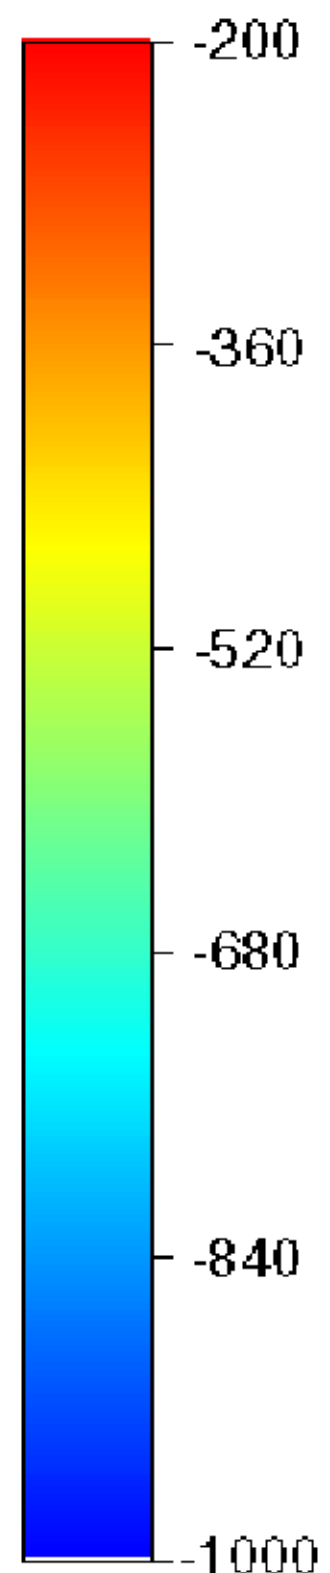

105°52'30"W 105°50'0"W 105°47'30"W 105°45'0"W

nanoTeslas

Illuminated from the east

Central San Luis Basin Aeromagnetic Survey
Color shaded-relief image of continued, reduced-to-pole (RTP) magnetic data,
Alamosa East area.