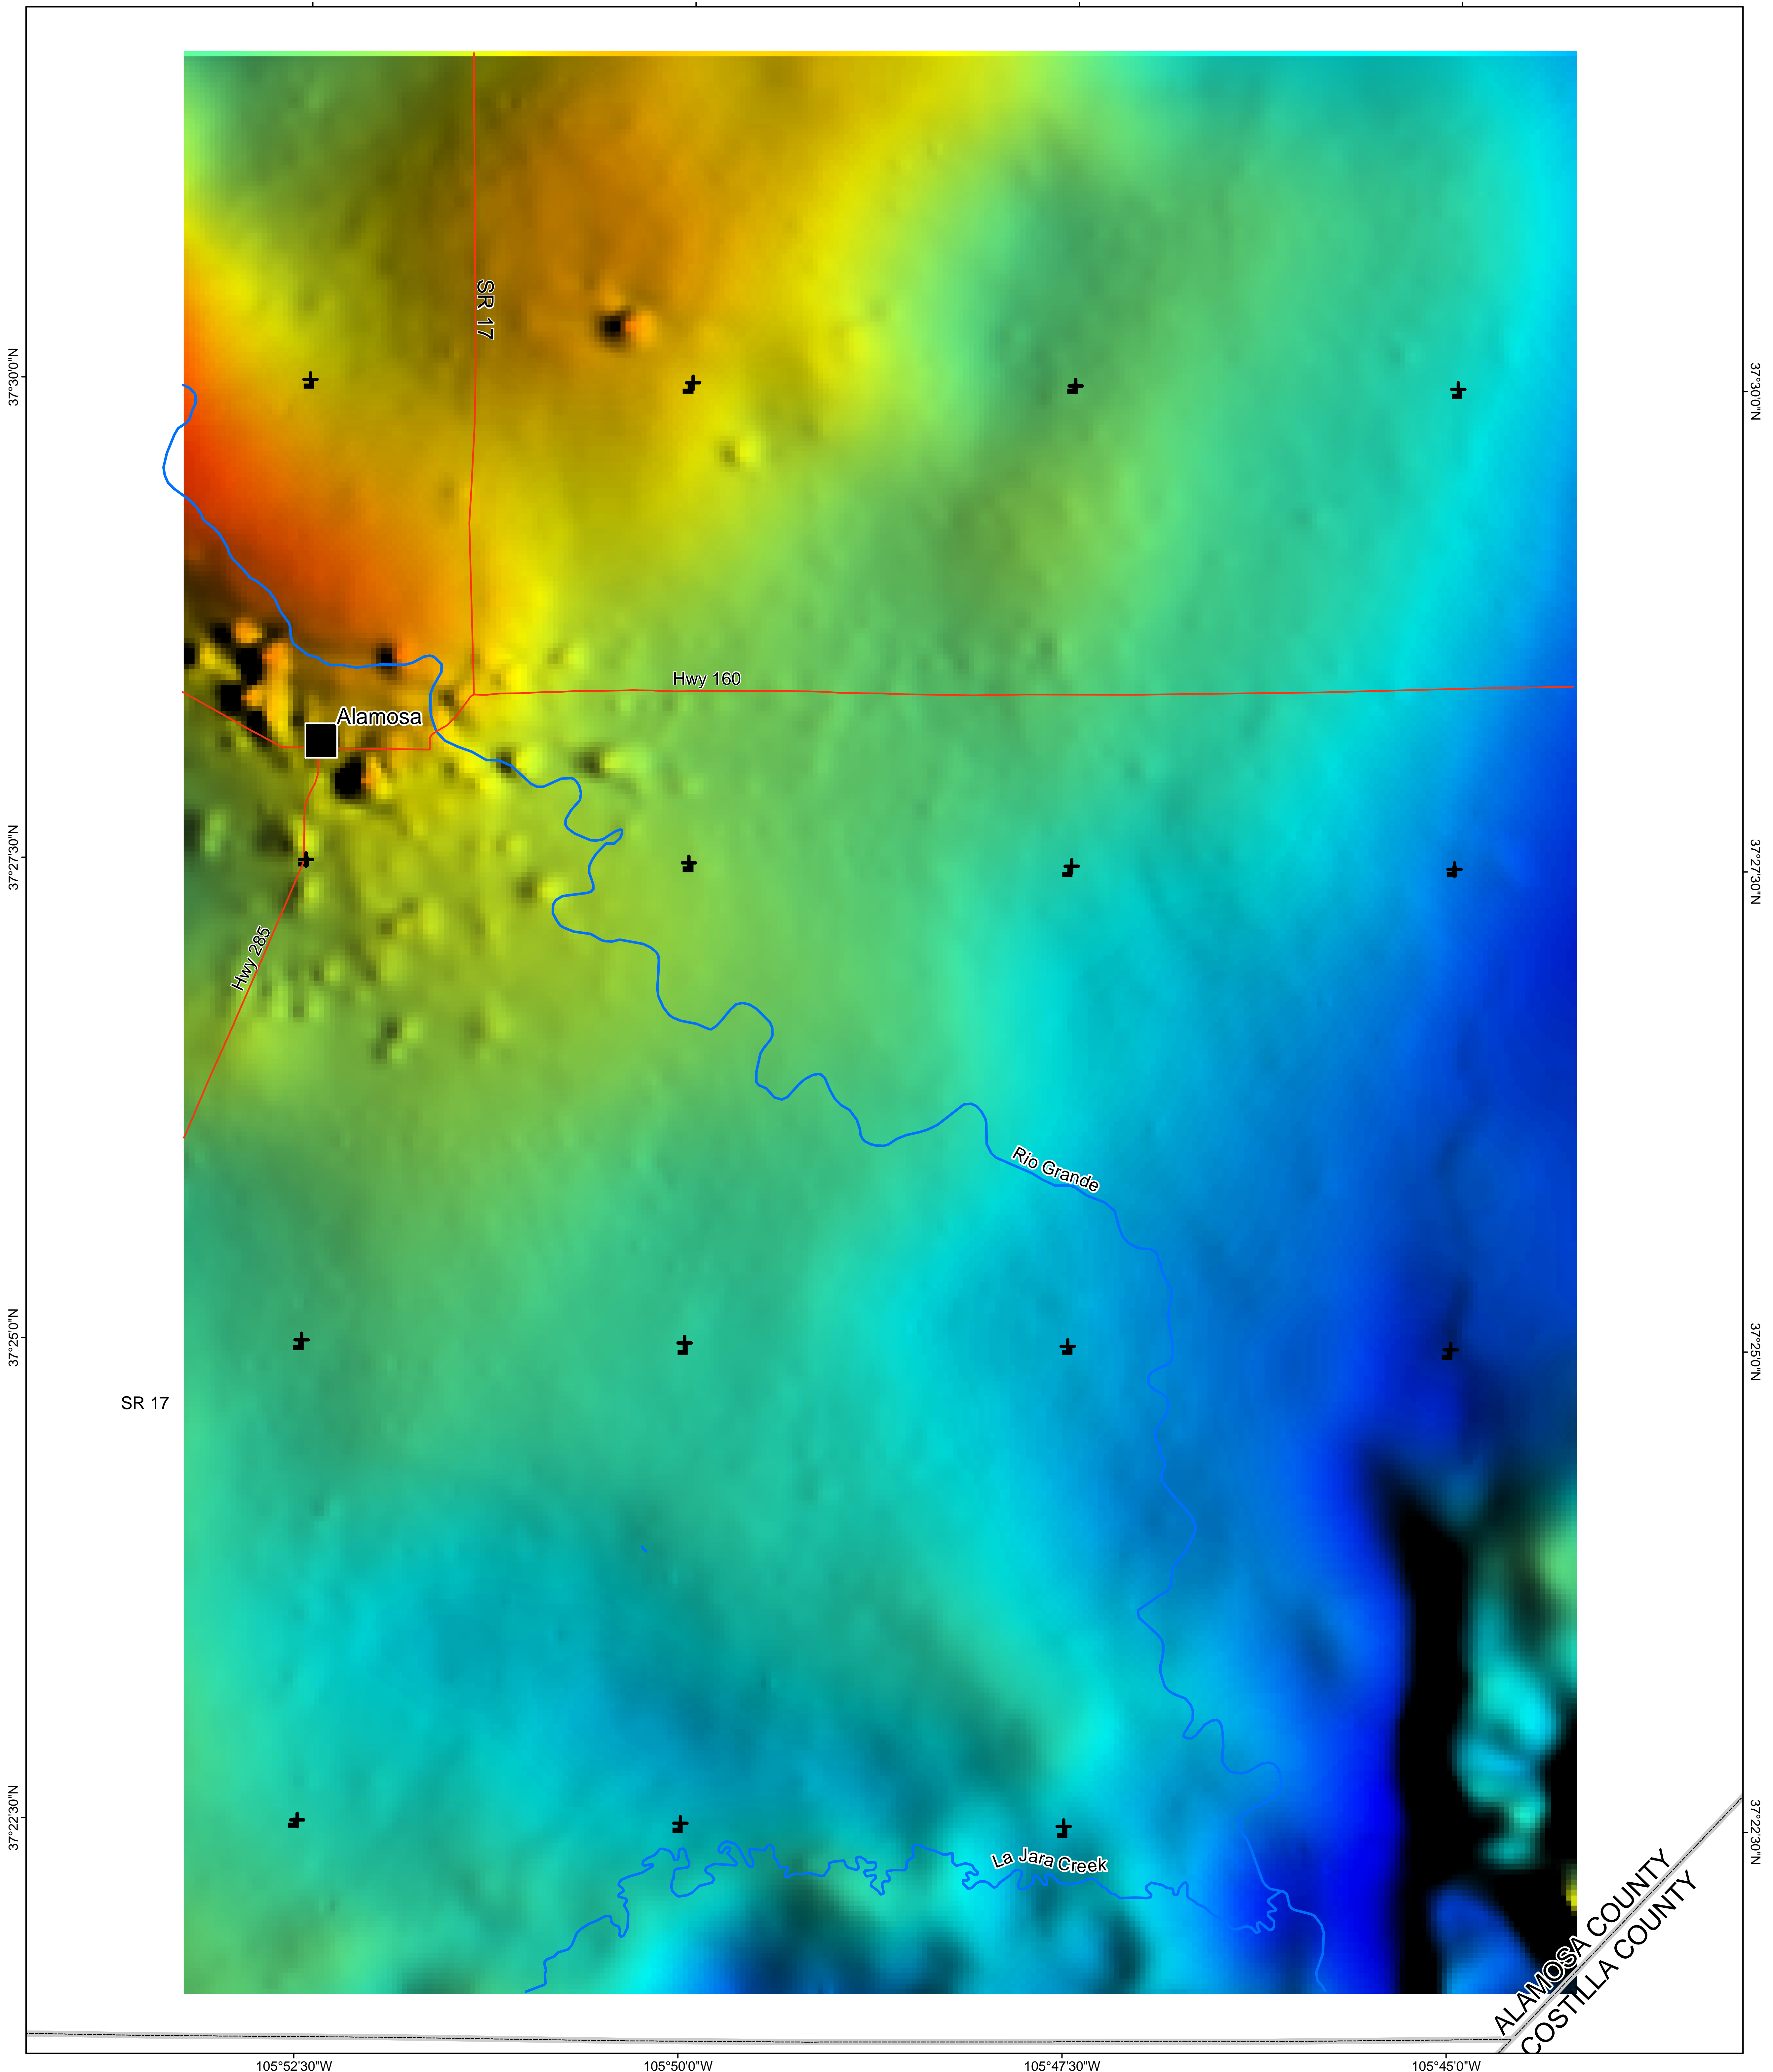

105°52'30"W 105°50'0"W 105°47'30"W 105°45'0"W

nanoTeslas

Illuminated from the east

Central San Luis Basin Aeromagnetic Survey
Color shaded-relief image of continued, reduced-to-pole (RTP) magnetic data,
Alamosa East area.