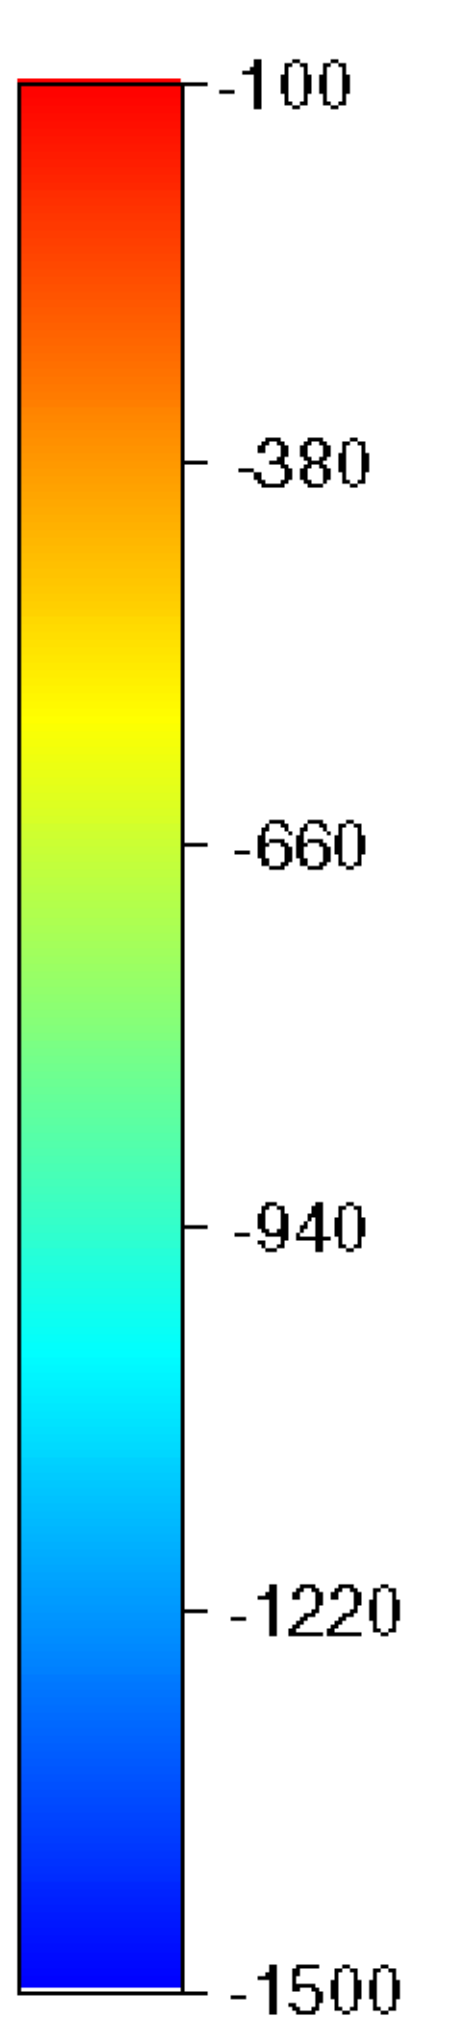

105°37'30"W      105°35'0"W      105°32'30"W      105°30'0"W

nanoTeslas

Illuminated from the East

Central San Luis Basin Aeromagnetic Survey  
Color shaded-relief image of continued, reduced-to-pole (RTP) magnetic data,  
Blanca area.