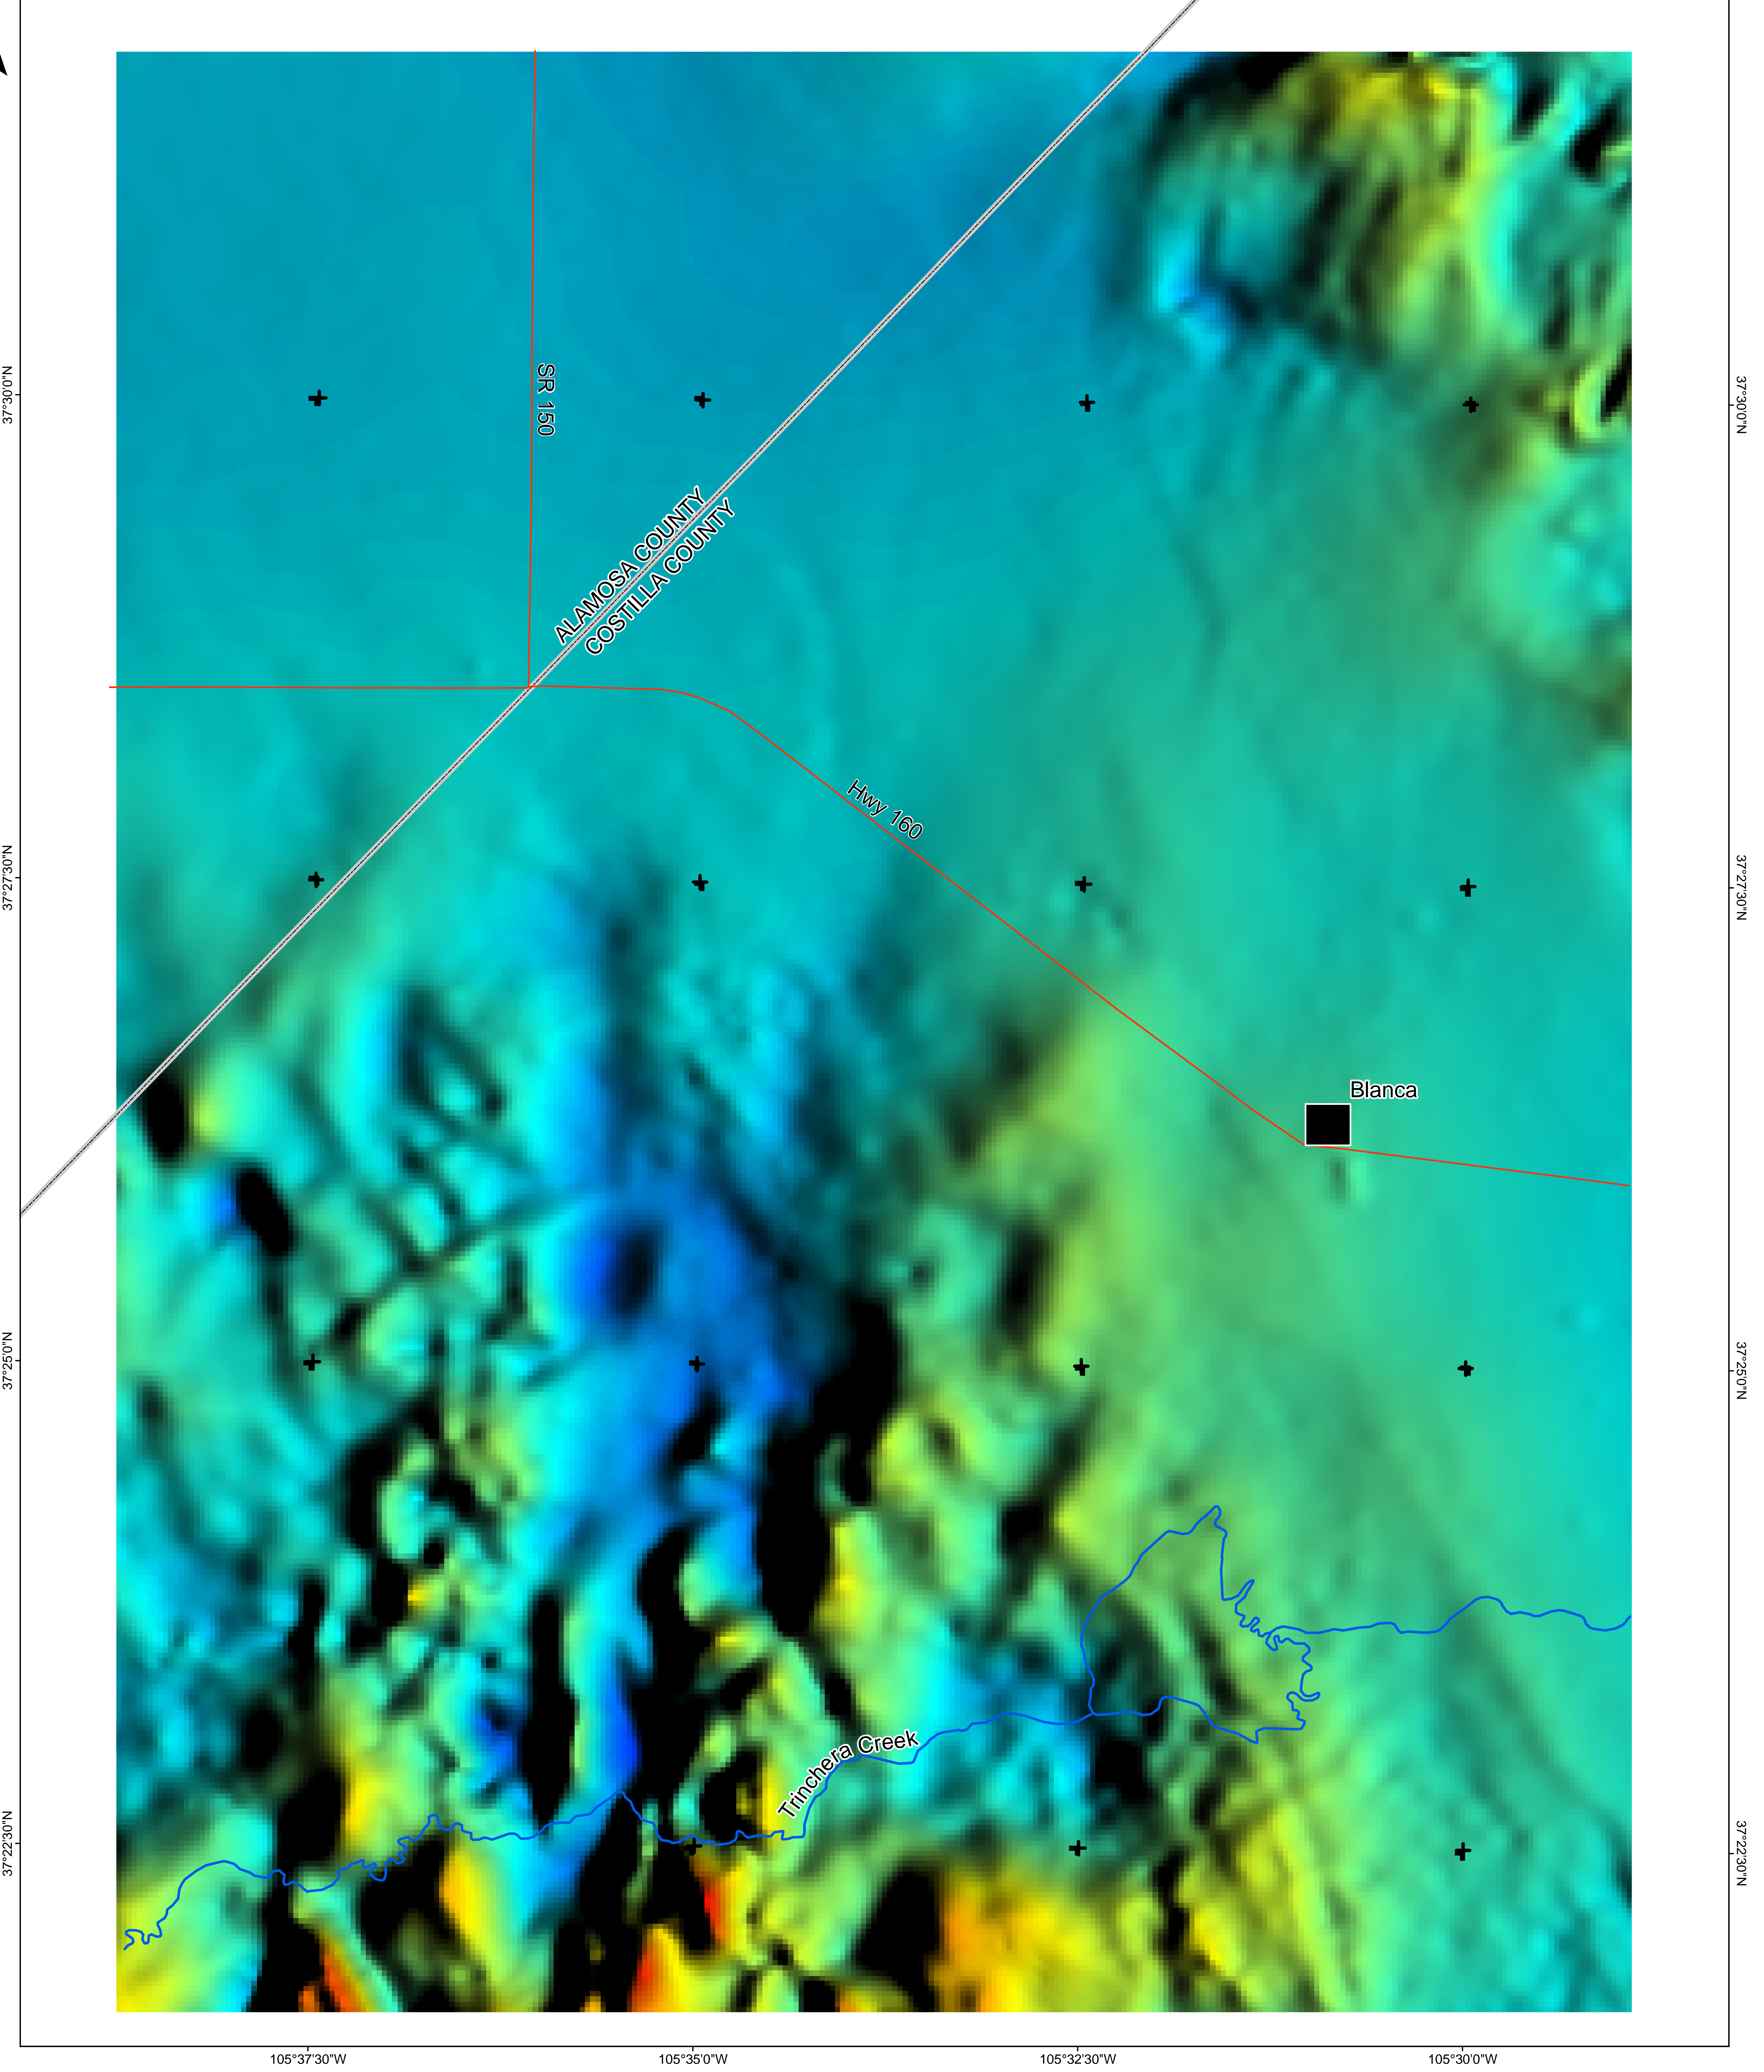

105°37'30"W      105°35'0"W      105°32'30"W      105°30'0"W

nanoTeslas

Illuminated from the East

Central San Luis Basin Aeromagnetic Survey  
Color shaded-relief image of continued, reduced-to-pole (RTP) magnetic data,  
Blanca area.