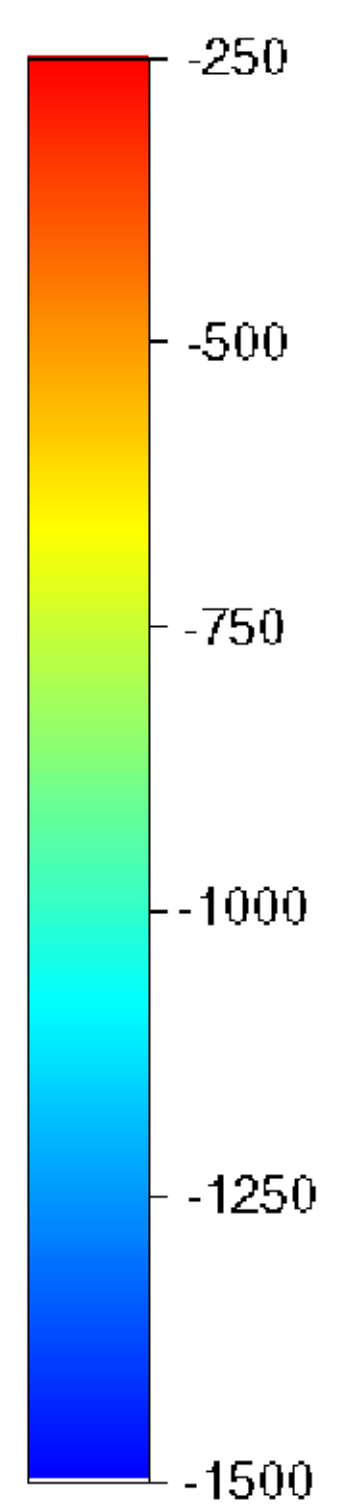

nanoTeslas

Illuminated from the east

Central San Luis Basin Aeromagnetic Survey
Color shaded-relief image of continued, reduced-to-pole(RTP) magnetic data,
Fort Garland SW area.