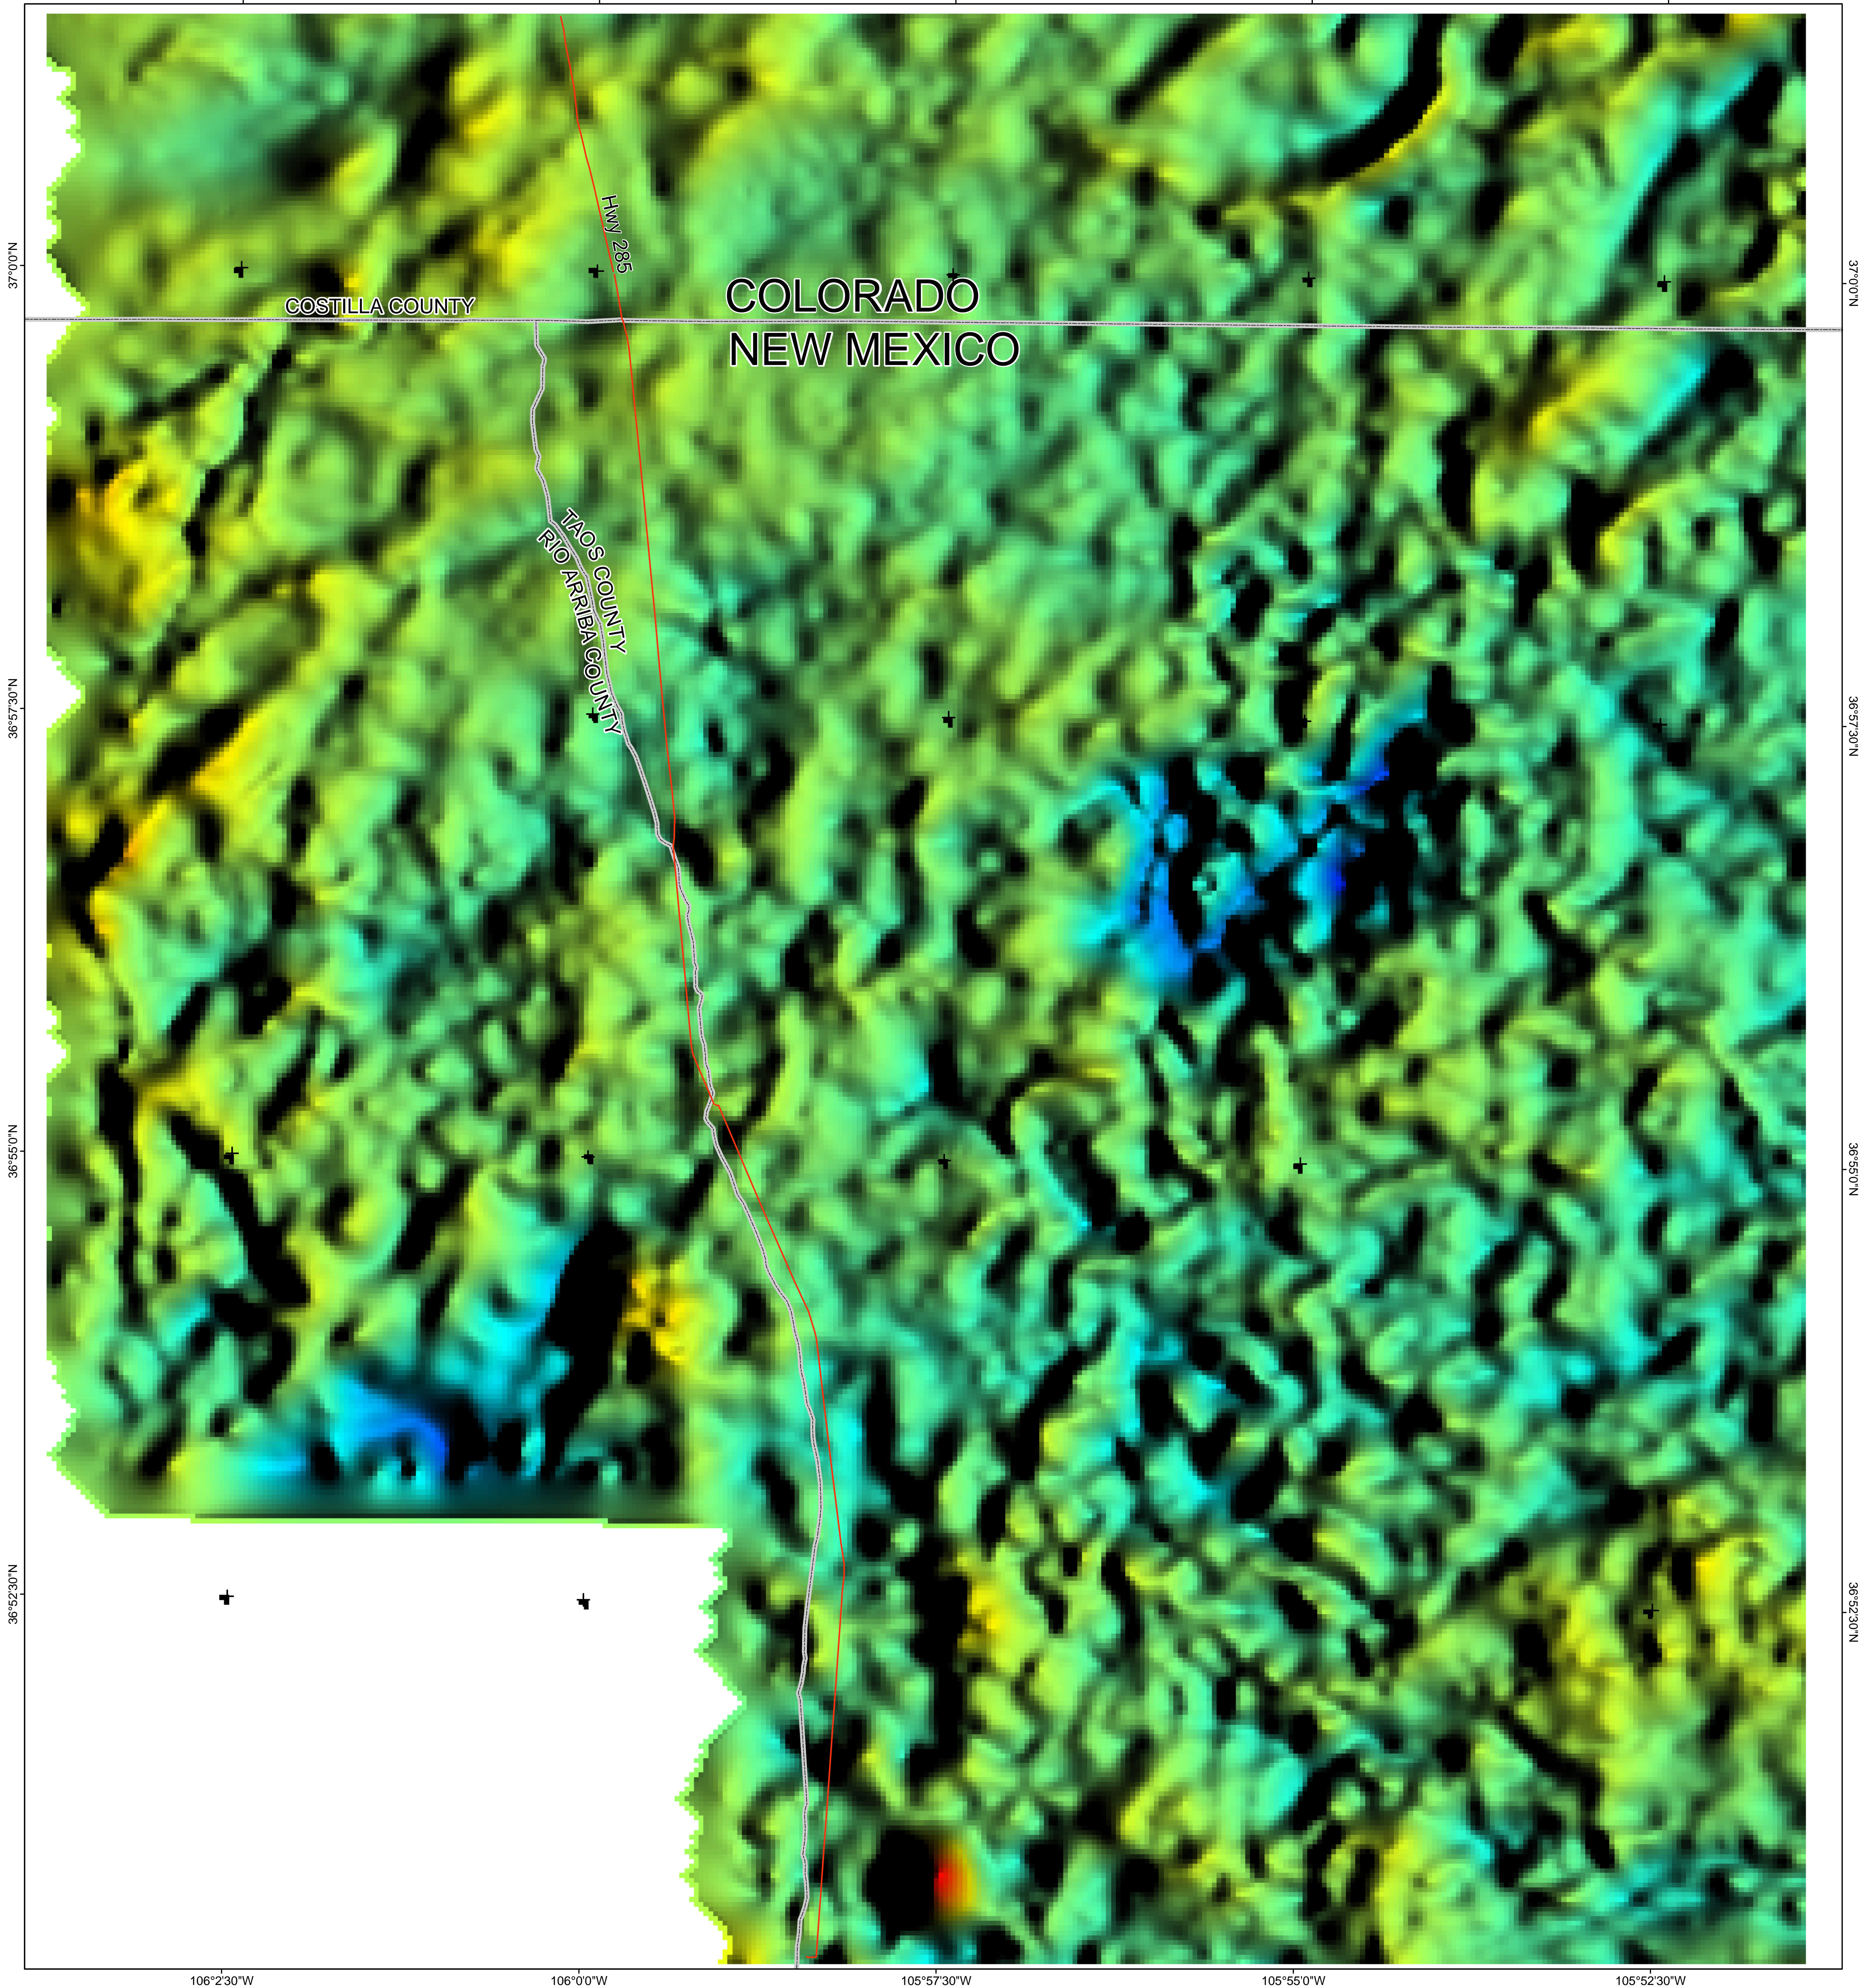

106°2'30"W 106°0'0"W 105°57'30"W 105°55'0"W 105°52'30"W

Central San Luis Basin Aeromagnetic Survey
Color shaded-relief image of continued, reduced-to-pole (RTP) magnetic data,
Pinabetoso Peaks area.