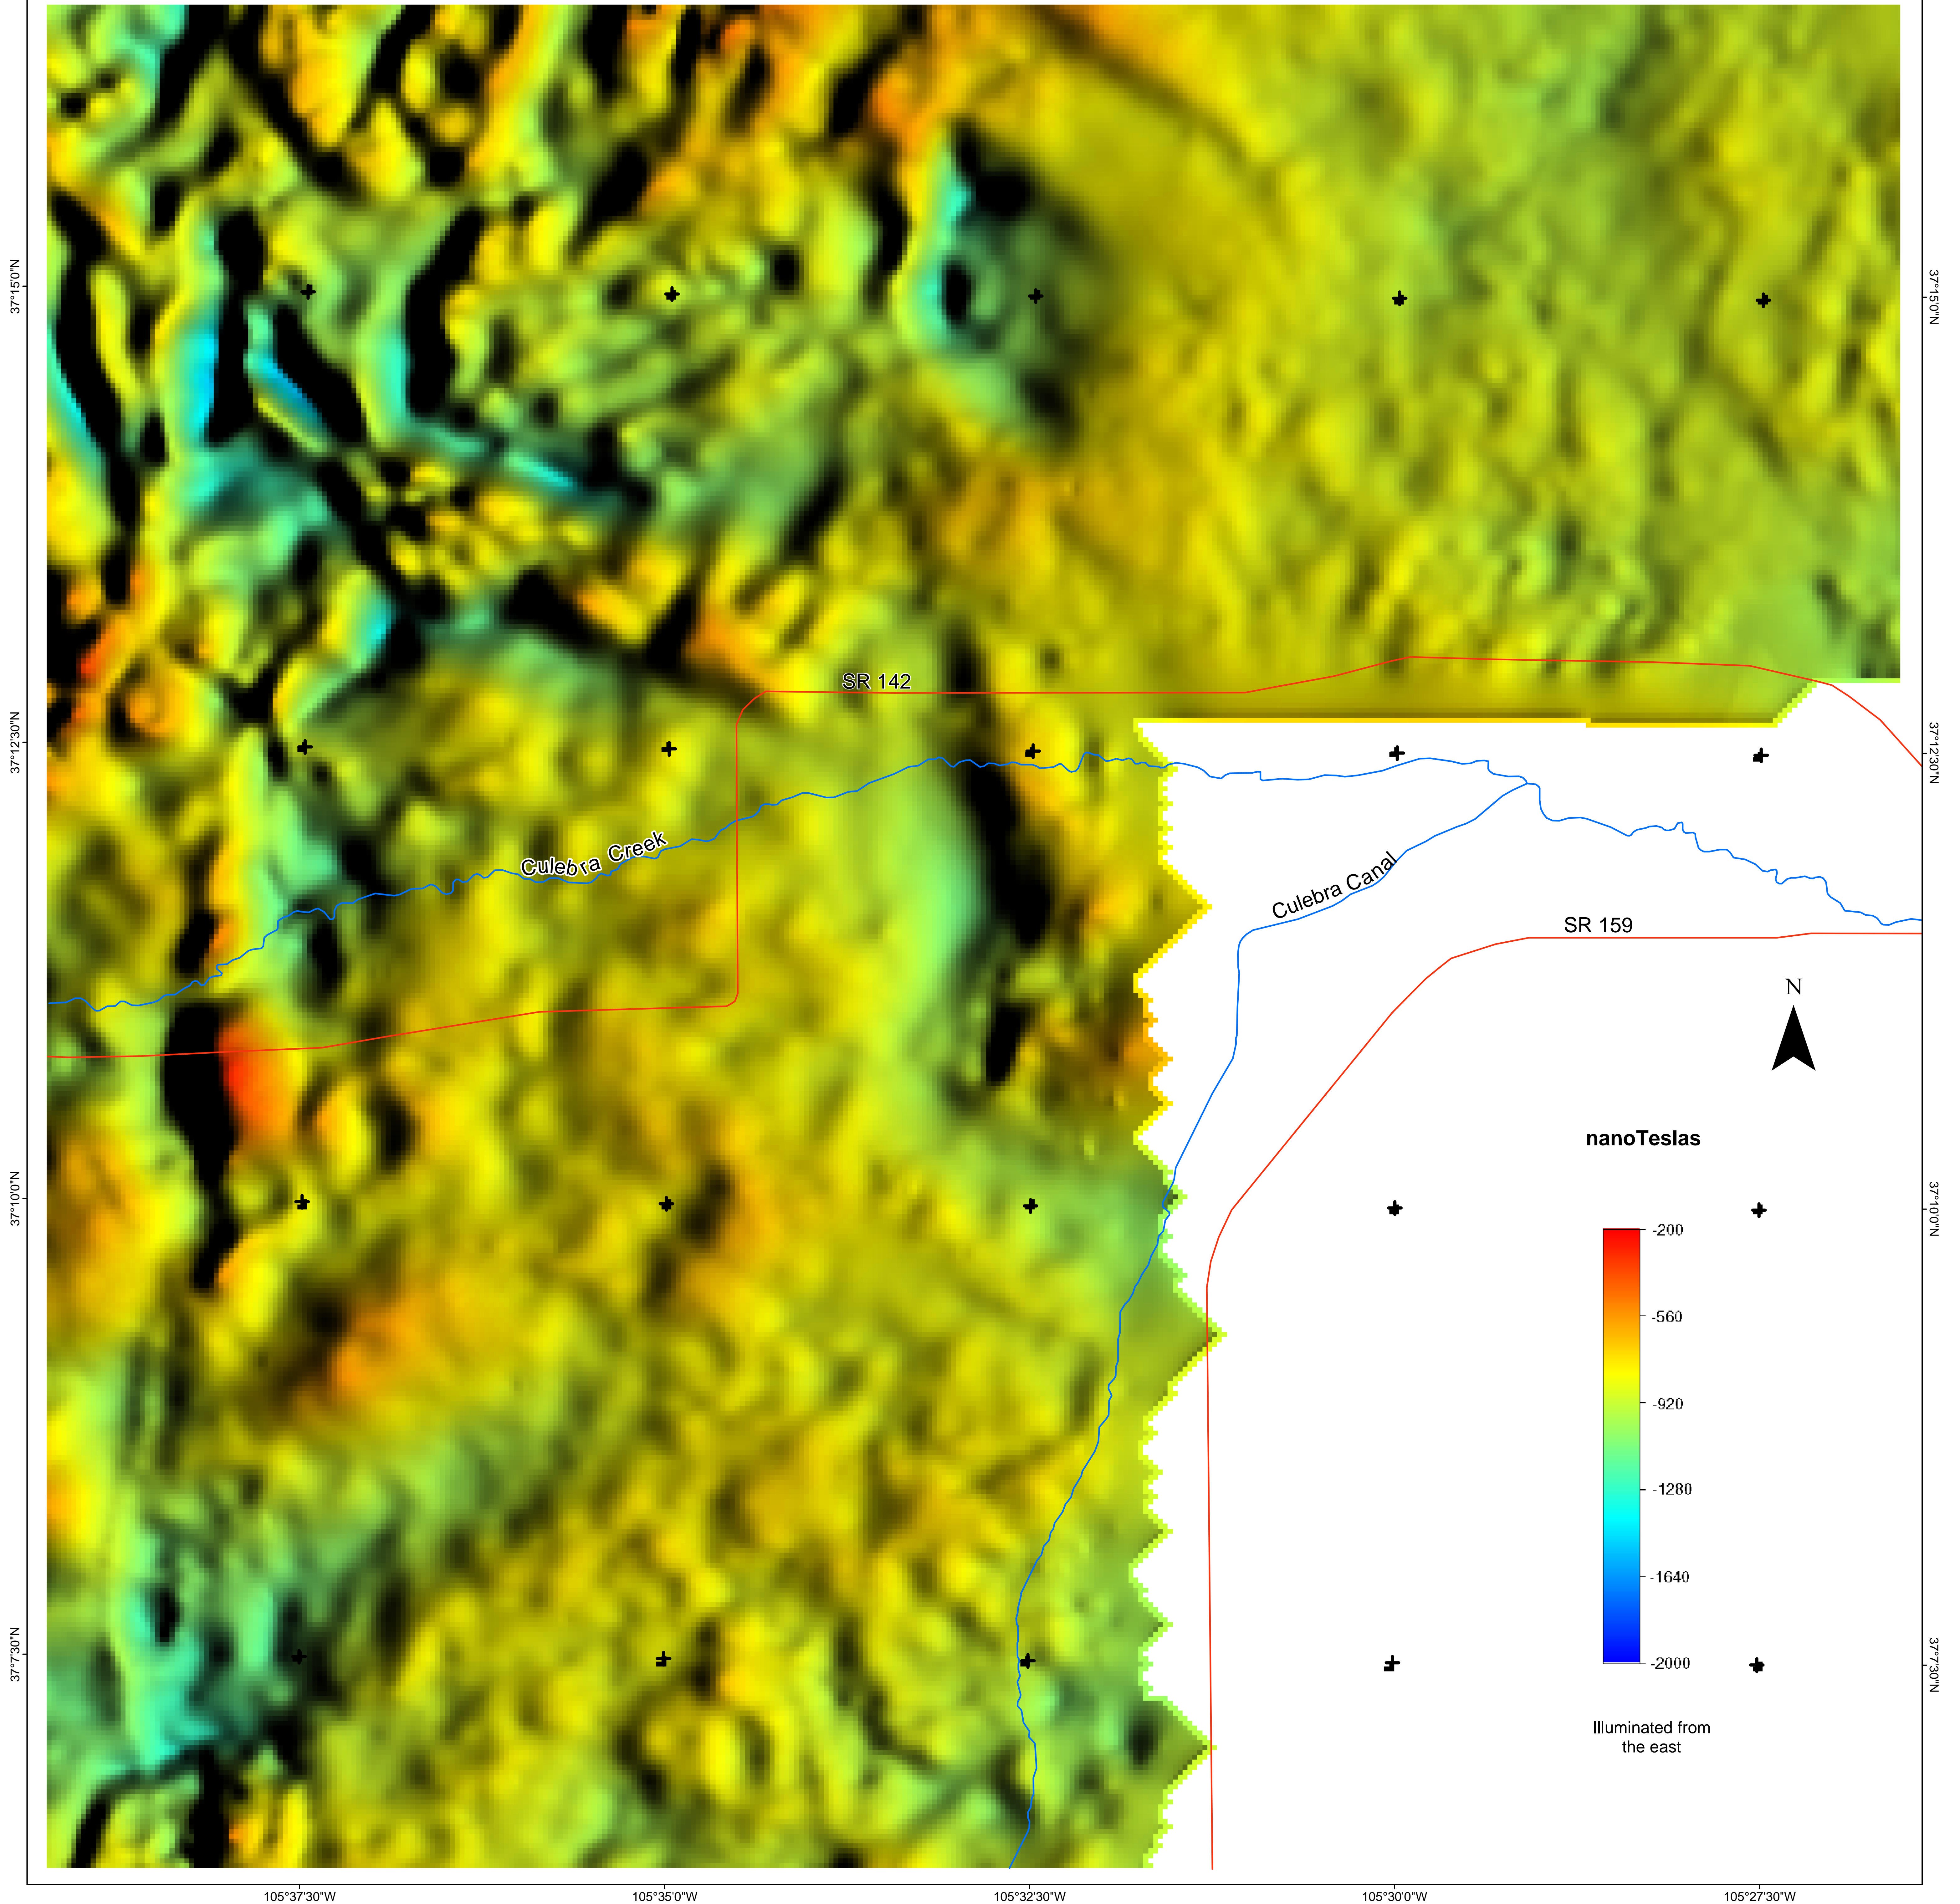

105°37'30"W

105°35'0"W

105°32'30"W

105°30'0"W

105°27'30"W

Central San Luis Basin Aeromagnetic Survey  
Color shaded-relief image of continued, reduced-to-pole (RTP) magnetic data.  
San Acacio area.