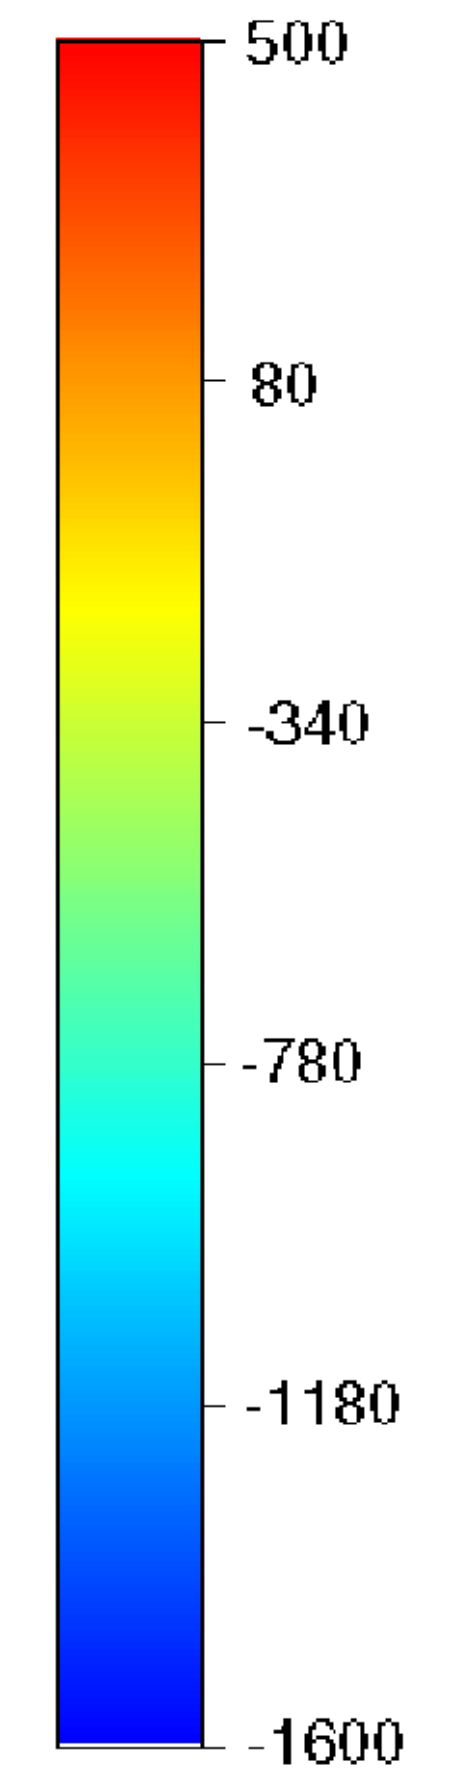

105°45'0"W 105°42'30"W 105°40'0"W 105°37'30"W 105°35'0"W

nanoTeslas

Illuminated from the east

Central San Luis Basin Aeromagnetic Survey  
Color shaded-relief image of continued, reduced-to-pole (RTP) magnetic data,  
Sunshine area.