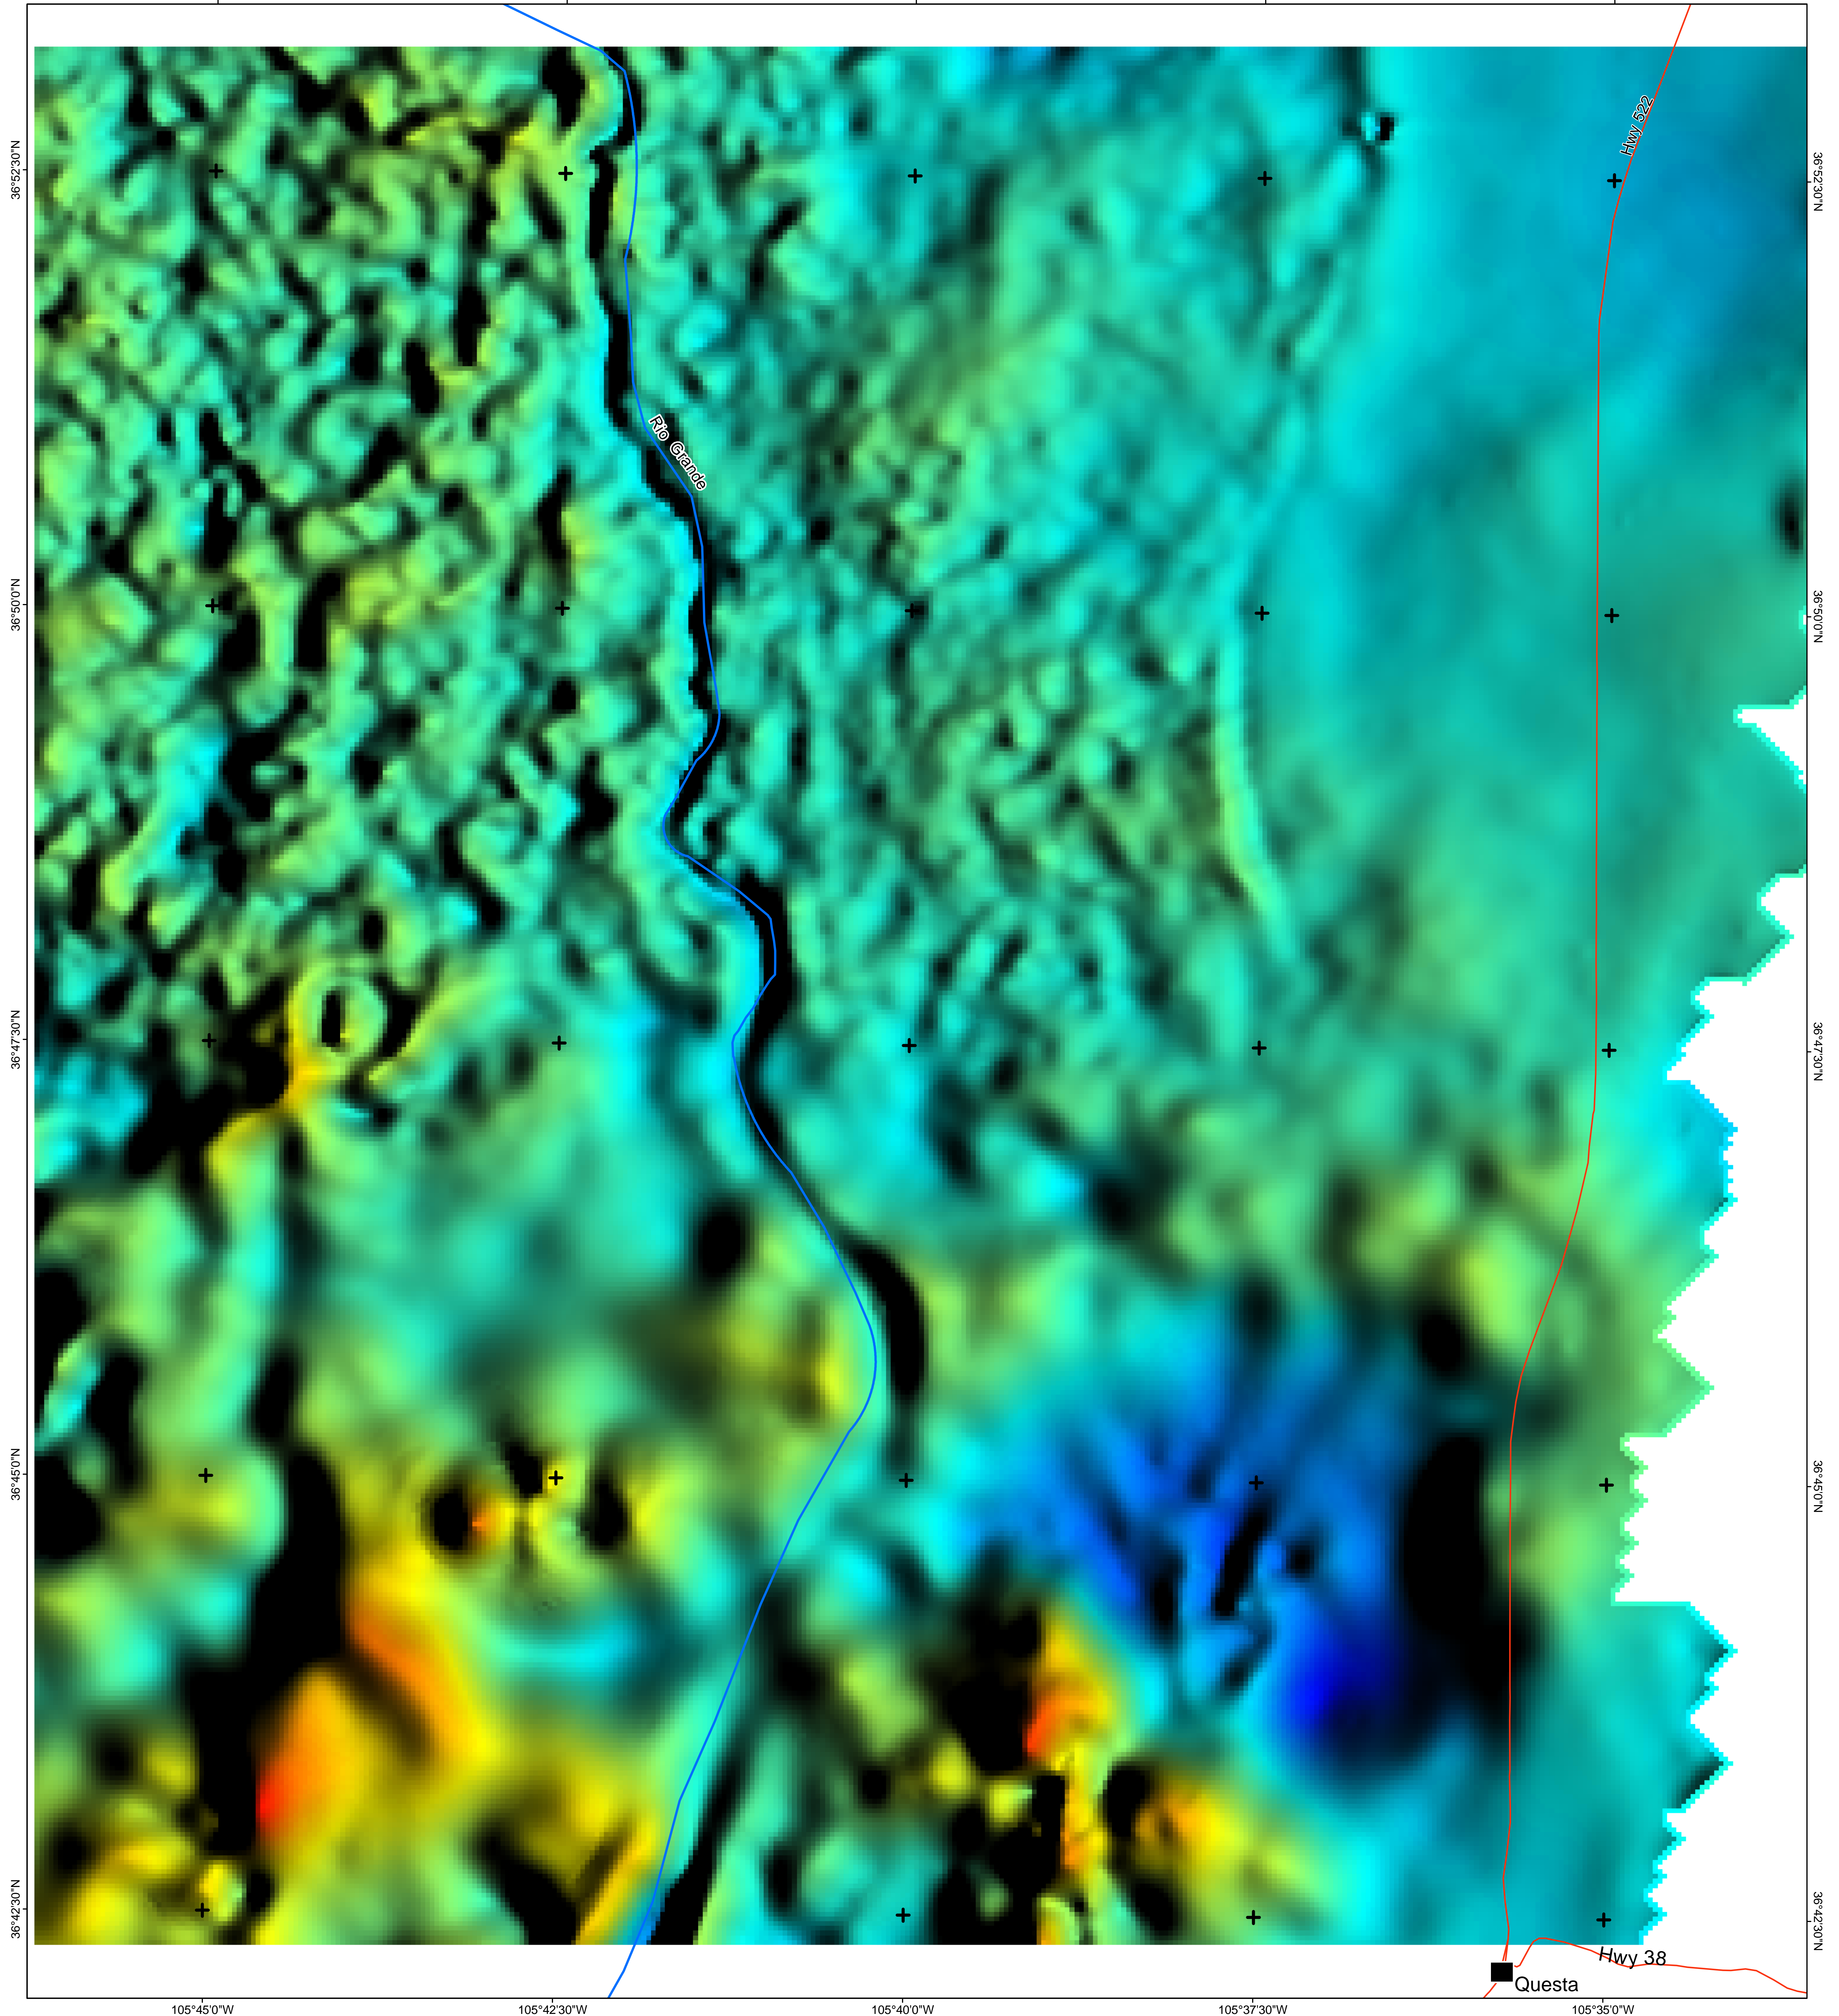

105°45'0"W 105°42'30"W 105°40'0"W 105°37'30"W 105°35'0"W

nanoTeslas

Illuminated from the east

Central San Luis Basin Aeromagnetic Survey  
Color shaded-relief image of continued, reduced-to-pole (RTP) magnetic data,  
Sunshine area.