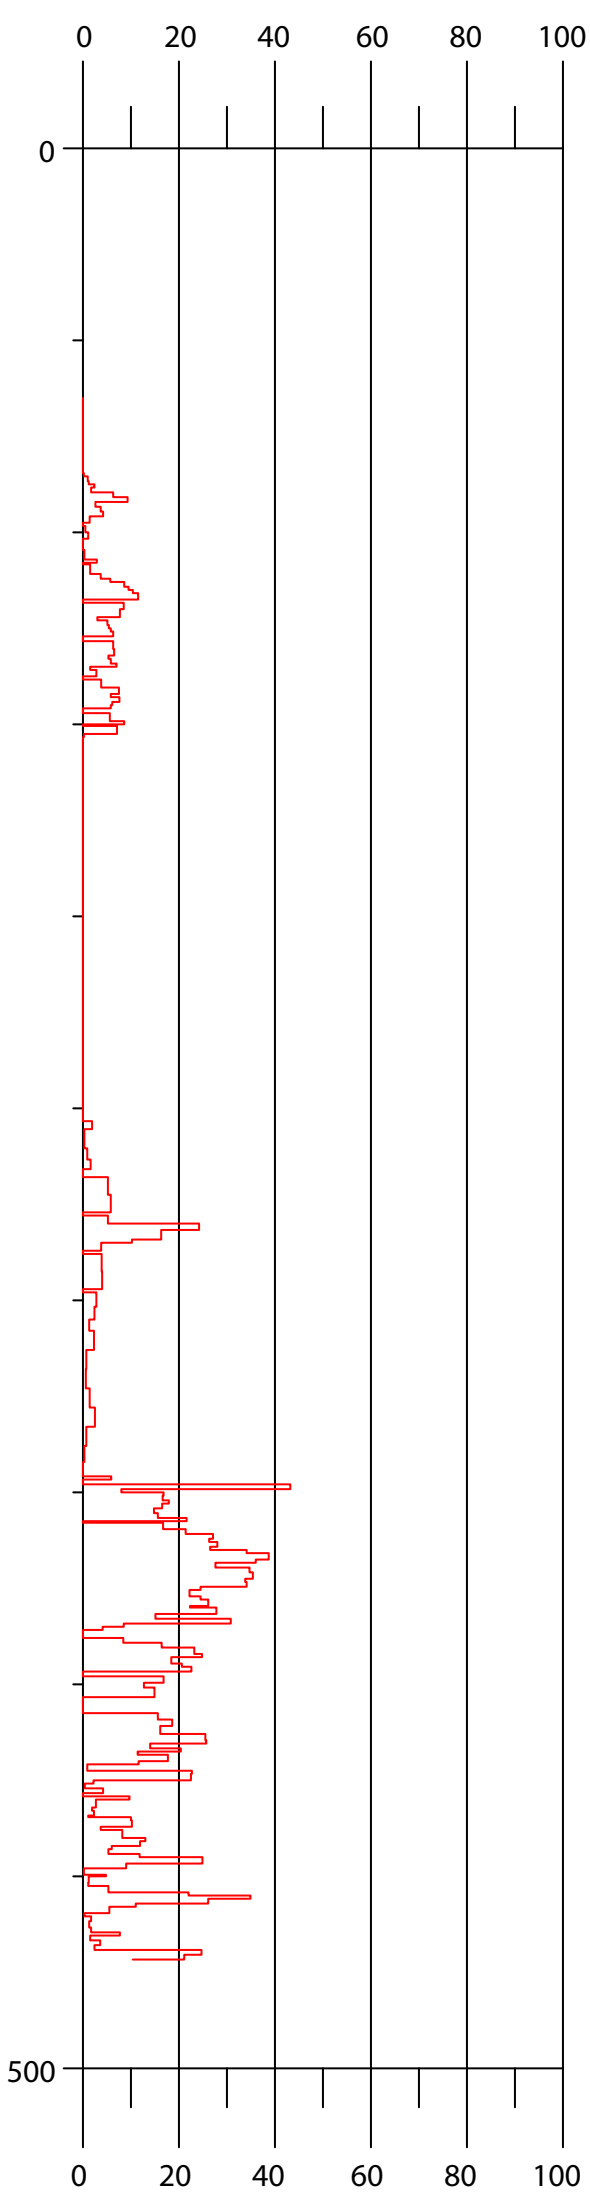

ERDA-LERC, White Mountain 2, Sec 28, T19N, R106W

W0089

ERDA-LERC, White Mountain 2, Sec 28, T19N, R106W

W0089