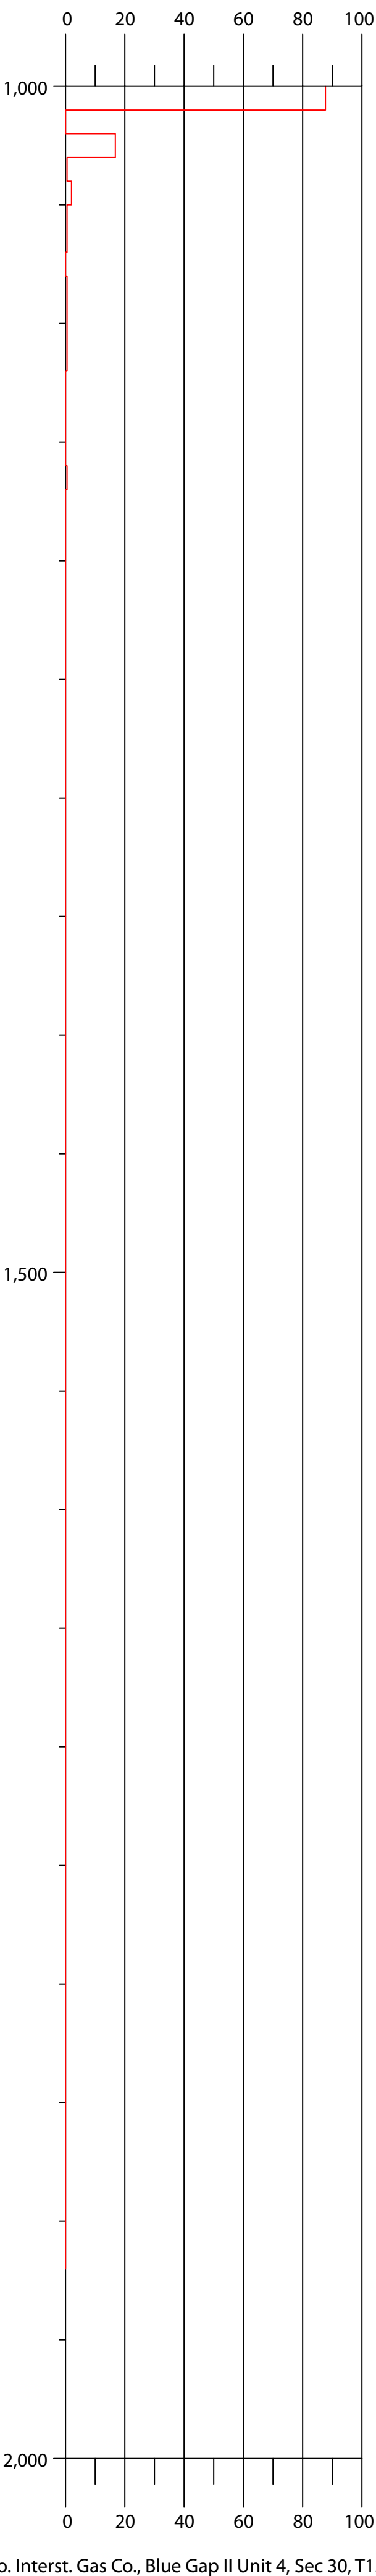

Colo. Interst. Gas Co., Blue Gap II Unit 4, Sec 30, T15N, R092W

W0342R

Colo. Interst. Gas Co., Blue Gap II Unit 4, Sec 30, T15N, R092W

W0342R