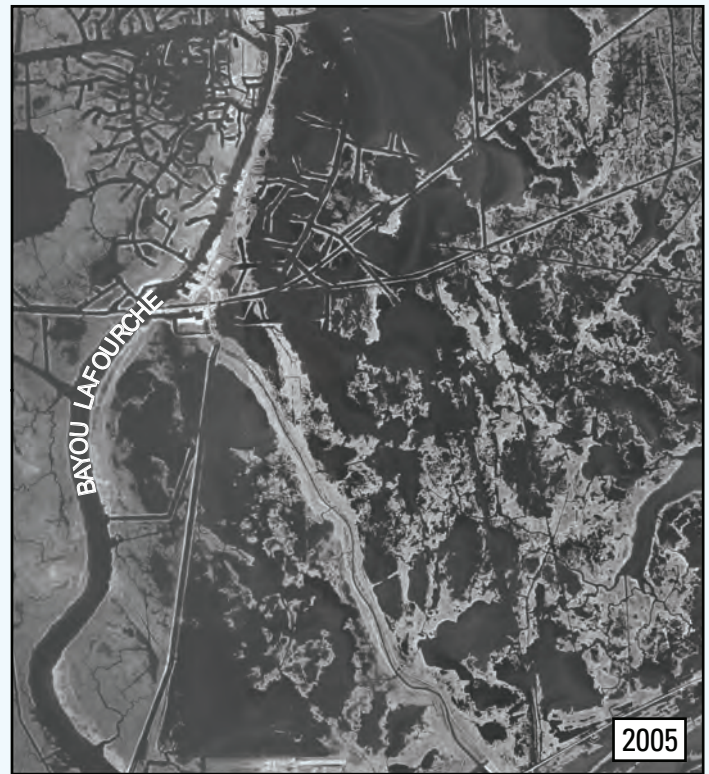

# Recent Subsidence and Erosion at Diverse Wetland Sites in the Southeastern Mississippi Delta Plain

By Robert A. Morton, Julie C. Bernier, and Kyle W. Kelso

Open-File Report 2009-1158