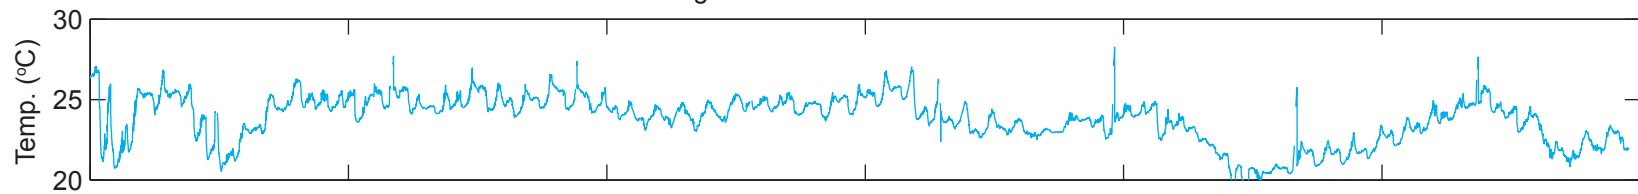

Mooring 886: Inner-Middle Harbor Junction

Jul 11 Jul 21 Jul 31 Aug 10 Aug 20 Aug 30 Sep 09
2010