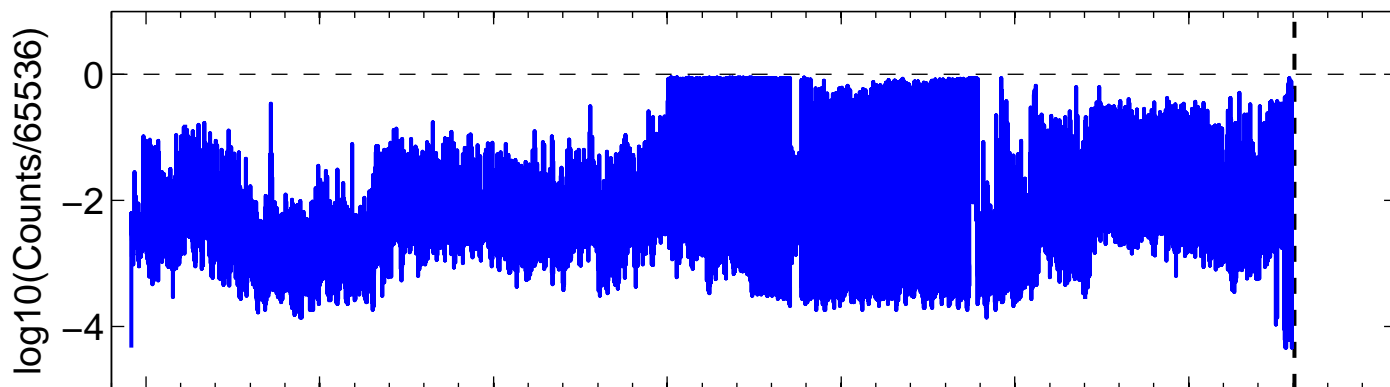

91012 – ABSS 1 Mhz – 10 cm from transducer

91012 – ABSS 2.5 Mhz – 10 cm from transducer

91012 – ABSS 4 Mhz – 10 cm from transducer

09/18 09/23 09/28 10/03 10/08 10/13 10/18  
September 2011 – October 2011