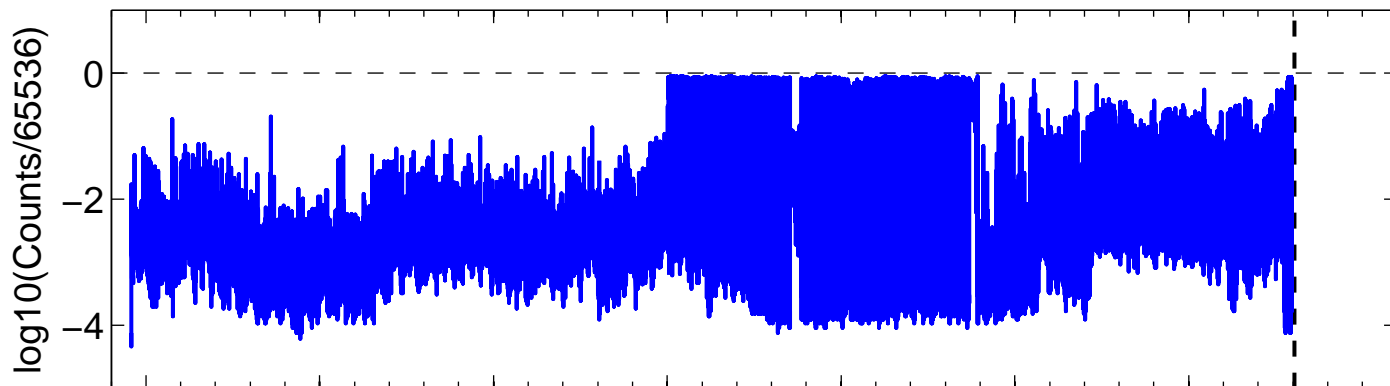

91012 – ABSS 1 Mhz – 10 cm from transducer

91012 – ABSS 2.5 Mhz – 10 cm from transducer

91012 – ABSS 4 Mhz – 10 cm from transducer

09/18 09/23 09/28 10/03 10/08 10/13 10/18  
September 2011 – October 2011