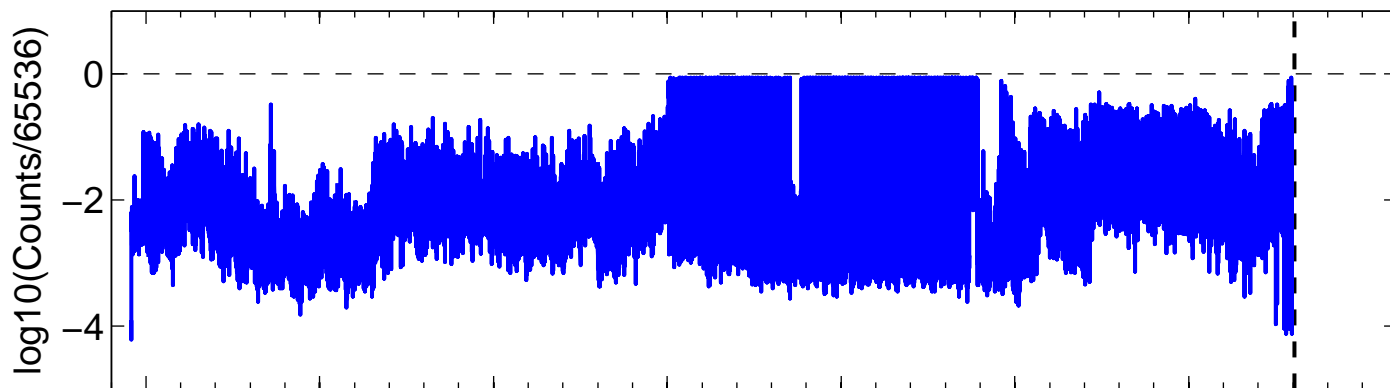

91012 – ABSS 1 Mhz – 10 cm from transducer

91012 – ABSS 2.5 Mhz – 10 cm from transducer

91012 – ABSS 4 Mhz – 10 cm from transducer

09/18 09/23 09/28 10/03 10/08 10/13 10/18  
September 2011 – October 2011