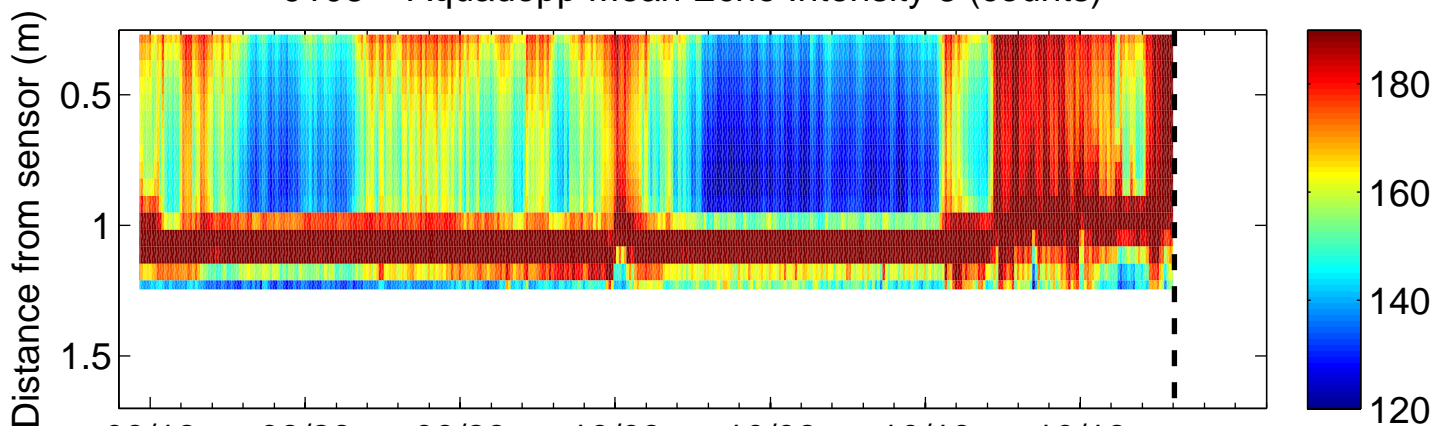

9103 – Aquadopp Mean Echo Intensity 1 (counts)

9103 – Aquadopp Mean Echo Intensity 2 (counts)

9103 – Aquadopp Mean Echo Intensity 3 (counts)

09/18 09/23 09/28 10/03 10/08 10/13 10/18
September 2011 – October 2011