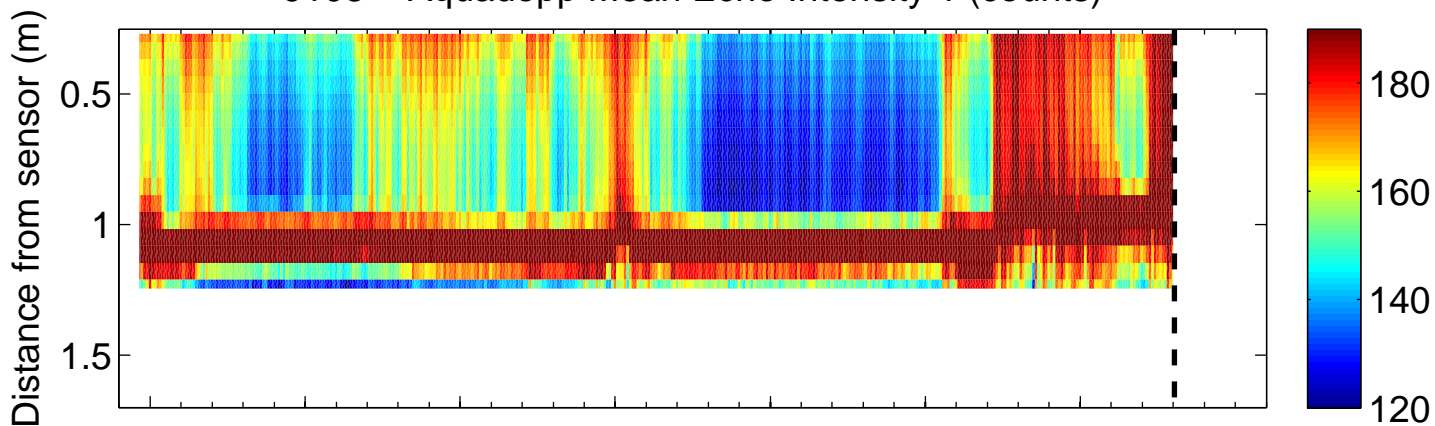

9103 – Aquadopp Mean Echo Intensity 1 (counts)

9103 – Aquadopp Mean Echo Intensity 2 (counts)

9103 – Aquadopp Mean Echo Intensity 3 (counts)

09/18 09/23 09/28 10/03 10/08 10/13 10/18
September 2011 – October 2011