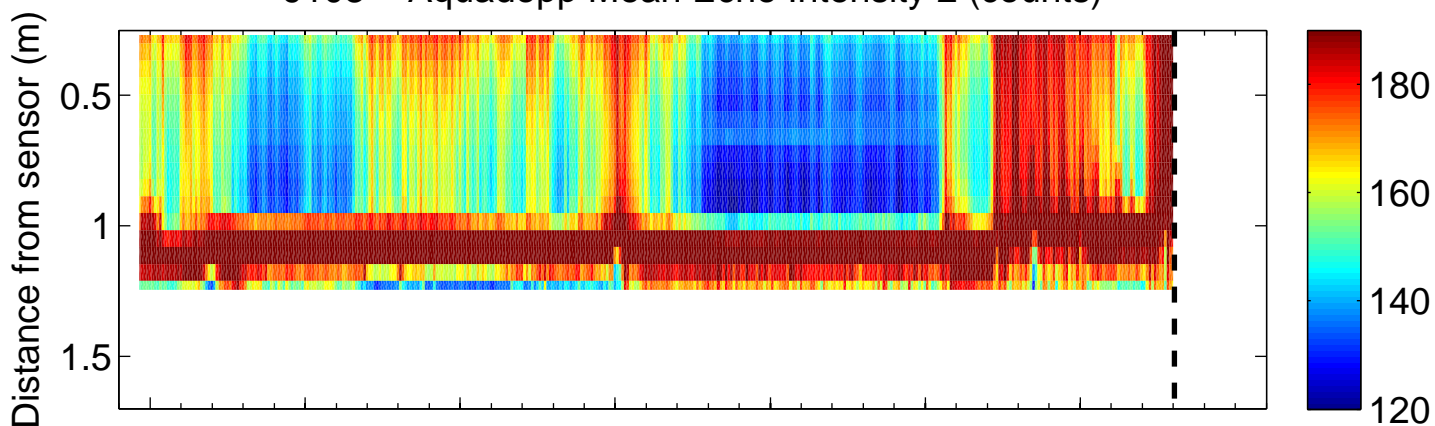

9103 – Aquadopp Mean Echo Intensity 1 (counts)

9103 – Aquadopp Mean Echo Intensity 2 (counts)

9103 – Aquadopp Mean Echo Intensity 3 (counts)

09/18 09/23 09/28 10/03 10/08 10/13 10/18
September 2011 – October 2011