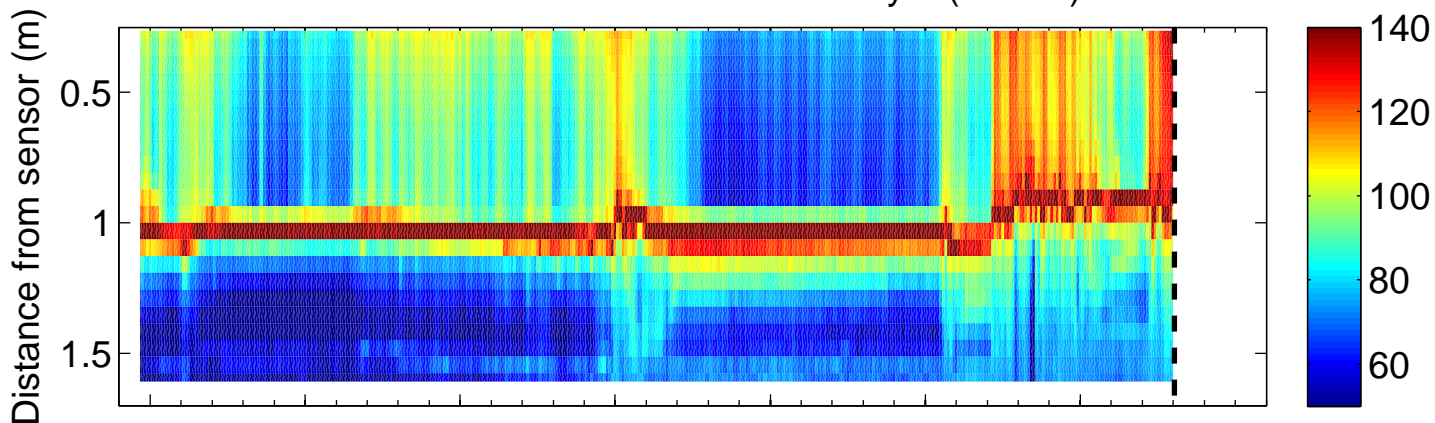

9104 – PCADP Mean Echo Intensity 1 (counts)

9104 – PCADP Mean Echo Intensity 2 (counts)

9104 – PCADP Mean Echo Intensity 3 (counts)

09/18 09/23 09/28 10/03 10/08 10/13 10/18
September 2011 – October 2011