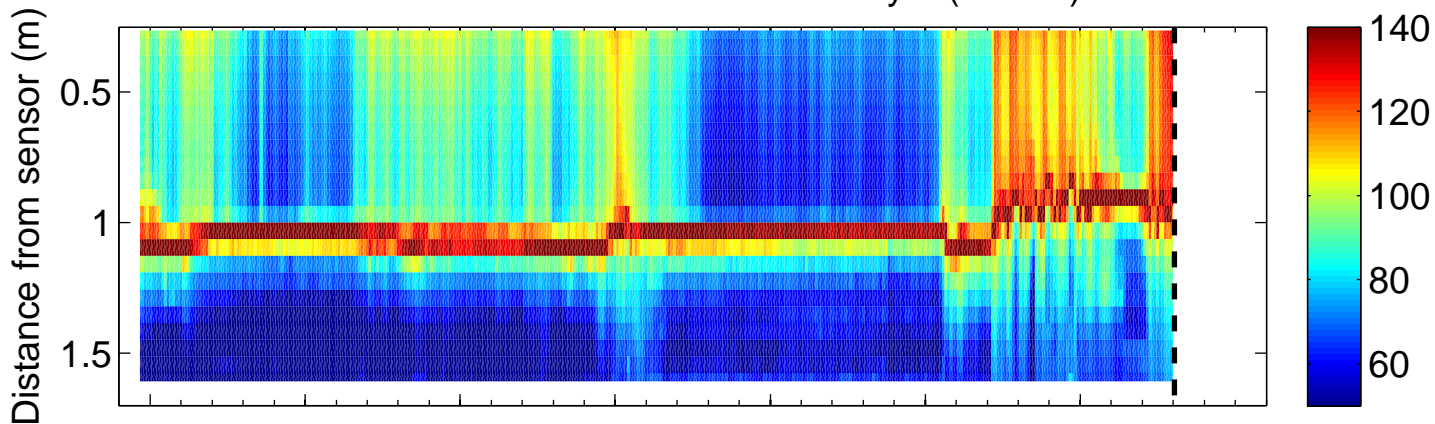

9104 – PCADP Mean Echo Intensity 1 (counts)

9104 – PCADP Mean Echo Intensity 2 (counts)

9104 – PCADP Mean Echo Intensity 3 (counts)

09/18 09/23 09/28 10/03 10/08 10/13 10/18
September 2011 – October 2011