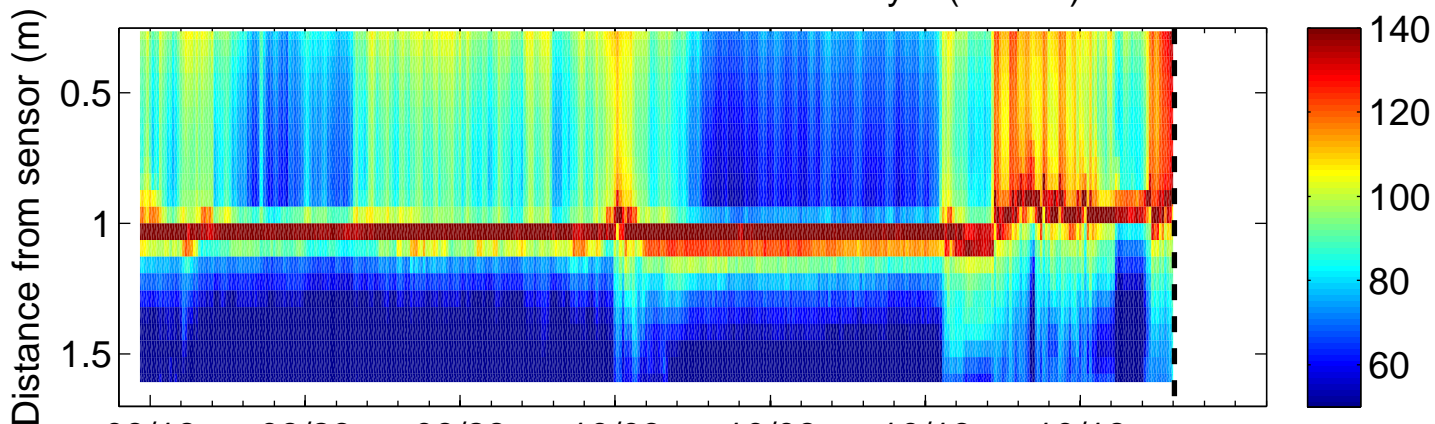

9104 – PCADP Mean Echo Intensity 1 (counts)

9104 – PCADP Mean Echo Intensity 2 (counts)

9104 – PCADP Mean Echo Intensity 3 (counts)

09/18 09/23 09/28 10/03 10/08 10/13 10/18
September 2011 – October 2011