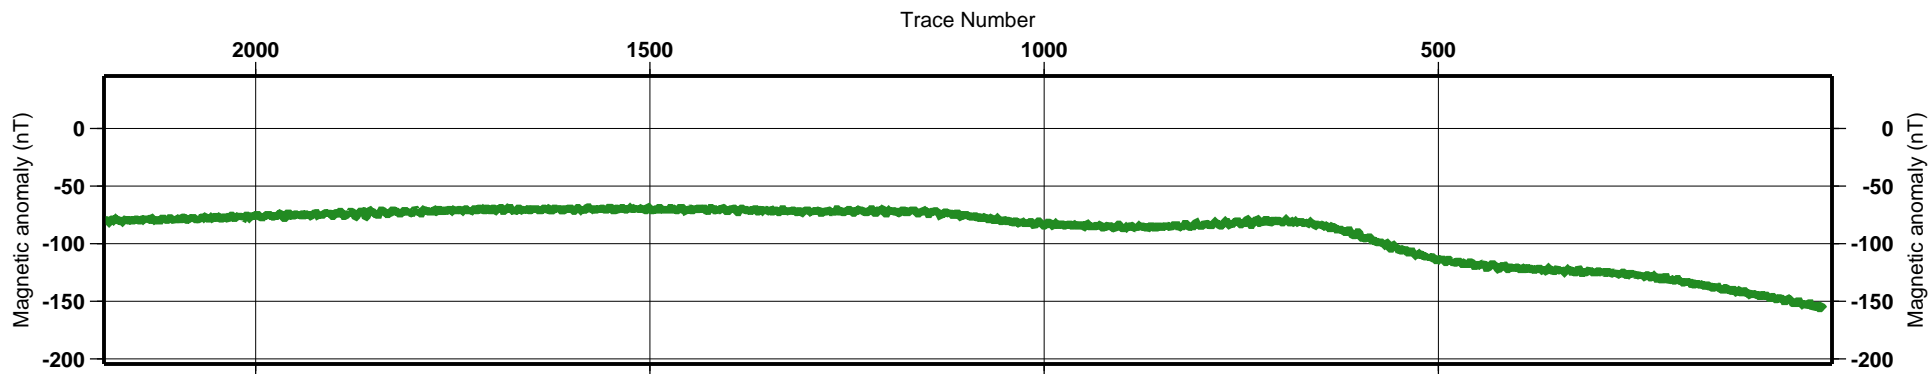

Line SMBS-33 magnetic anomaly over seismic

Profile length=5.9 km, ← Azimuth=240.1° (VE~3.6)