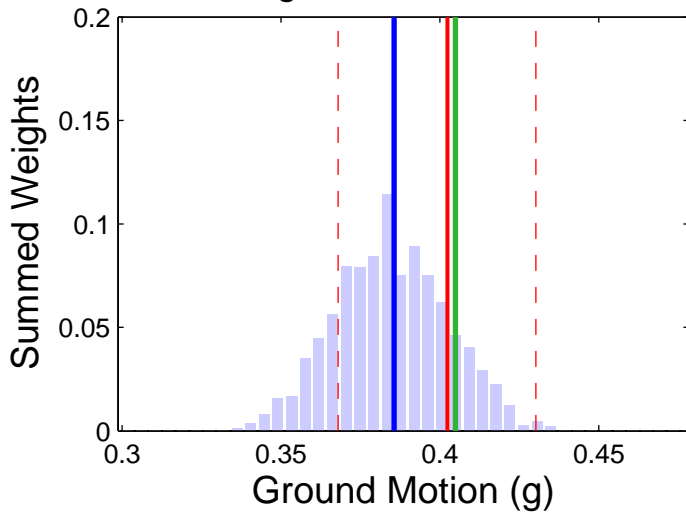

# AC01 (34.42, -118.10) : 10in50 : PGA

Logic Tree GM Distr.

Logic Tree Tornado