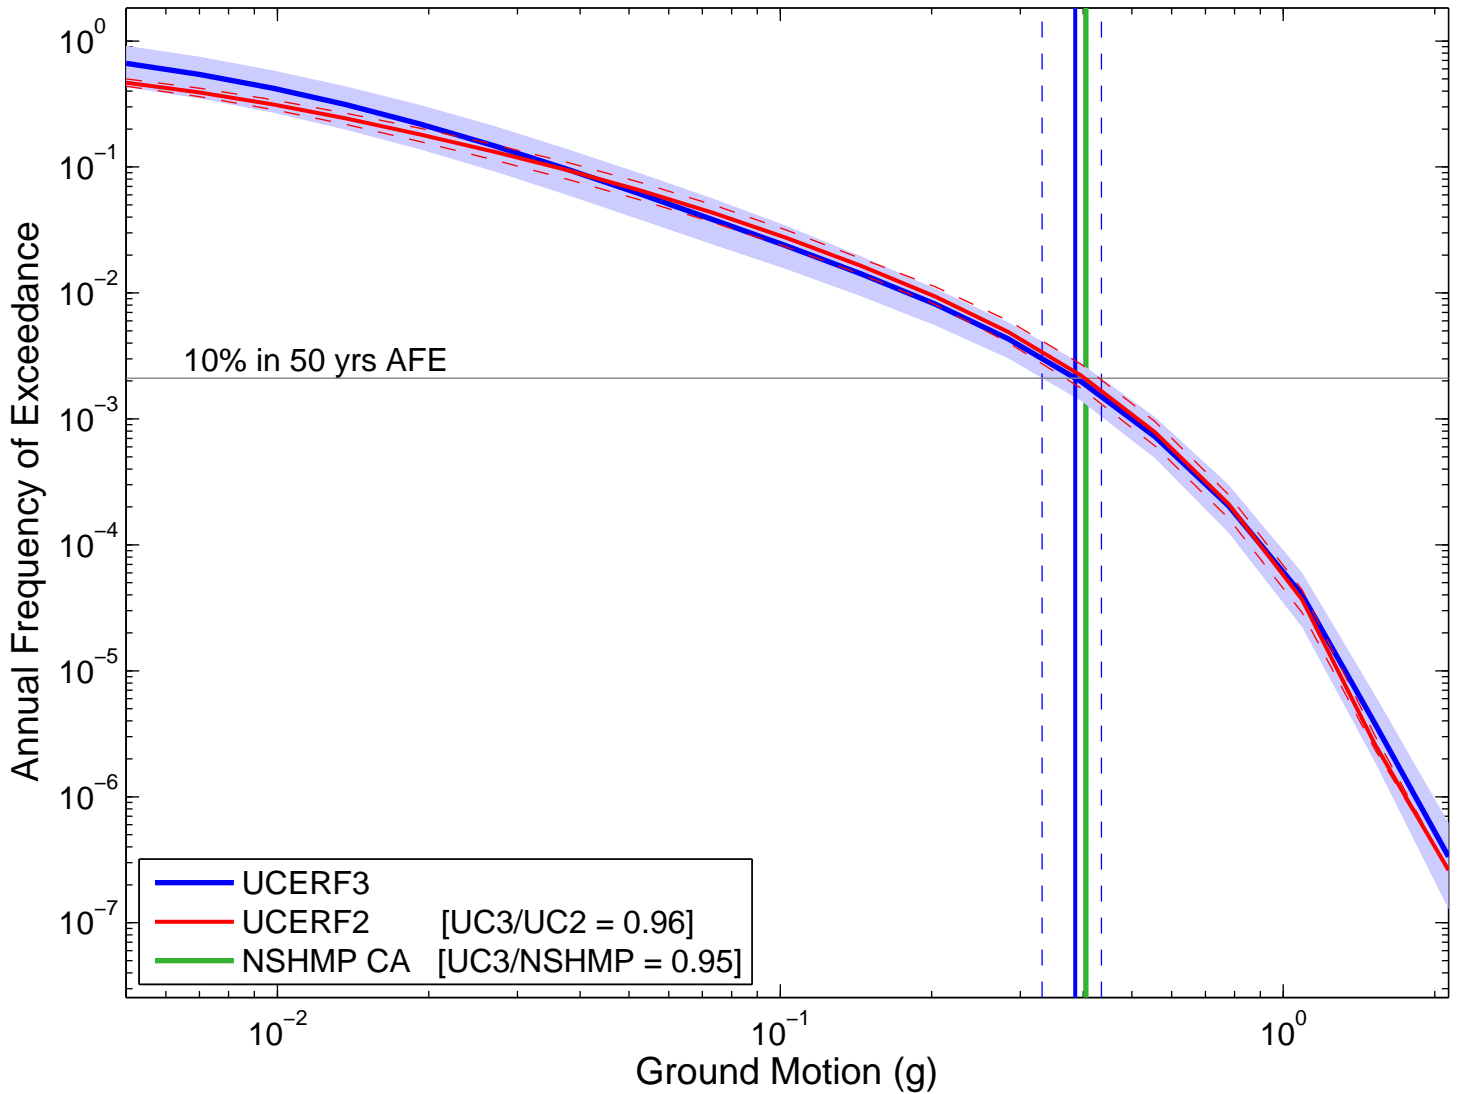

# AC01 (34.42, -118.10) : 10in50 : PGA

Logic Tree GM Distr.

Logic Tree Tornado