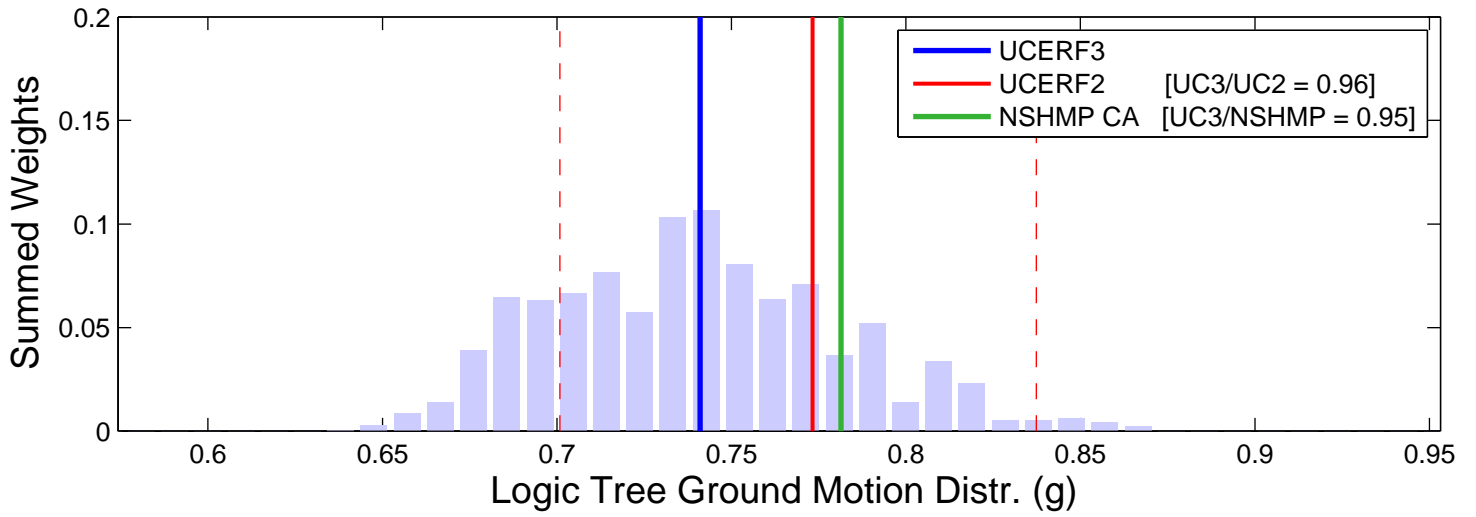

AC01 (34.42, -118.10) : RTGM : 1Hz

Logic Tree Tornado