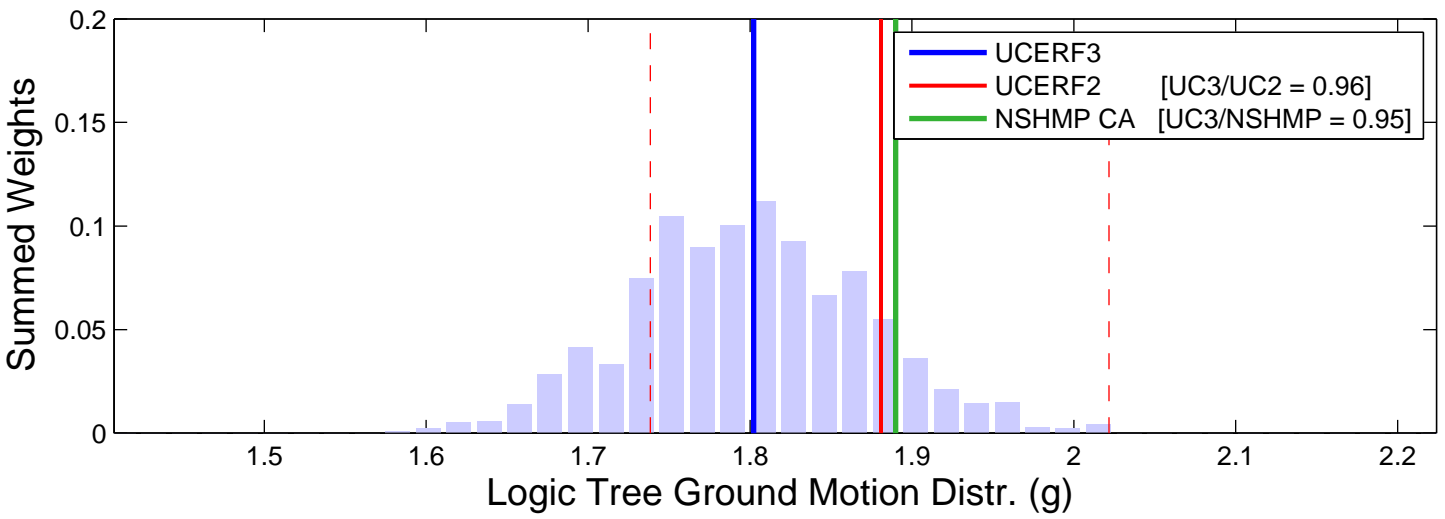

# AC01 (34.42, -118.10) : RTGM : 5Hz

## Logic Tree Tornado