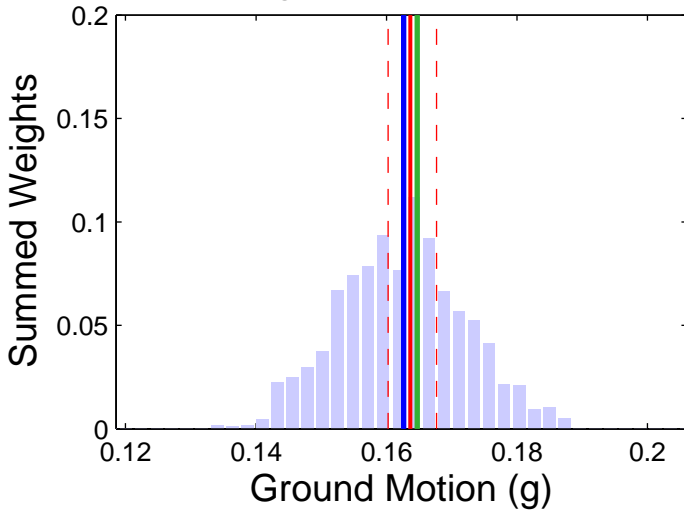

Bakersfield (35.35, -119.00) : 10in50 : 1Hz

Logic Tree GM Distr.

Logic Tree Tornado