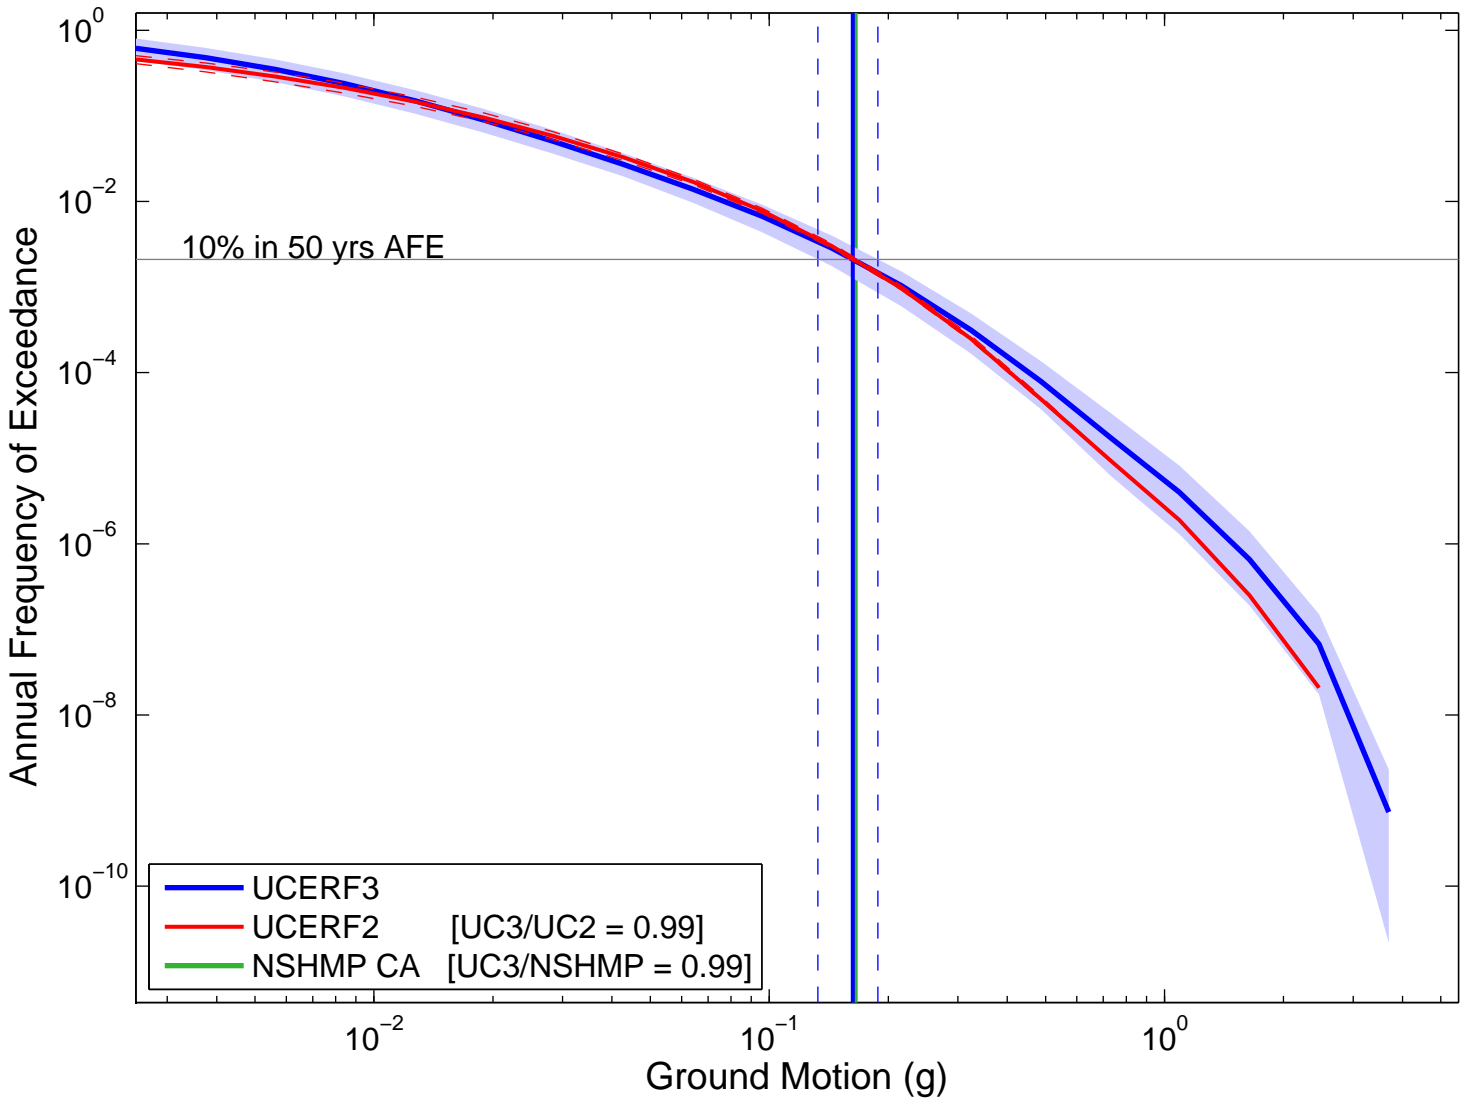

Bakersfield (35.35, -119.00) : 10in50 : 1Hz

Logic Tree GM Distr.

Logic Tree Tornado