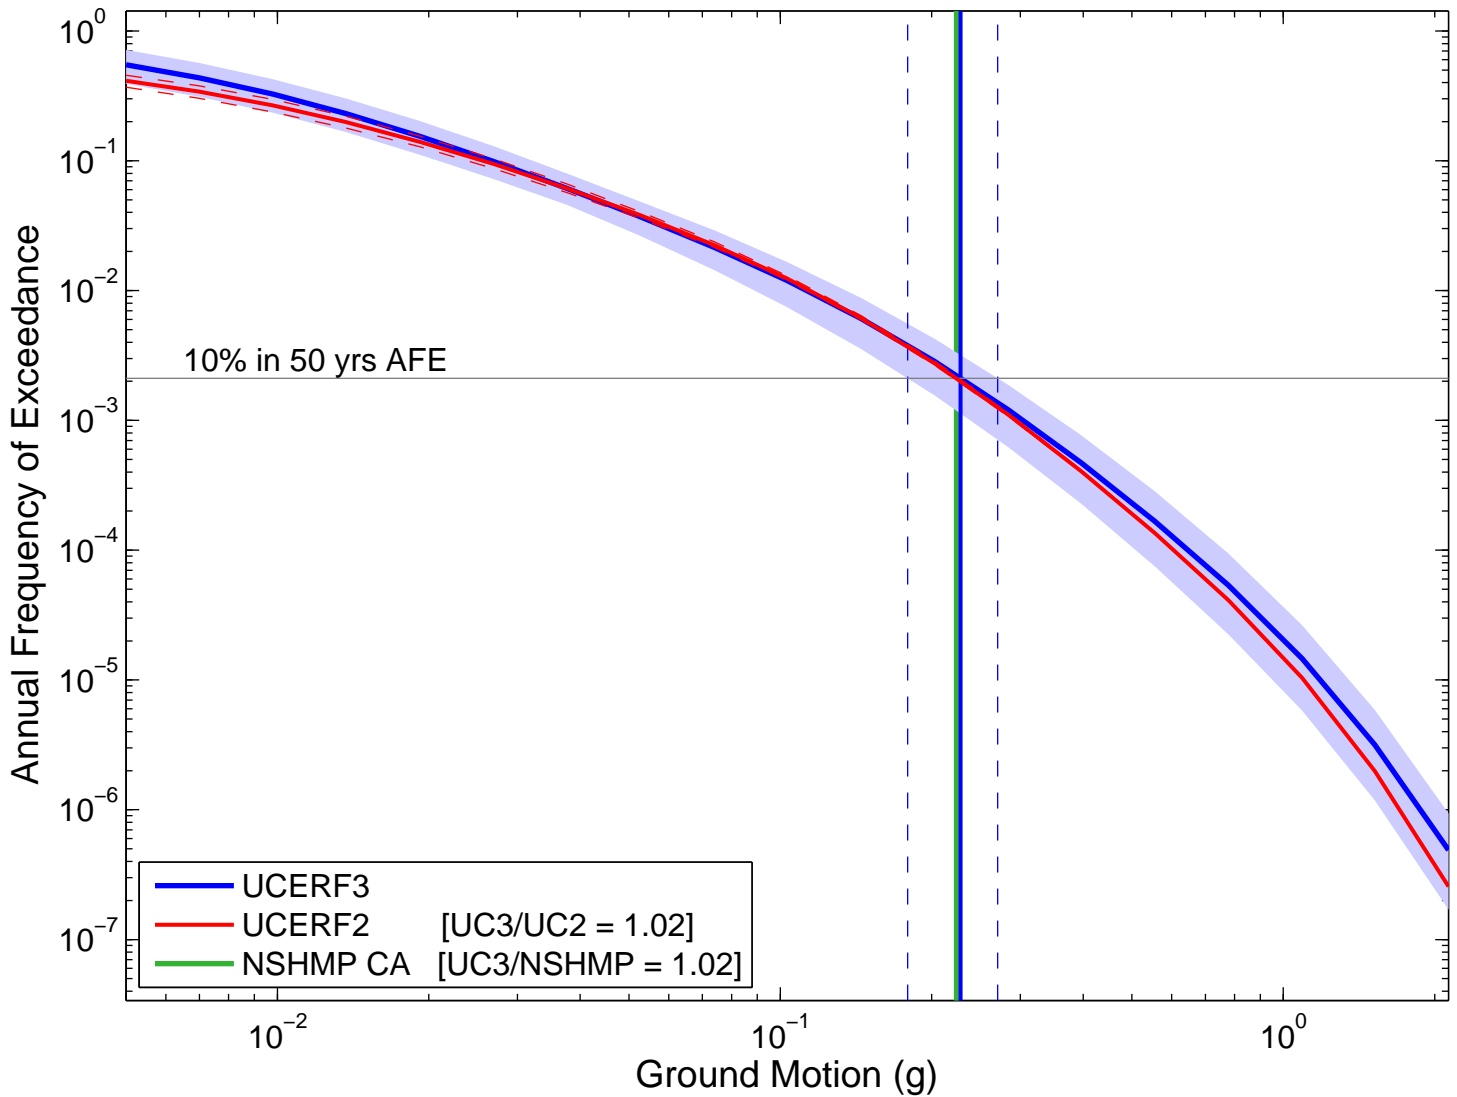

Bakersfield (35.35, -119.00) : 10in50 : PGA

Logic Tree GM Distr.

Logic Tree Tornado