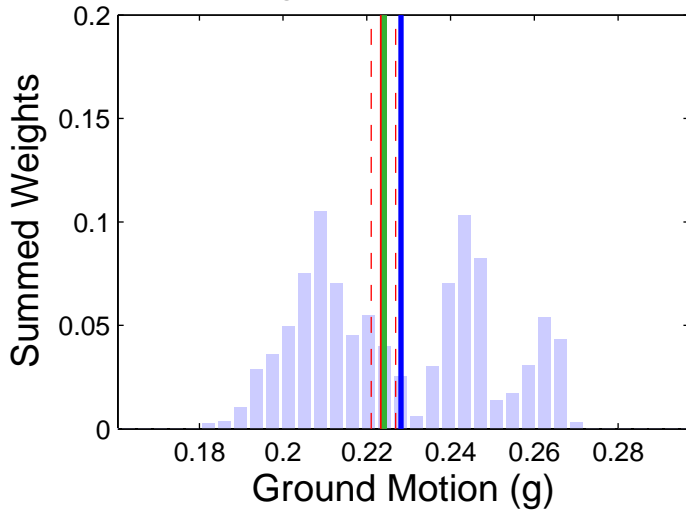

Bakersfield (35.35, -119.00) : 10in50 : PGA

Logic Tree GM Distr.

Logic Tree Tornado