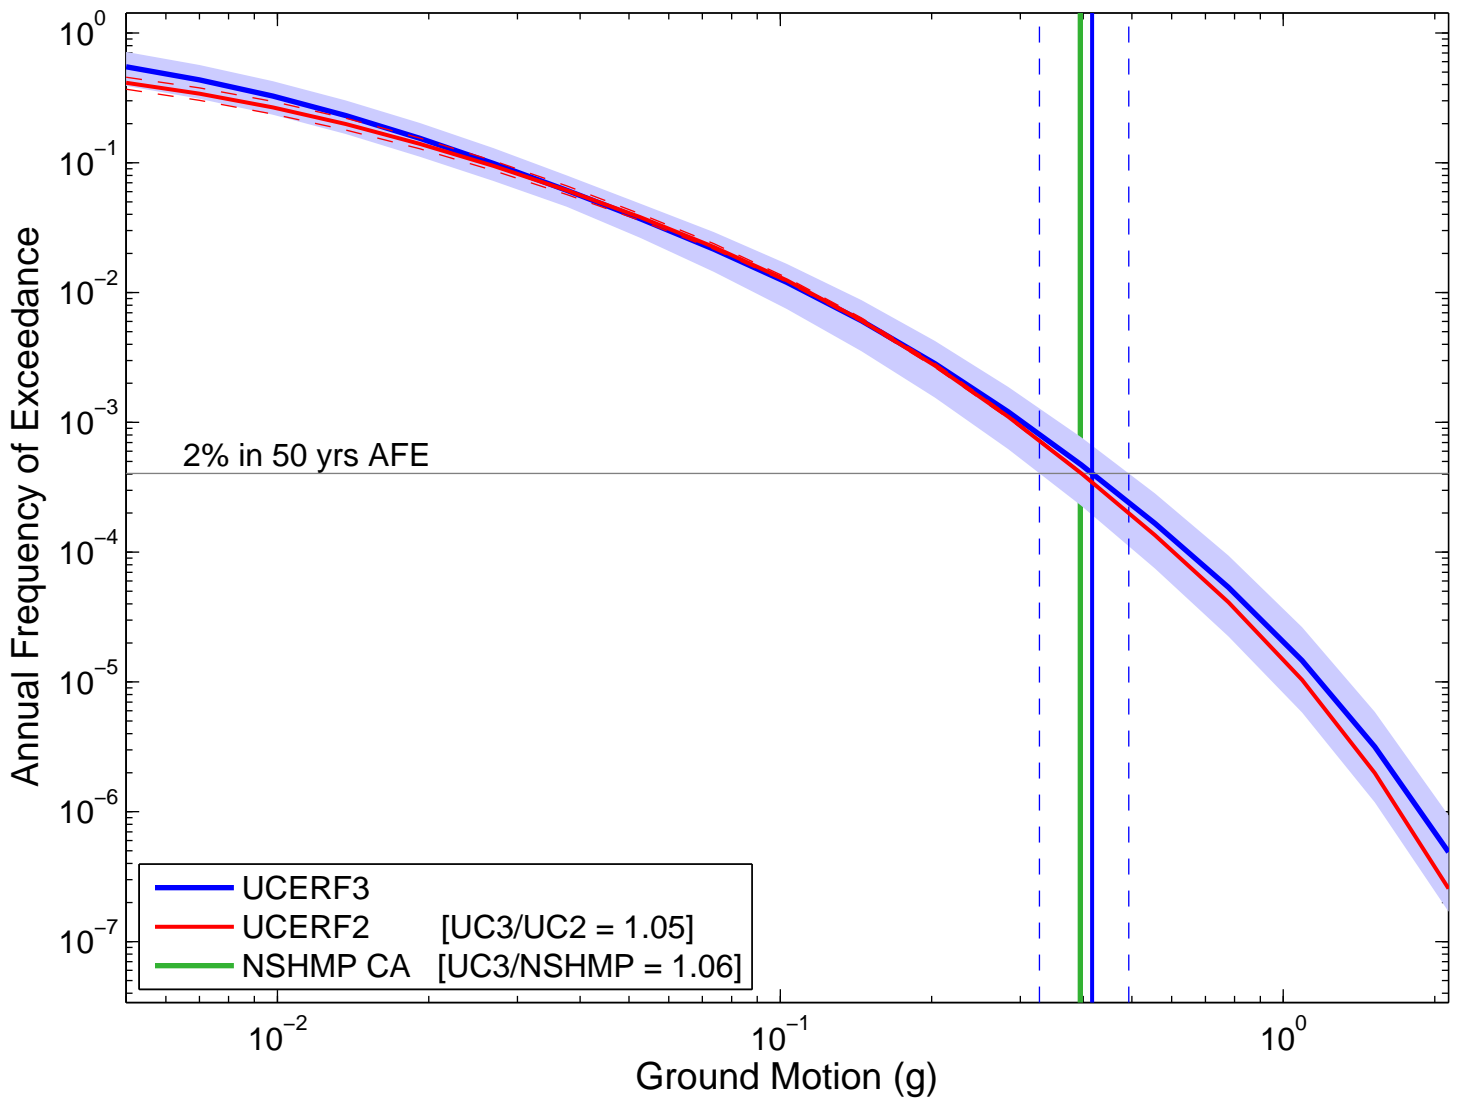

Bakersfield (35.35, -119.00) : 2in50 : PGA

Logic Tree GM Distr.

Logic Tree Tornado