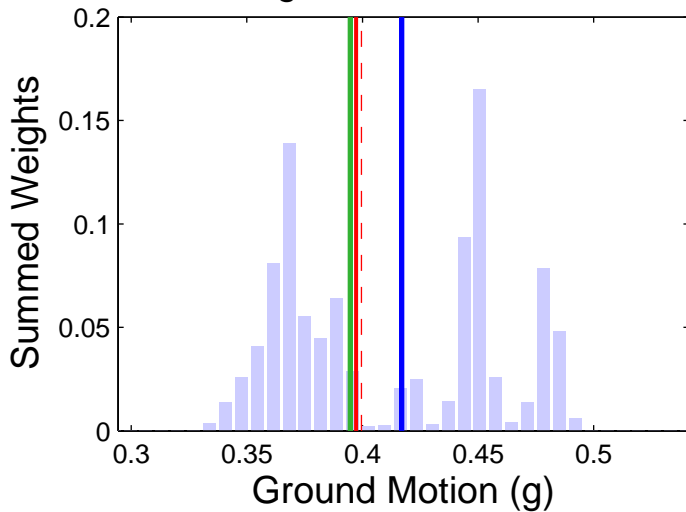

Bakersfield (35.35, -119.00) : 2in50 : PGA

Logic Tree GM Distr.

Logic Tree Tornado