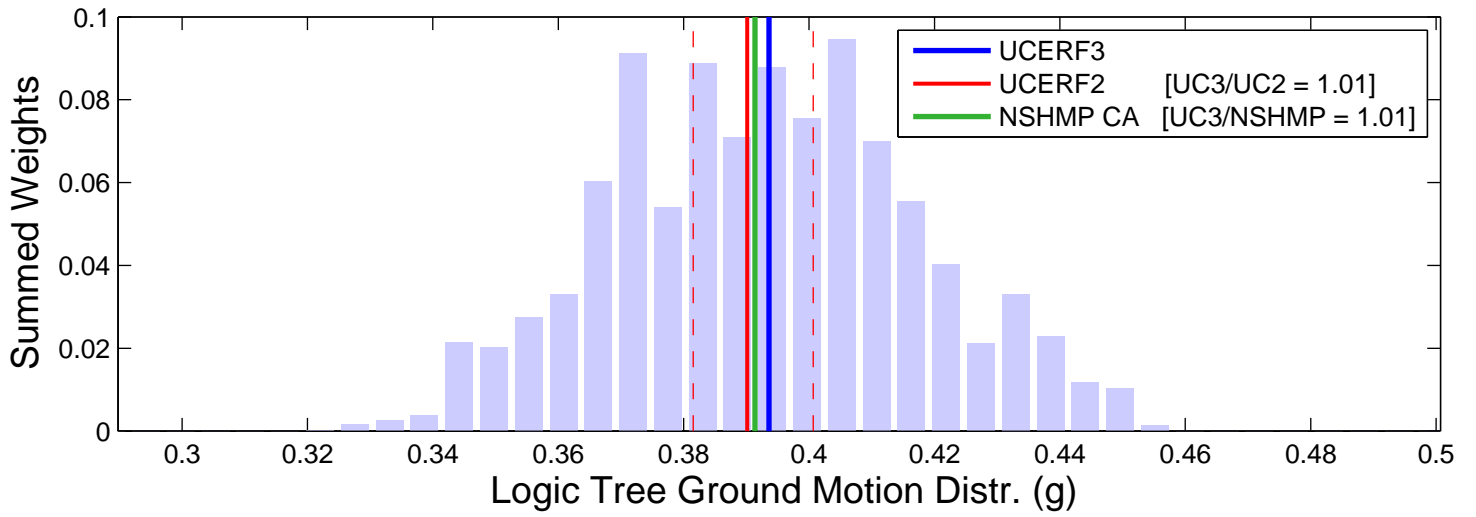

Bakersfield (35.35, -119.00) : RTGM : 1Hz

Logic Tree Tornado