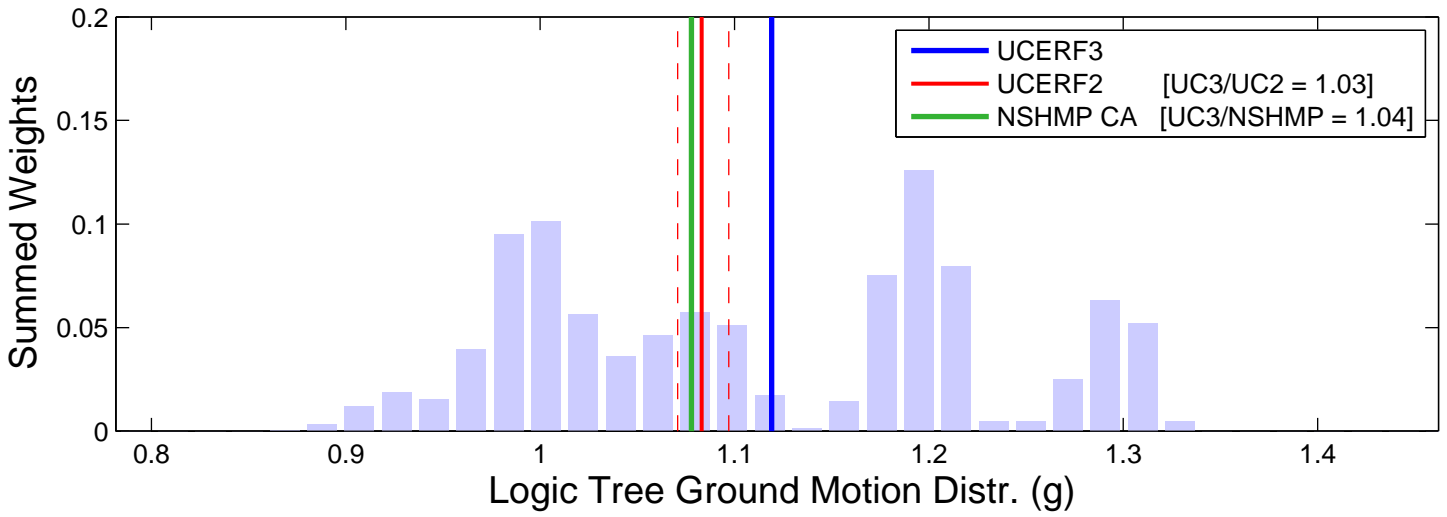

Bakersfield (35.35, -119.00) : RTGM : 5Hz

Logic Tree Tornado