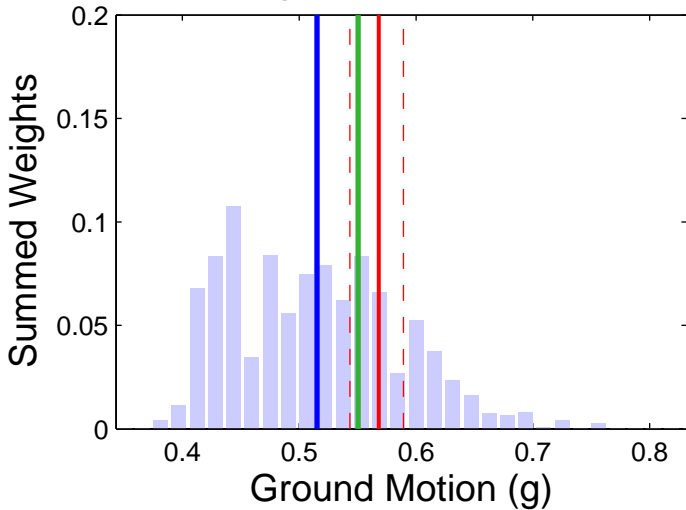

Big Sur (36.25, -121.75) : 10in50 : 5Hz

Logic Tree GM Distr.

Logic Tree Tornado