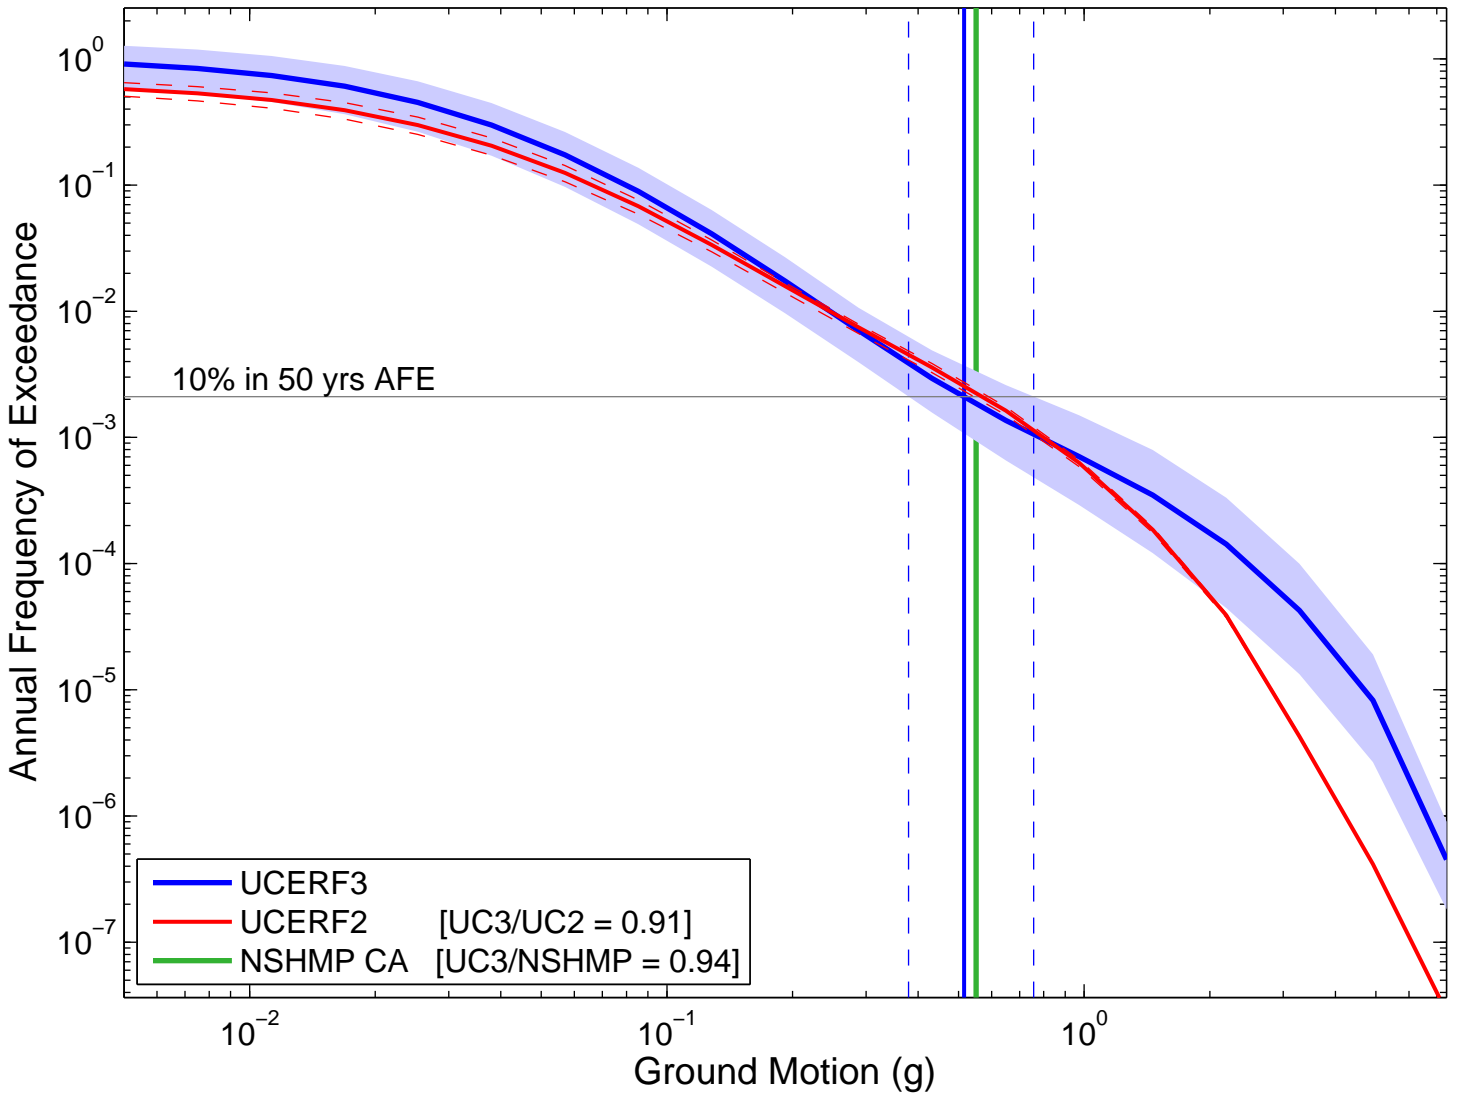

Big Sur (36.25, -121.75) : 10in50 : 5Hz

Logic Tree GM Distr.

Logic Tree Tornado