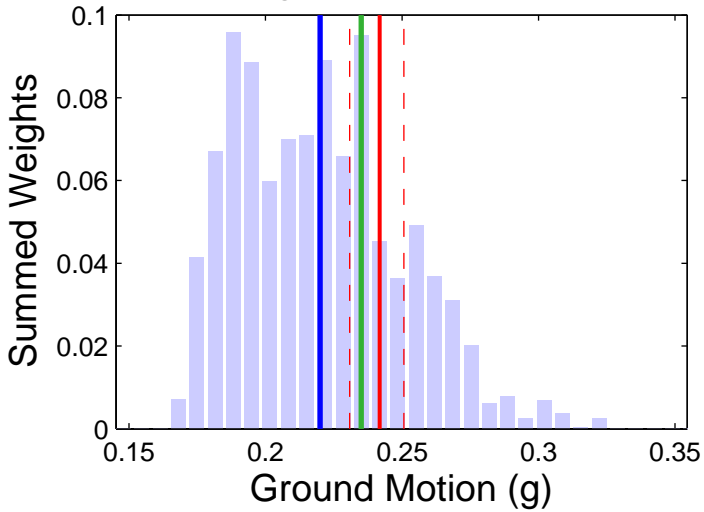

Big Sur (36.25, -121.75) : 10in50 : PGA

Logic Tree GM Distr.

Logic Tree Tornado