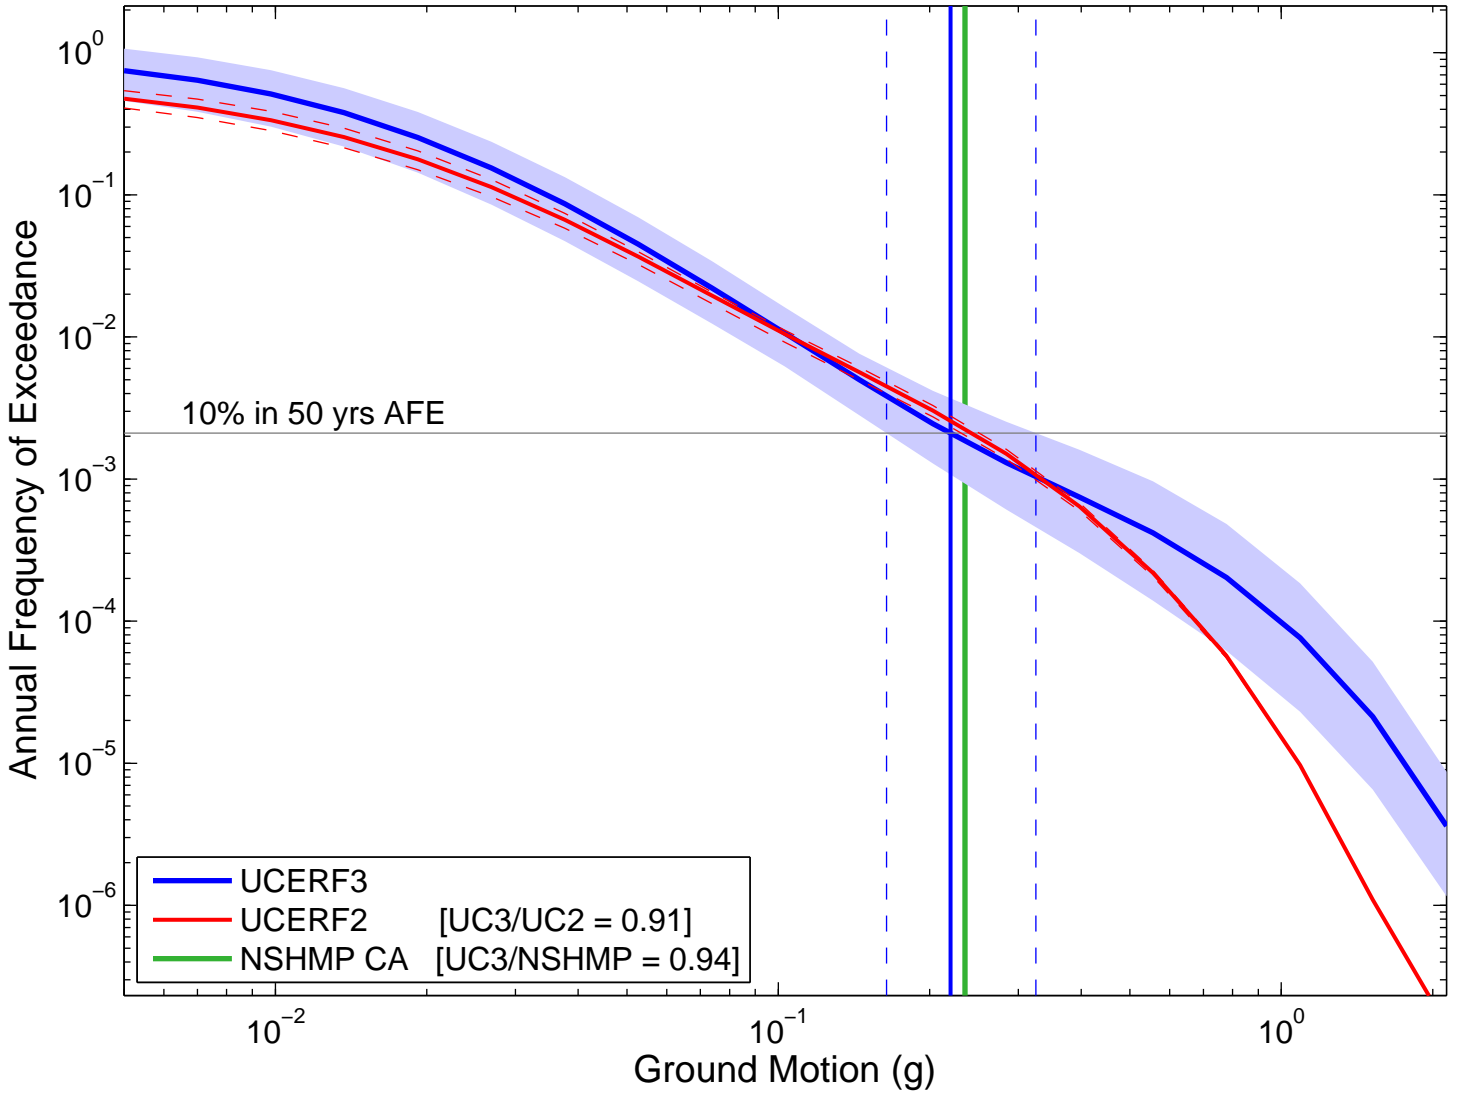

Big Sur (36.25, -121.75) : 10in50 : PGA

Logic Tree GM Distr.

Logic Tree Tornado