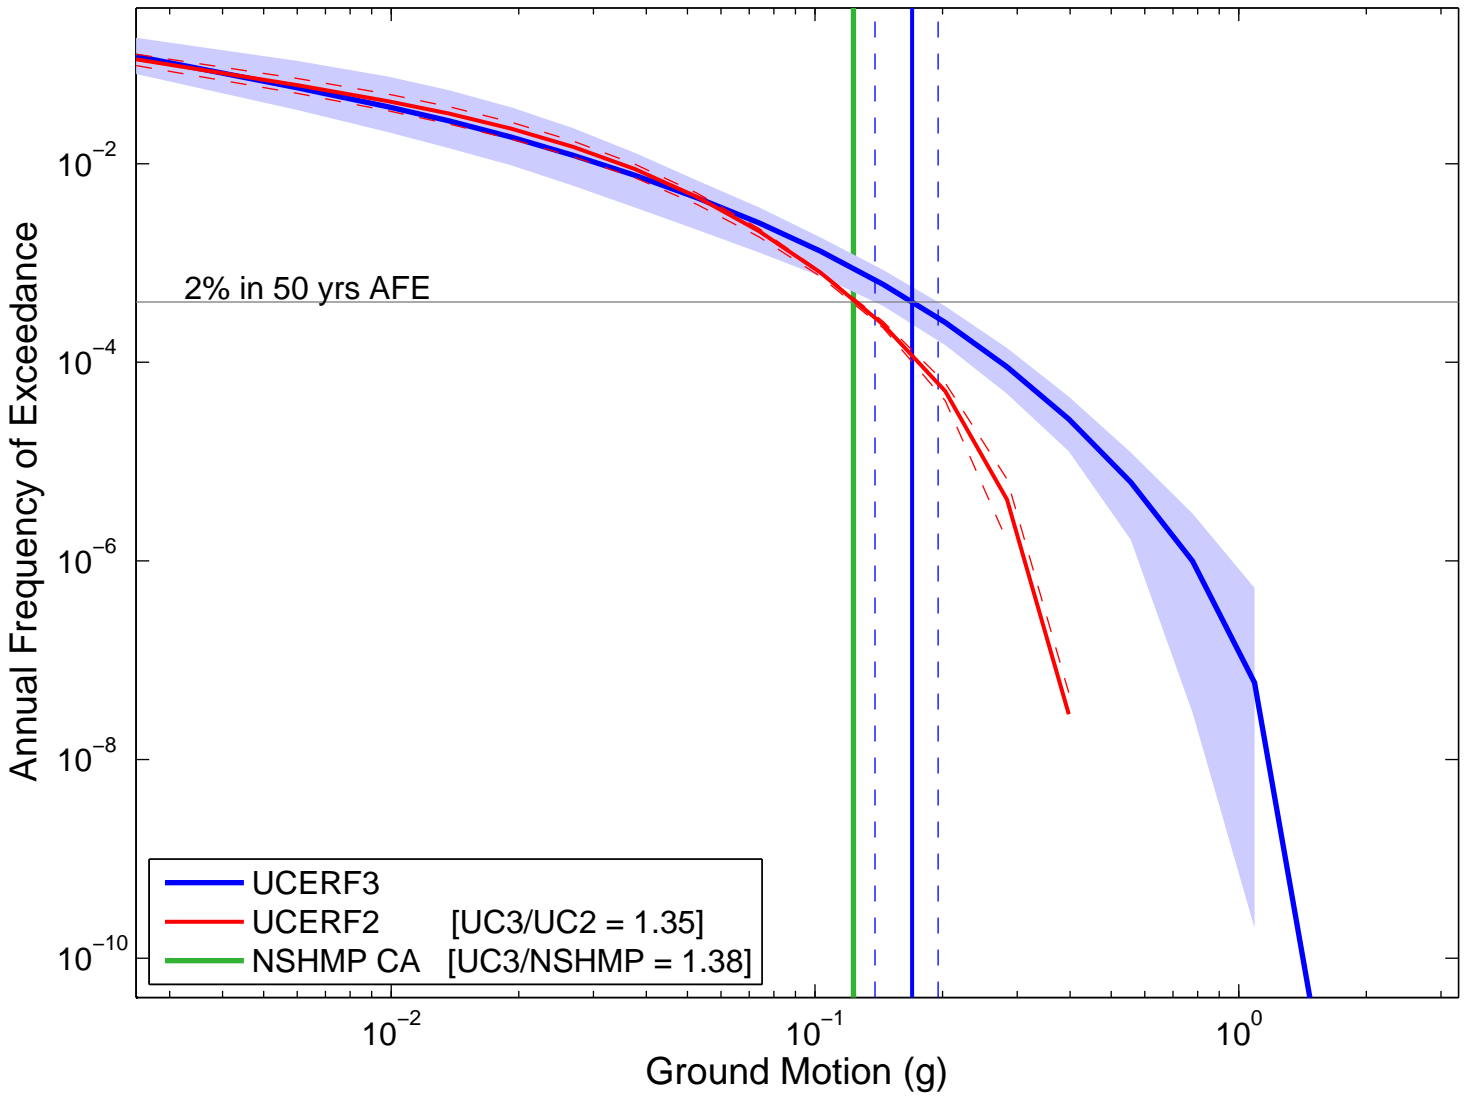

Brawley (33.00, -115.55) : 2in50 : 4Sec

Logic Tree GM Distr.

Logic Tree Tornado