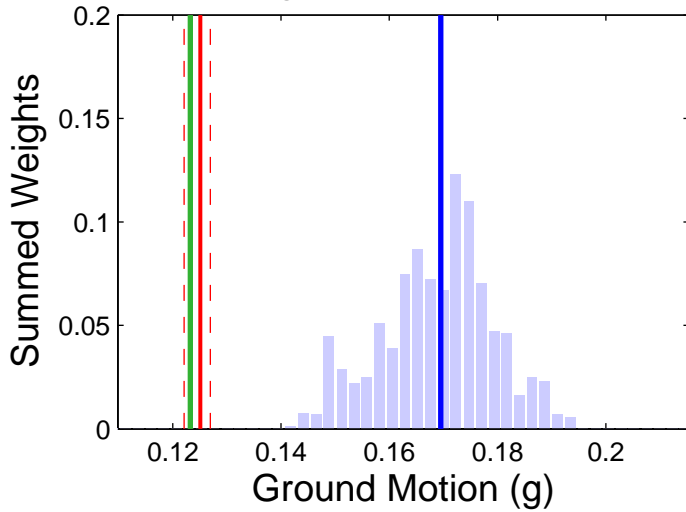

Brawley (33.00, -115.55) : 2in50 : 4Sec

Logic Tree GM Distr.

Logic Tree Tornado