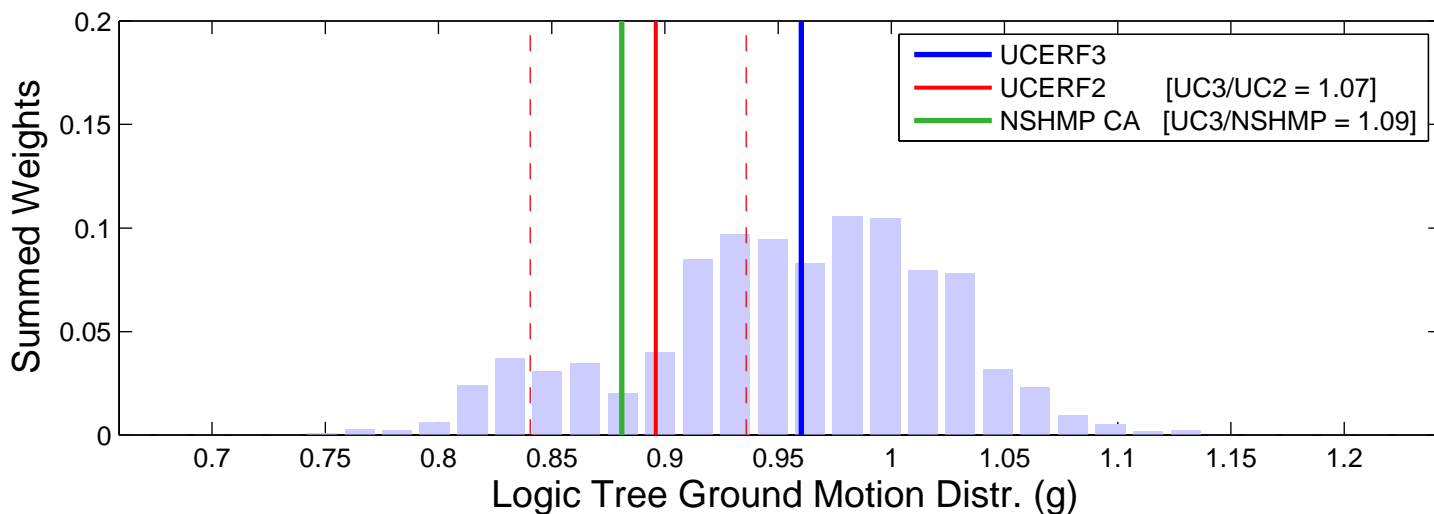

Brawley (33.00, -115.55) : RTGM : 1Hz

Logic Tree Tornado