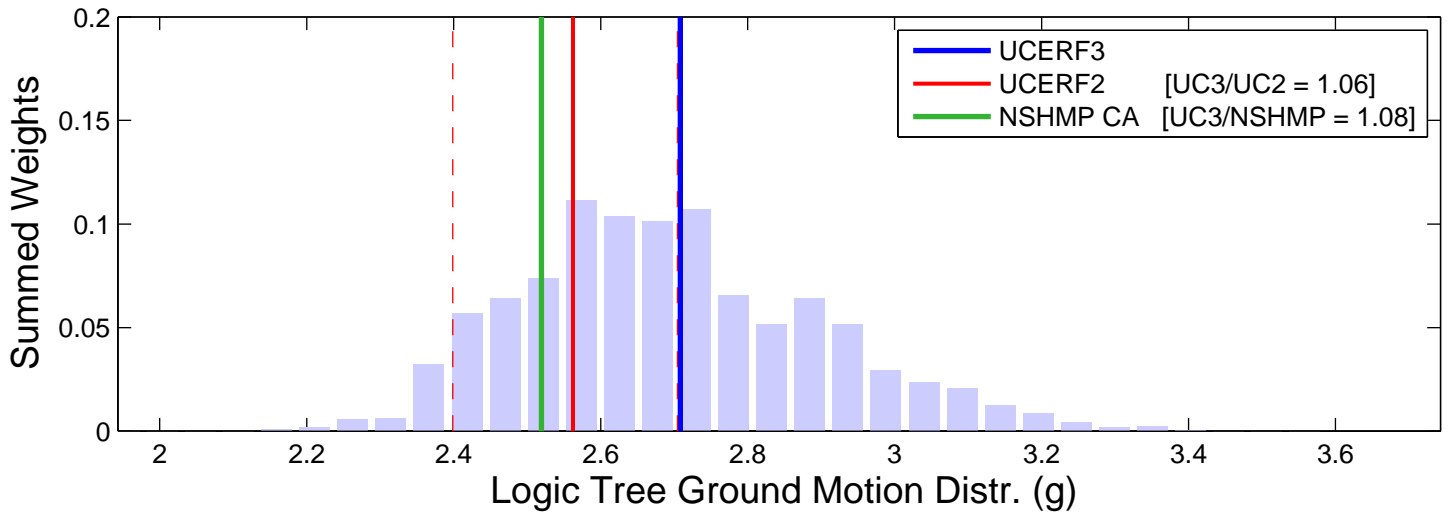

# Brawley (33.00, -115.55) : RTGM : 5Hz

## Logic Tree Tornado